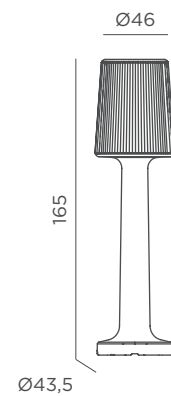

REF: LUMCR165OCNW

- M Polyethylene
- Packaging: 46,4 x 46,4 x 165,5 cm
- Gross Weight (with packaging): 9,5kg

Dimensions (cm)