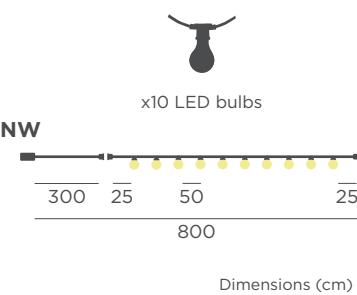

CABLE (RGB LIGHT)

- IP44 Outdoor & Indoor use
- White Light (included)
- RGB Light (included)
- 35 lm (lumens per bulb)
- Remote control (included)

- Black cable | ☒ **REF: LUMGALLRGBNW**

- Connectable
- **M** PVC
- Packaging: 28,5 x 15 x 12 cm
- Gross Weight (with packaging): 0,9kg