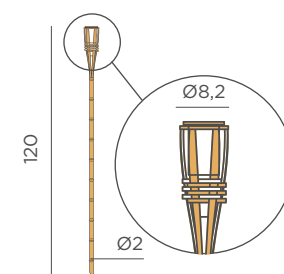

HIAMA

☀️ SOLAR

- IP44 Outdoor use
- ☀️ Solar Battery
- 🔥 Flame effect led light
- lm 25 lm
- 🌙 Twilight sensor

REF: LUMHIA120XXSLNW

- ☀️ Integrated solar panel
- 🎋 Bamboo
- 📦 Box Packaging: 122 x 52 x 19 cm
- 📦 Gross Weight: 0,19kg per unit

Dimensions (cm)