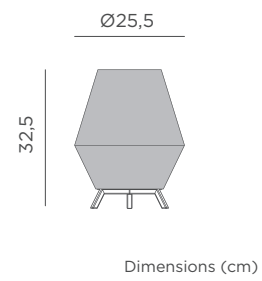

CONTA 30

RECHARGEABLE BATTERY

- IP54 Outdoor & Indoor use
- Rechargeable Battery Electric Charge (Power adapter not included)
- Warm Light (included)
- lm 900 lm
- Remote control (included)

Taupe grey | ● REF: LUMCNT030SXWLNW

- Dimmable
- Rechargeable bulb Cherry (included)
- Recycled Plastic
- Packaging: 27 x 27 x 40 cm
- Gross Weight (with packaging): 1,3kg