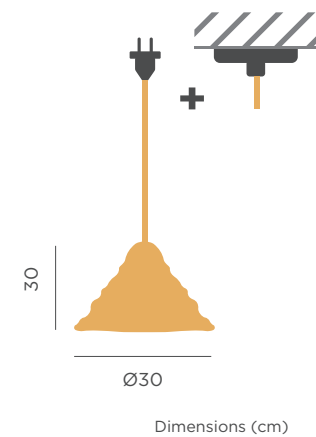

Ø30

Dimensions (cm)

TWO CONNECTION MODES INCLUDED:
CEILING CANOPY / STANDARD (SHUCKO)