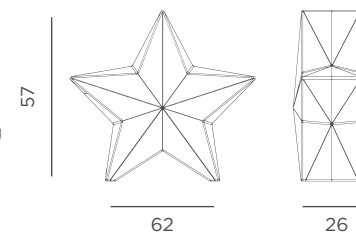

NOVA 60

RECHARGEABLE BATTERY

REF: LUMNV060TDLNW

- Outdoor & Indoor use
- Rechargeable Battery Electric Charge (Power adapter not included)
- White Light (included)
- RGB Light (included)
- 45 lm
- Remote control (included)

- Dimmable
- Led tube lighting (included)
- Polyethylene
- Packaging: 57,5 x 62 x 24,6 cm
- Gross Weight (with packaging): 3,2kg

Dimensions (cm)

CABLE

REF: LUMNV060OFNW

- Outdoor & Indoor use
- White Light (included)
- 600 lm

- Polyethylene
- Packaging: 57,5 x 62 x 24,6 cm
- Gross Weight (with packaging): 3,2kg

CABLE

REF: LUMNV060ICNW

- Indoor use
- Warm Light (included)
- 600 lm
- Polyethylene

- On / Off Button
- Packaging: 43,5 x 47 x 23,5 cm
- Gross Weight (with packaging): 1,9kg