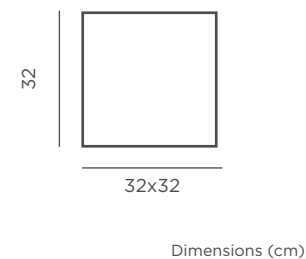

GIFTY 32

SOLAR & RECHARGEABLE BATTERY

REF: LUMGFT032XXSSNW

- Outdoor & Indoor use
- Solar + Rechargeable Battery Electric Charge (Power adapter not included)
- Warm Light (included)
- White Light (included)
- RGB Light (included)
- 600 lm
- Remote control (included)

- Dimmable
- Twilight sensor
- Integrated solar panel
- Polyethylene
- Packaging: 35 x 33 x 33 cm
- Gross Weight (with packaging): 2,8kg