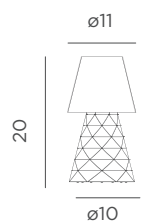

- Touch control
- M** PMMA
- Packaging: 13,5 x 24,5 x 13,5 cm
- Gross Weight (with packaging): 0,67kg

Dimensions (cm)

Maia

MAIA

RECHARGEABLE BATTERY

- IP44 Outdoor & Indoor use
- 🔌 Rechargeable Battery Electric Charge (Power adapter not included)
- 💡 Warm Light (included)
- 💡 White Light (included)
- 💡 RGB Light (included)
- lm 100 lm
- LED Led tube lighting (included)
- M ABS
- 📦 Packaging: 9,7 x 9,7 x 20,3 cm
- 📦 Gross Weight (with packaging): 0,4kg