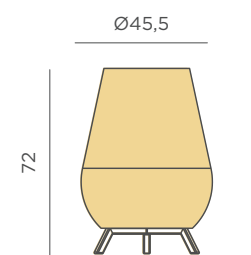

- M** Rattan
- 📦 Packaging: 50,4 x 50,4 x 74 cm
- 📦 Gross Weight (with packaging): 4kg

Dimensions (cm)

Sisine 30 | 70

SISINE 30

JUTE CABLE

REF: LUMSIS030XXIXNW

- IP20 Indoor use
- Cable: 150 cm
- ⚡ E27 bulb not included
- 🔘 On / Off Button