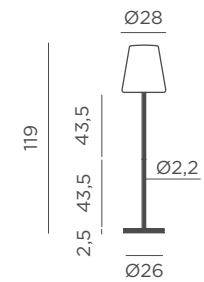

Lola Slim 120

LOLA SLIM 120

SOLAR & RECHARGEABLE BATTERY

- IP65 Outdoor & Indoor use
- Solar + Rechargeable Battery Electric Charge (Power adapter not included)
- Warm Light (included)
- White Light (included)
- RGB Light (included)
- Im 600 lm
- Remote control (included)
- Dimmable
- Twilight sensor
- **M** Lacquered Iron | Polyethylene
- Packaging: 39 x 39 x 39,5 cm
- Gross Weight (with packaging): 7kg

- Anthracite | ● **REF: LUMLLS120ANSSNW**
- Brass | ● **REF: LUMLLS120BRSSNW**

Dimensions (cm)