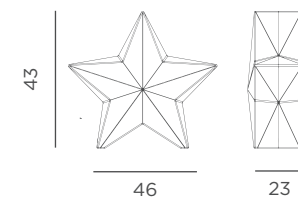

Nova

NOVA 45

SOLAR & RECHARGEABLE BATTERY

REF: LUMNV045SSNW

- Outdoor & Indoor use
- Solar + Rechargeable Battery Electric Charge (Power adapter not included)
- Warm Light (included)
- White Light (included)
- RGB Light (included)
- 600 lm
- Remote control (included)

- Dimmable
- Twilight sensor
- Integrated solar panel
- Polyethylene
- Packaging: 43,5 x 47 x 23,5 cm
- Gross Weight (with packaging): 1,9kg

Dimensions (cm)