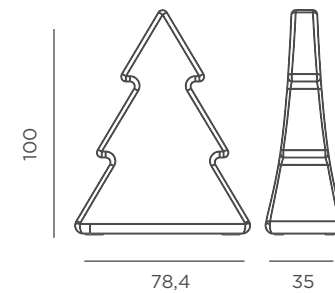

Dimensions (cm)