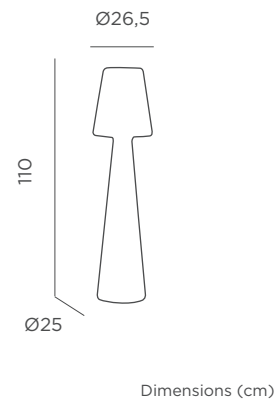

Lola 110

LOLA 110

RECHARGEABLE BATTERY

- IP65 Outdoor & Indoor use
- Rechargeable Battery Electric Charge (Power adapter not included)
- White Light (included)
- RGB Light (included)
- 110 lm
- Remote control (included)

REF: LUMLL110WLNW

- Dimmable
- Led tube lighting (included)
- Polyethylene
- Packaging: 27,5 x 27,5 x 112 cm
- Gross Weight (with packaging): 4,2kg

CABLE

- IP65 Outdoor & Indoor use
- White Light (included)
- 1.600 lm
- Led tube lighting (included)

REF: LUMLL110OFNW

- Polyethylene
- Packaging: 27,5 x 27,5 x 112 cm
- Gross Weight (with packaging): 4,2kg

CABLE

- IP65 Outdoor & Indoor use
- Warm Light (included)
- 1.600 lm
- Led tube lighting (included)

REF: LUMLL110OCNW

- Polyethylene
- Packaging: 26,5 x 26,5 x 111,5 cm
- Gross Weight (with packaging): 4,2kg

LOLA 200