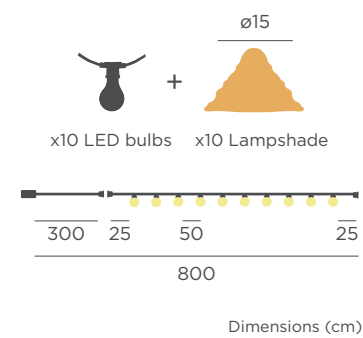

MARO GARLAND

CABLE & SOLAR & RECHARGEABLE BATTERY

REF: LUMMRO800XXSCNW

- Outdoor & Indoor use
- Solar + Rechargeable Battery + Cable
- Warm Light (included)
- 35 lumens per bulb
- Connectable (Output cable)

- Solar panel included
- Twilight sensor
- Jute | PVC
- Packaging: 25 x 35 x 11 cm
- Gross Weight (with packaging): 1,3 kg