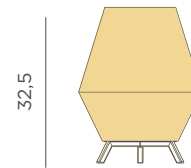

REF: LUMSIS030XXWLNW

- Dimmable
- Rechargeable bulb Cherry (included)
- Seagrass
- Packaging: 27 x 27 x 40 cm
- Gross Weight (with packaging): 1,37kg

Ø25,5

32,5

Dimensions (cm)

SISINE 70

RECHARGEABLE BATTERY