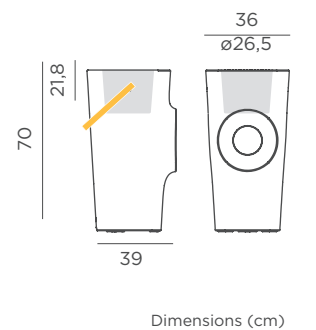

WOODY PLAY

RECHARGEABLE BATTERY

REF: LUMWD070PLNW

- Outdoor & Indoor use
- Rechargeable Battery Electric Charge (Power adapter not included)
- White Light (included)
- RGB Light (included)
- 45 lm
- Remote control (included)

- Dimmable
- Play music
- x1 Speaker
- Cooler accessory included
- Polyurethane | Synthetic leather handle
- Packaging: 40,5 x 40,5 x 70 cm
- Gross Weight (with packaging): 5,2kg