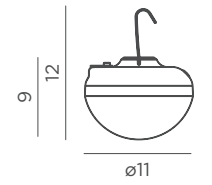

CHERRY WARM

🔋 RECHARGEABLE BATTERY

- IP54 Outdoor & Indoor use
- 🔋 Rechargeable Battery Electric Charge (Power adapter not included)
- 💡 Extra Warm Light 1.800K (included)
- lm 900 lm
- 📱 Remote Control (included)
- 📶 Dimmable
- 🌀 Hanging product
- 🧲 Magnetic surface
- ♻️ Recycled Plastic
- 📦 Packaging: 11,5 x 11 x 9 cm
- 📦 Gross Weight (with packaging): 0,3kg

White | ○ REF: LUMCHE011BCWLNW

Dimensions (cm)