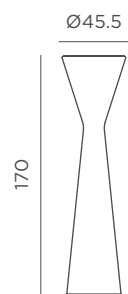

CABLE

- IP65 Outdoor & Indoor use
- White Light (included)
- 2.200 lm
- Led tube lighting (included)

REF: LUMKN170OFNW

- Polyethylene
- Packaging: 45,8 x 45,8 x 171 cm
- Gross Weight (with packaging): 10,3kg

Dimensions (cm)