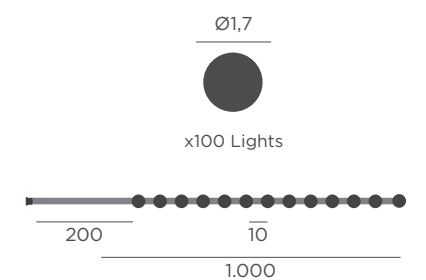

GRISELDA GARLAND

SOLAR & CABLE

- IP44 Outdoor use
- Solar battery + Cable
- Warm Light (included)
- Im NA
- Solar panel included

REF: LUMGRL010XXSCNW

- Twilight sensor
- PVC | PP
- Packaging: 17 x 9 x 10 cm
- Gross Weight (with packaging): 0,6kg