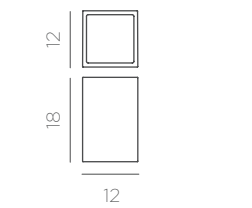

12

Dimensions (cm)

WALLY SQUARE 18X18X18

SOLAR

- IP65 Outdoor use
- Solar Charge
- Warm Light (included)
- 1000 lm
- Twilight sensor

REF: LUMWLC018XXSPNW

- Motion sensor
- Solar panel included
- Recycled Plastic
- Packaging: 19,3 x 19,3 x 19,7 cm
- Gross Weight (with packaging): 0,72kg