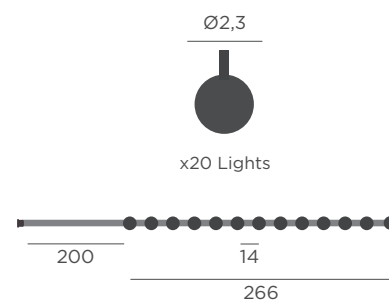

GRISELDA GLOSSY GARLAND

SOLAR

- IP44 Outdoor use
- Solar battery
- Warm Light (included)
- Im NA
- Solar panel included

REF: MDHGRL650XXSLNW

- Twilight sensor
- PP
- Packaging: 33 x 12 x 11 cm
- Gross Weight (with packaging): 0,43kg