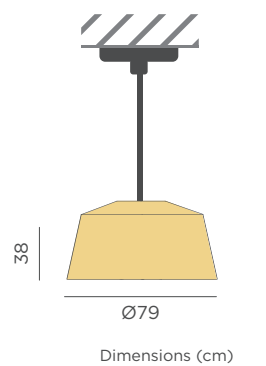

AMALFI 80

CEILING CANOPY

- IP20 Indoor use
- Cable: 150 cm
- ⚡ E27 bulb not included
- 🔘 Hanging product

REF: LUMAMA080XXHINW

- M Rattan
- 📦 Packaging: 80 x 120 x 180 cm
- 📊 Gross Weight (with packaging): 4,28kg