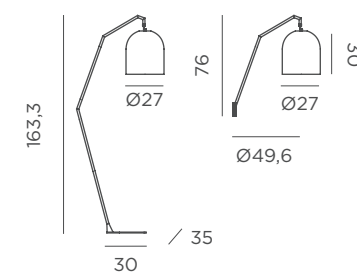

SANTORINI

RECHARGEABLE BATTERY

- IP54 Outdoor & Indoor use
- 🔋 Rechargeable Battery Electric Charge (Power adapter not included)
- 💡 Warm Light (included)
- lm 900 lm
- 📱 Remote control (included)

REF: LUMSTN165BXWLNW

- 📏 Dimmable
- 🔋 Rechargeable bulb Cherry (included)
- 🪵 Rattan & Lacquered Steel (white colour)
- 📦 Packaging: 34,9 x 45 x 37 cm
- ⚖️ Gross Weight (with packaging): 6,7kg

Floor lamp & wall lamp
2 lamps in 1