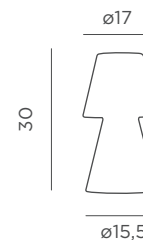

LOLA 30

RECHARGEABLE BATTERY

REF: LUMLL030WLNW

- IP54 Outdoor & Indoor use
- Rechargeable Battery Electric Charge (Power adapter not included)
- White Light (included)
- RGB Light (included)
- 45 lm
- Remote control (included)

- Dimmable
- Led tube lighting (included)
- Polyethylene
- Packaging: 17 x 17 x 31,6 cm
- Gross Weight (with packaging): 1,2kg

Dimensions (cm)