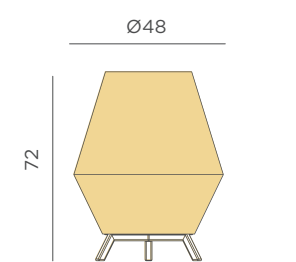

- M** Seagrass
- 📦 Packaging: 50,4 x 50,4 x 74 cm
- 📦 Gross Weight (with packaging): 4kg

Dimensions (cm)

Bossa

BOSSA 30

BOSSA HANG

Amalfi 50 | 80

BOSSA 30

JUTE CABLE