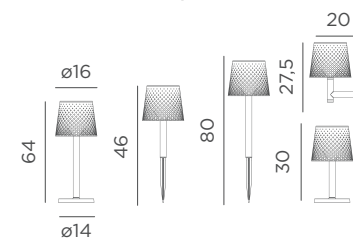

GRETA

SOLAR & RECHARGEABLE BATTERY

IP65 Outdoor & Indoor use

Solar + Rechargeable Battery Electric Charge (Power adapter not included)

Warm Light (included)

100 lm

Twilight sensor

Touch control

Recycled Plastic

Packaging: 23,5 x 22 x 16,5 cm

Gross Weight (with packaging): 0,7kg

White | REF: LUMGRE080BXSWNW

Black | REF: LUMGRE080NXSWNW

5 lamps in 1