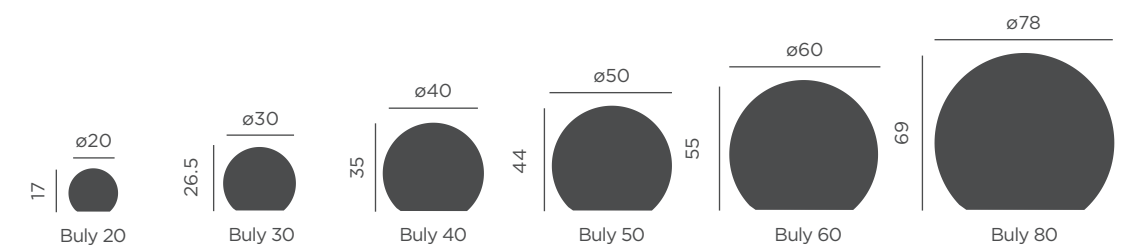

🔌 CABLE (WARM LIGHT)

IP65 Outdoor & Indoor use 💡 Warm Light (included) - Im 600 lm | Buly 20: 250 lm - M Polyethylene				
	Buly 20	REF: LUMBLO20OCNW 📦 Packaging: 20,3 x 20,3 x 19,5 cm 📊 Gross Weight (with packaging): 0,8kg	Buly 50	REF: LUMBLO50OCNW 📦 Packaging: 44,5 x 50,5 x 50,5 cm 📊 Gross Weight (with packaging): 3,2kg
	Buly 30	REF: LUMBLO30OCNW 📦 Packaging: 31,8 x 31,8 x 29,3 cm 📊 Gross Weight (with packaging): 1,2kg	Buly 60	REF: LUMBLO60OCNW 📦 Packaging: 56 x 59,5 x 59,5 cm 📊 Gross Weight (with packaging): 4,5kg
	Buly 40	REF: LUMBLO40OCNW 📦 Packaging: 40,3 x 40,3 x 36,6 cm 📊 Gross Weight (with packaging): 1,9kg	Buly 80	REF: LUMBLO80OCNW 📦 Packaging: 79,5 x 79,5 x 70,3 cm 📊 Gross Weight (with packaging): 9,5kg

🔌 CABLE (WHITE LIGHT)

IP65 Outdoor & Indoor use 💡 White Light (included) - Im 600 lm | Buly 20: 250 lm - M Polyethylene				
	Buly 20	REF: LUMBLO20OFNW 📦 Packaging: 20,3 x 20,3 x 19,5 cm 📊 Gross Weight (with packaging): 0,8kg	Buly 50	REF: LUMBLO50OFNW 📦 Packaging: 50,8 x 50,8 x 45,3cm 📊 Gross Weight (with packaging): 3,2kg
	Buly 30	REF: LUMBLO30OFNW 📦 Packaging: 31,5 x 31,5 x 29 cm 📊 Gross Weight (with packaging): 1,2kg	Buly 60	REF: LUMBLO60OFNW 📦 Packaging: 60 x 60 x 57 cm 📊 Gross Weight (with packaging): 4,5kg
	Buly 40	REF: LUMBLO40OFNW 📦 Packaging: 40,3 x 40,3 x 36,6 cm 📊 Gross Weight (with packaging): 1,9kg	Buly 80	REF: LUMBLO80OFNW 📦 Packaging: 79,5 x 79,5 x 70,3 cm 📊 Gross Weight (with packaging): 9,5kg

Dimensions (cm)

(*) Power adapter not included