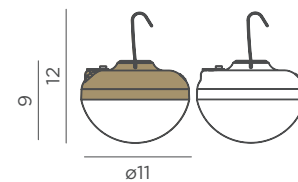

SOLAR CHERRY

☀️ + 🔋 SOLAR & RECHARGEABLE BATTERY

- IP54 Outdoor & Indoor use
- 🔋 Rechargeable Battery Electric Charge (Power adapter not included)
- 💡 Warm Light (included)
- lm 900 lm
- 📱 Remote control (included)
- 📶 Dimmable
- 🌀 Hanging product
- 🧲 Magnetic surface
- ☀️ Solar panel included
- ♻️ Recycled Plastic
- 📦 Packaging: 13,4 x 13,4 x 10 cm
- 📦 Gross Weight (with packaging): 0,46kg

White | ○ REF: LUMCHS011BXWLNW
Beige | ● REF: LUMCHS011BEWLNW

Dimensions (cm)