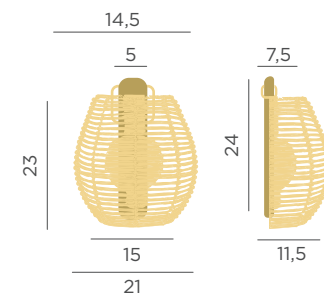

- Dimmable
- Rechargeable bulb Cherry (included)
- Rattan
- Packaging: 27,5 X 21,2 X 16,3 cm
- Gross Weight (with packaging): 0,93kg

Dimensions (cm)

Sisine

SISINE 25 WALL LAMP

RECHARGEABLE BATTERY

REF: LUMSIS025XXWLNW