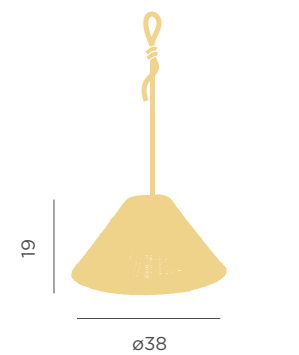

- Rechargeable bulb Cherry (included)
- Hanging product
- Rope: 300cm
- Rattan
- Packaging: 38,4 x 38,4 x 19,8 cm
- Gross Weight (with packaging): 1,4kg

ø38

Dimensions (cm)

Reona

WITHOUT
CABLES

REONA HANG BATTERY