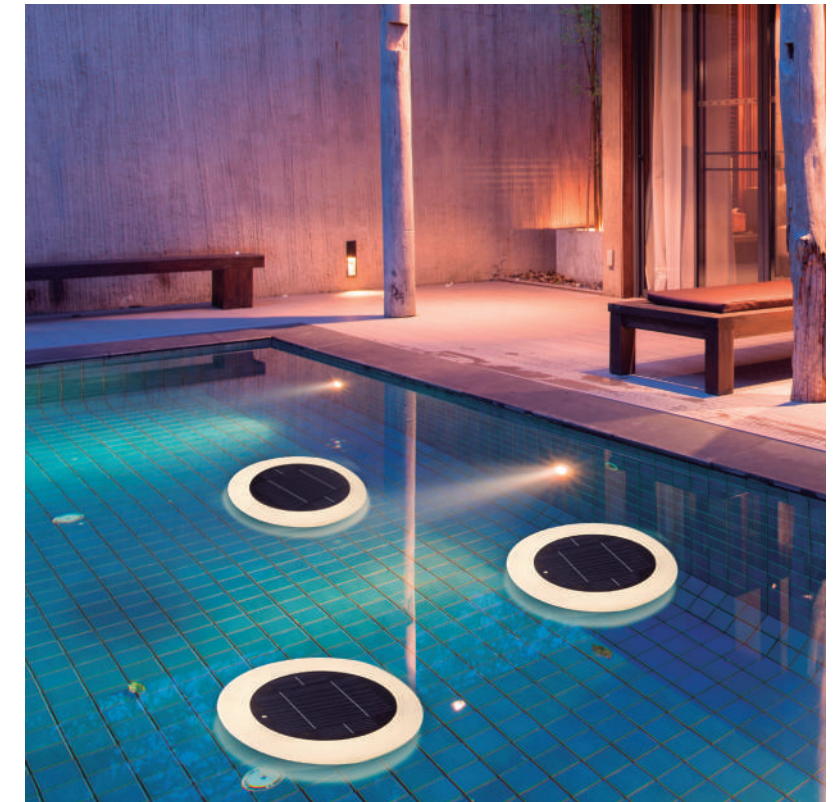

- Remote control (included)
- Dimmable
- Floating & submersible
- Polycarbonate
- Packaging: 12,5 x 12,5 x 5,3 cm
- Gross Weight (with packaging): 0,6kg

Papaya 30

PAPAYA 30

☰ + ☀️ SOLAR & MAGNETIC RECHARGEABLE BATTERY