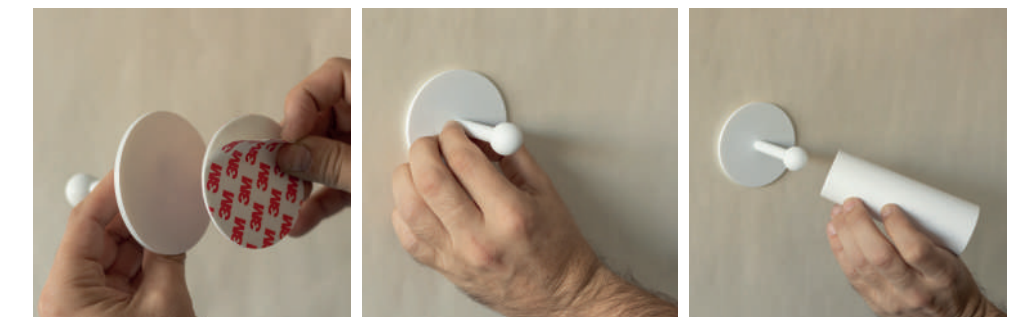

Roll 4

ROLL 4

RECHARGEABLE BATTERY

- Indoor use
- Rechargeable Battery Electric Charge (Power adapter not included)
- Warm Light (included)
- 300 lm
- Dimmable
- Hanging product
- Magnetic Anchor
- Without electrical installation
- Easy Installation (Adhesive Pads or Screws)
- **M** ABS
- Packaging: 7,7 x 5,4 x 13 cm
- Gross Weight (with packaging): 0,25kg

Black | ● REF: LUMROLO40NXWLNW
White | ○ REF: LUMROLO40BXWLNW

Compatible with Magnetic Hanging Roll Accessory (sold separately) | pag 190