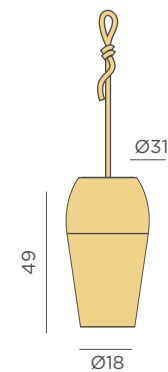

Dimensions (cm)

CONTA HANG BATTERY

RECHARGEABLE BATTERY

Taupe grey | ● REF: LUMCNT030SXHWNW

- Outdoor & Indoor use
- Rechargeable Battery Electric Charge (Power adapter not included)
- Warm Light (included)
- 900 lm
- Remote control (included)
- Dimmable

- Rechargeable bulb Cherry (included)
- Hanging product
- Rope: 300cm
- Recycled Plastic
- Packaging: 45,2 x 44,5 x 33 cm
- Gross Weight (with packaging): 2,14kg