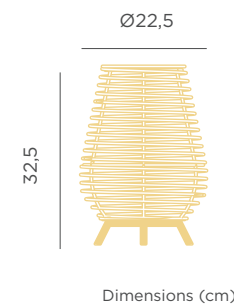

Bossa

Amalfi 50 | 80

BOSSA 30

JUTE CABLE

- IP20 Indoor use
- Cable: 150 cm
- ⚡ E27 bulb not included
- 🔘 On / Off Button

REF: LUMBOS030XXIXNW

- M Rattan
- 📦 Packaging: 40 x 27 x 27 cm
- 📊 Gross Weight (with packaging): 1,5kg

BOSSA 20 HANG

CEILING CANOPY

- IP20 Indoor use
- Cable: 150 cm
- ⚡ E27 bulb not included
- 🔘 Hanging product

REF: LUMBOS020XXHINW

- M Rattan
- 📦 Packaging: 38,4 x 38,4 x 19,8 cm
- 📊 Gross Weight (with packaging): 1,5kg

AMALFI 50

CEILING CANOPY

- IP20 Indoor use
- Cable: 150 cm
- ⚡ E27 bulb not included
- 🔘 Hanging product

REF: LUMAMA050XXHINW

- M Rattan
- 📦 Packaging: 51 x 51 x 30 cm
- 📊 Gross Weight (with packaging): 1,46kg

AMALFI 80

CEILING CANOPY

- IP20 Indoor use
- Cable: 150 cm
- ⚡ E27 bulb not included
- 🔘 Hanging product

REF: LUMAMA080XXHINW

- M Rattan
- 📦 Packaging: 80 x 120 x 180 cm
- 📊 Gross Weight (with packaging): 4,28kg