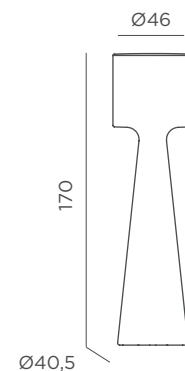

Dimensions (cm)