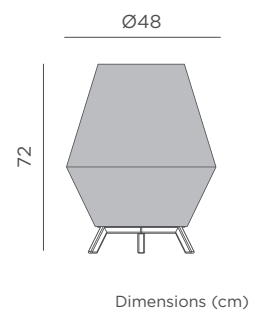

CONTA 70

RECHARGEABLE BATTERY

- IP54 Outdoor & Indoor use
- Rechargeable Battery Electric Charge (Power adapter not included)
- Warm Light (included)
- lm 900 lm
- Remote control (included)

Taupe grey | ● REF: LUMCNT070SXWLNW

- Dimmable
- Rechargeable bulb Cherry (included)
- Recycled Plastic
- Packaging: 50,4 x 50,4 x 74 cm
- Gross Weight (with packaging): 4,3kg