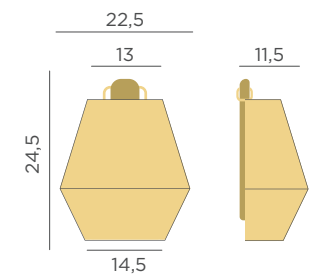

SISINE 25 WALL LAMP

RECHARGEABLE BATTERY

REF: LUMSIS025XXWLNW

- IP54 Outdoor & Indoor use
- Rechargeable Battery Electric Charge (Power adapter not included)
- Warm Light (included)
- 900 lm
- Remote control (included)

- Dimmable
- Rechargeable bulb Cherry (included)
- Seagrass
- Packaging: 21,2 x 27,2 x 16,3 cm
- Gross Weight (with packaging): 1,37kg

Dimensions (cm)