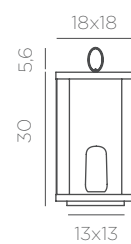

Siroco 30

SIROCO 30

RECHARGEABLE BATTERY

- IP54 Outdoor & Indoor use
- Rechargeable Battery Electric Charge (Power adapter not included)
- Warm Light Mode
- Flame effect led light Mode
- 200 lm
- Remote control (included)

REF: LUMSRC030BXWLNW

- Dimmable
- Candy lamp (included)
- Lacquered Iron (black colour)
- Packaging: 31,3 x 19 x 19 cm
- Gross Weight (with packaging): 1,9kg

Dimensions (cm)

Siroco 50

SIROCO 50

RECHARGEABLE BATTERY

- IP54 Outdoor & Indoor use
- Rechargeable Battery Electric Charge (Power adapter not included)
- Warm Light Mode
- Flame effect led light Mode
- 200 lm
- Remote control (included)

REF: LUMSRC050BXWLNW

- Dimmable
- Candy lamp (included)
- Lacquered Iron (black colour)
- Packaging: 51,3 x 19 x 19 cm
- Gross Weight (with packaging): 2,5kg