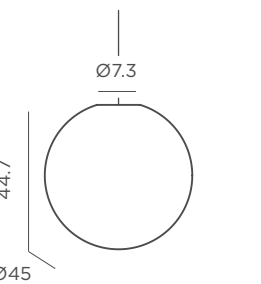

HANGING CABLE

REF: LUMPIA045XXHBNW

- IP44 Outdoor & Indoor use
- Warm Light (included)
- White Light (included)
- 610 lm
- Remote control (included)
- Dimmable

- Hanging product
- Cable: 200 cm
- M Polyethylene | Steel cable
- Packaging: 46 x 46 x 46 cm
- Gross Weight (with packaging): 3,4kg