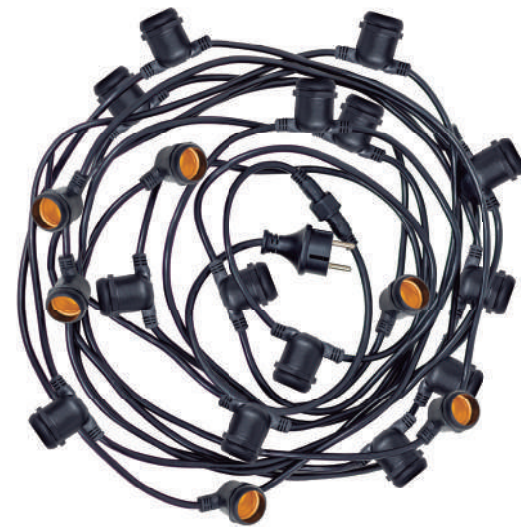

- Black cable | **REF: LUMGALLRGBNW**

- Connectable
- M** PVC
- Packaging: 28,5 x 15 x 12 cm
- Gross Weight (with packaging): 0,9kg

Allegra 220V

ALLEGRA 220V GARLAND

CABLE

REF: LUMALL220NXOXNW

- IP44 Outdoor & Indoor use
- E27 Lamp Sockets for 220V Bulbs (Bulbs Not Included)
- Connectable