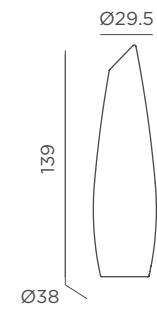

Fredo

FREDO 140

RECHARGEABLE BATTERY

REF: LUMFD140TWLNW

- IP65 Outdoor & Indoor use
- Rechargeable Battery Electric Charge (Power adapter not included)
- White Light (included)
- RGB Light (included)
- 115 lm
- Remote control (included)

- Dimmable
- Led tube lighting (included)
- M Polyethylene
- Packaging: 39 x 39 x 140 cm
- Gross Weight (with packaging): 6kg

CABLE

REF: LUMFD140OFNW

- IP65 Outdoor & Indoor use
- White Light (included)
- 1.800 lm
- Led tube lighting (included)

- M Polyethylene
- Packaging: 39 x 39 x 140 cm
- Gross Weight (with packaging): 6kg

CABLE

REF: LUMFD140OCNW

- IP65 Outdoor & Indoor use
- Warm Light (included)
- 1.800 lm
- Led tube lighting (included)

- M Polyethylene
- Packaging: 39 x 39 x 140 cm
- Gross Weight (with packaging): 6kg

Dimensions (cm)

FREDO 170

RECHARGEABLE BATTERY

REF: LUMFD170WLNW

- IP54 Outdoor & Indoor use
- Rechargeable Battery Electric Charge (Power adapter not included)
- White Light (included)
- RGB Light (included)
- 135 lm
- Remote control (included)

- Dimmable
- Led tube lighting (included)
- M Polyethylene
- Packaging: 48 x 48 x 170 cm
- Gross Weight (with packaging): 8,5kg

CABLE

REF: LUMFD170OFNW

- IP65 Outdoor & Indoor use
- White Light (included)
- 2.200 lm
- Led tube lighting (included)

- M Polyethylene
- Packaging: 48 x 48 x 170 cm
- Gross Weight (with packaging): 8,5kg

CABLE

REF: LUMFD170OCNW

- IP65 Outdoor & Indoor use
- Warm Light (included)
- 2.200 lm
- Led tube lighting (included)

- M Polyethylene
- Packaging: 48 x 48 x 170 cm
- Gross Weight (with packaging): 8,5kg