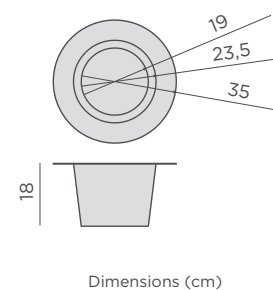

PALMA COOLER

REF: LUMCLP035XXNLNW

Outdoor & Indoor use

- Aluminium
- Packaging: 35 x 18 x 35 cm
- Gross Weight (with packaging): 2,42kg