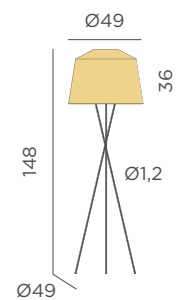

Dimensions (cm)