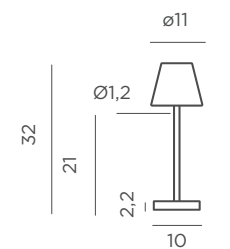

LOLA SLIM 30

RECHARGEABLE BATTERY

- IP44 Outdoor & Indoor use
- 🔋 Rechargeable Battery Electric Charge (Power adapter not included)
- 💡 White Light (included)
- lm 260 lm
- 🔊 Dimmable
- 👉 Touch control
- M PP Difusor | Metal
- 📦 Packaging: 11,7 x 11,7 x 38 cm
- 📦 Gross Weight (with packaging): 0,47kg

- Anthracite | ● REF: LUMLLS030ANWLNW
- Brass | ● REF: LUMLLS030BRWLNW
- Rose gold | ● REF: LUMLLS030RGWLNW
- Space grey | ● REF: LUMLLS030GEWLNW
- White | ○ REF: LUMLLS030BXWLNW

Dimensions (cm)