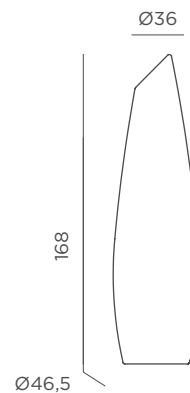

Dimensions (cm)