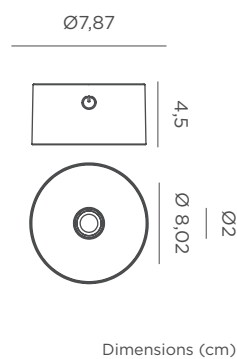

ROLL 8

RECHARGEABLE BATTERY

- Indoor use
- Rechargeable Battery Electric Charge (Power adapter not included)
- Warm Light (included)
- 300 lm
- Dimmable
- Hanging product
- Magnetic Anchor
- Without electrical installation
- Easy Installation (Adhesive Pads or Screws)
- **M** ABS
- Packaging: 8,3 x 8,2 x 8 cm
- Gross Weight (with packaging): 0,25kg

Black | ● REF: LUMROLO80NXWLNW
White | ○ REF: LUMROLO80BXWLNW

Compatible with Magnetic Hanging Roll Accessory (sold separately) | pag 190