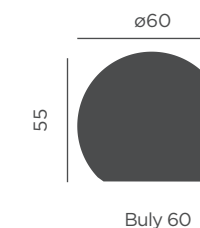

BULY 60

CABLE

REF: LUMBLLO60XXICNW

- IP20 Indoor use
- 💡 Warm light (bulb included)
- lm 600 lm
- 🔘 On / Off Button

- **M** Polyethylene
- 📦 Packaging: 57 x 60 x 60 cm
- 📊 Gross Weight (with packaging): 4,5kg