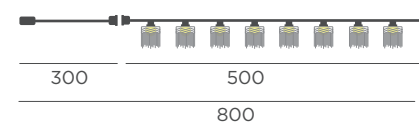

MYKONOS GARLAND

CABLE & SOLAR & RECHARGEABLE BATTERY

REF: LUMMKN800XXSCNW

IP44 Outdoor & Indoor use

Solar + Rechargeable Battery Electric Charge + Cable (Power adapter not included)

Warm Light (included)

35 lumens per bulb

Solar panel included

Twilight sensor

Cotton | PVC

21 x 25 x 15 cm

0,8 kg

x8 LED bulbs + x8 Lampshade