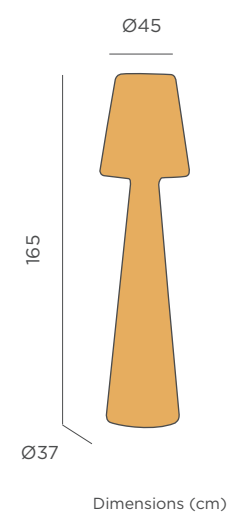

JUTE CABLE

- IP54 Outdoor & Indoor use
- 💡 Bulb E27 (not included)
- M Rattan | Metal (weight stability included)

REF: LUMLOL165XXOCNW

- 📦 Packaging: 46 x 46 x 166 cm
- 📦 Gross Weight (with packaging): 7,4kg