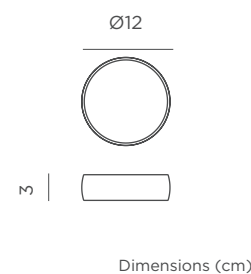

PAPAYA 12

☰ MAGNETIC RECHARGEABLE BATTERY

REF: LUMPPY012XXWLNW

- Outdoor use
- Magnetic rechargeable battery
- Warm Light (included)
- White Light (included)
- RGB Light (included)
- 800 lm

- Remote control (included)
- Dimmable
- Floating & submersible
- Polycarbonate
- Packaging: 12,5 x 12,5 x 5,3 cm
- Gross Weight (with packaging): 0,6kg