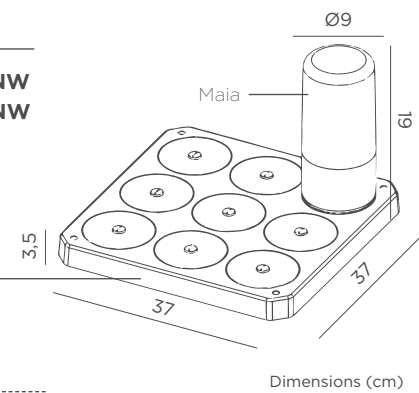

MAIA

RECHARGEABLE BATTERY

- IP44 Outdoor & Indoor use
- 🔌 Rechargeable Battery Electric Charge (Power adapter not included)
- 💡 Warm Light (included)
- 💡 White Light (included)
- 💡 RGB Light (included)
- lm 100 lm
- LED Led tube lighting (included)
- M ABS
- 📦 Packaging: 9,7 x 9,7 x 20,3 cm
- 📦 Gross Weight (with packaging): 0,4kg

- Brass | ● REF: LUMMAI019BRWLNW
- Space grey | ● REF: LUMMAI019GEWLNW

Multi Magnetic Charging Base
(Accessory not included)

Accessory: Multi Magnetic Charging Base (x9 charging points)

REF: ACCBDC009NXNLNW

- 🔌 Rechargeable Battery Electric Charge