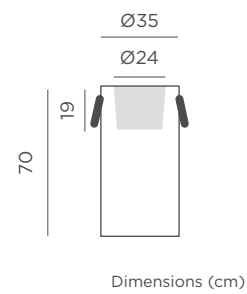

PALMA BOTTLE RACK

SOLAR & RECHARGEABLE BATTERY

REF: LUMPMB70SSNW

- Outdoor & Indoor use
- Solar + Rechargeable Battery Electric Charge (Power adapter not included)
- Warm Light (included)
- White Light (included)
- RGB Light (included)
- 600 lm
- Remote control (included)

- Dimmable
- Twilight sensor
- Integrated solar panel
- Polyethylene
- Packaging: 35,5 x 35,5 x 70 cm
- Gross Weight (with packaging): 2,42kg