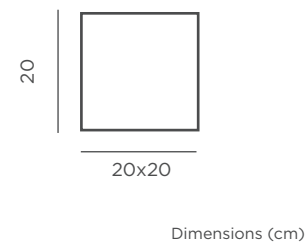

GIFTY 20

SOLAR & RECHARGEABLE BATTERY

REF: LUMGFT020XXSSNW

- Outdoor & Indoor use
- Solar + Rechargeable Battery Electric Charge (Power adapter not included)
- Warm Light (included)
- White Light (included)
- RGB Light (included)
- 600 lm
- Remote control (included)

- Dimmable
- Twilight sensor
- Integrated solar panel
- Polyethylene
- Packaging: 23 x 21 x 21 cm
- Gross Weight (with packaging): 1,2kg