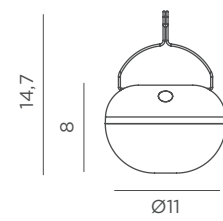

COCO

MAGNETIC PLUG

- IP68 Outdoor & Indoor use
- Magnetic Plug
- Warm Light (included)
- RGB Light (included)
- 900 lm
- Remote control (included)

White | REF: LUMCCO011BXFTNW

- Dimmable
- Hanging product
- Floating and submersible
- Recycled Plastic
- Packaging: 11,5 x 9 x 11,5 cm
- Gross Weight (with packaging): 0,5kg

Dimensions (cm)