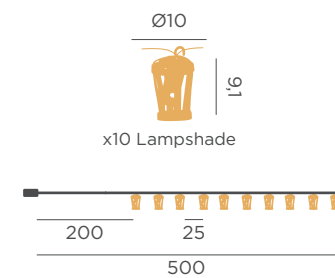

HIAMA GARLAND

SOLAR

- IP44 Outdoor use
- Solar battery
- Flame effect led light
- 2 lm (lumens per bulb)
- Solar panel included

REF: LUMHMG800XXOCNW

- Twilight sensor
- Bamboo | Black cable
- Packaging: 33 x 12 x 11 cm
- Gross Weight (with packaging): 0,43kg