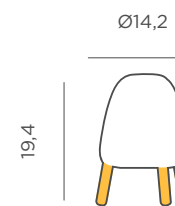

REF: LUMRCK20WLNW

- Dimmable
- M Silicone | Wood
- Packaging: 13,5 x 13,5 x 14,5 cm
- Gross Weight (with packaging): 0,35kg

Dimensions (cm)

Shitake

SHITAKE

RECHARGEABLE BATTERY

- IP44 Outdoor & Indoor use
- Rechargeable Battery Electric Charge (Power adapter not included)
- Warm Light (included)
- lm 450 lm
- Touch control
- M ABS
- Packaging: 18,5 x 17 x 26 cm
- Gross Weight (with packaging): 1,03kg