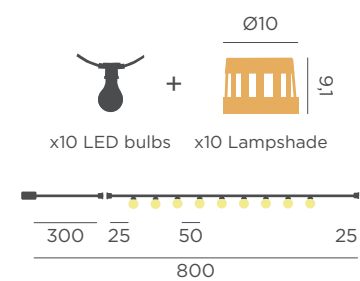

JUTE CABLE

- IP44 Outdoor & Indoor use
- Warm Light (included)
- 35 lm (lumens per bulb)
- Connectable

REF: LUMAUR800XXOCNW

- M Jute
- Packaging: 12 x 35 x 21 cm
- Gross Weight (with packaging): 0,78kg