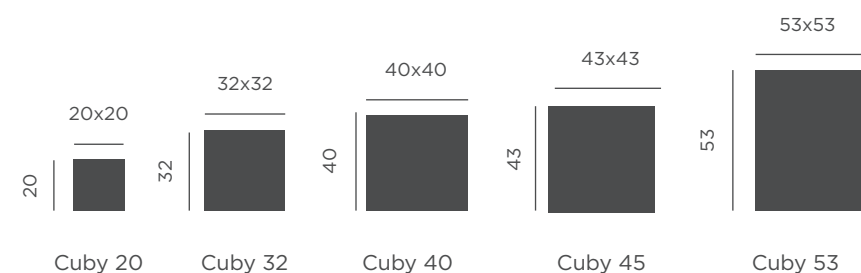

Cuby 20

REF: LUMCB020SSNW

- Packaging: 26,5 x 30,3 x 30,3 cm
- Gross Weight (with packaging): 1,1kg

Cuby 32

REF: LUMCB032SSNW

- Packaging: 34,8 x 32,5 x 32,5 cm
- Gross Weight (with packaging): 2,7kg

Cuby 40

REF: LUMCB040SSNW

- Packaging: 42 x 40,6 x 40,6 cm
- Gross Weight (with packaging): 4kg

Cuby 45

REF: LUMCB045SSNW

- Packaging: 45 x 43,5 x 43,5 cm
- Gross Weight (with packaging): 5kg

Cuby 53

REF: LUMCB053SSNW

- Packaging: 43,6 x 43,6 x 55 cm
- Gross Weight (with packaging): 5,5kg

CABLE (WARM LIGHT)

- IP65 Outdoor & Indoor use
- Warm Light (included)
- lm 600 lm
- **M** Polyethylene

Cuby 32

REF: LUMCB032OCNW

- Packaging: 34,8 x 32,5 x 32,5 cm
- Gross Weight (with packaging): 2,7kg

Cuby 40

REF: LUMCB040CFNW

- Packaging: 42 x 40,6 x 40,6 cm
- Gross Weight (with packaging): 4kg

Cuby 45

REF: LUMCB045OCNW

- Packaging: 45 x 43,5 x 43,5 cm
- Gross Weight (with packaging): 5kg

CABLE (WHITE LIGHT)

- IP65 Outdoor & Indoor use
- White Light (included)
- lm 600 lm | Cuby 20: 250 lm
- **M** Polyethylene

Cuby 20

REF: LUMCB0200FNW

- Packaging: 26,5 x 30,3 x 30,3 cm
- Gross Weight (with packaging): 1,1kg

Cuby 32

REF: LUMCB0320FNW

- Packaging: 34,8 x 32,5 x 32,5 cm
- Gross Weight (with packaging): 2,7kg

Cuby 40

REF: LUMCB0400FNW

- Packaging: 42 x 40,6 x 40,6 cm
- Gross Weight (with packaging): 4,5kg

Cuby 45

REF: LUMCB0450FNW

- Packaging: 45 x 43,5 x 43,5 cm
- Gross Weight (with packaging): 5kg

Cuby 53

REF: LUMCB0530FNW

- Packaging: 43,6 x 43,6 x 55 cm
- Gross Weight (with packaging): 5,5kg

Dimensions (cm)