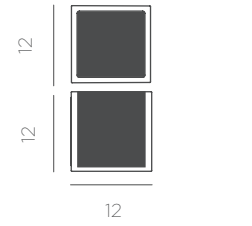

12

Dimensions (cm)

WALLY SQUARE POT 12X12X12

- IP65 Outdoor use
- Artificial plants included
- 1,33 L

REF: JDNWAP012BXNLNW

- Recycled Plastic
- Packaging: 13,5 x 12,8 x 12,8 cm
- Gross Weight (with packaging): 0,4kg