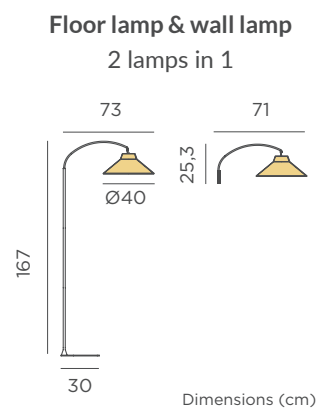

Niza 165

NIZA 165

RECHARGEABLE BATTERY

- IP54 Outdoor & Indoor use
- 🔋 Rechargeable Battery Electric Charge (Power adapter not included)
- 💡 Warm Light (included)
- Im 900 lm
- 📡 Remote control (included)

REF: LUMNIZ165NXWLNW

- 📶 Dimmable
- 💡 Rechargeable bulb Cherry (included)
- 📏 Seagrass | Lacquered Iron (black colour)
- 📦 Packaging: 28 x 43,9 x 47,5 cm
- 📦 Gross Weight (with packaging): 6,7kg