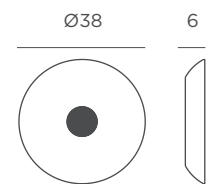

REF: LUMPK040XXPLNW

- Play Music
- Floating, not submersible
- M Polyethylene
- Packaging: 39,5 x 6,5 x 39,5 cm
- Gross Weight (with packaging): 2,65kg
- Up to two Play Disk can be connected

Dimensions (cm)