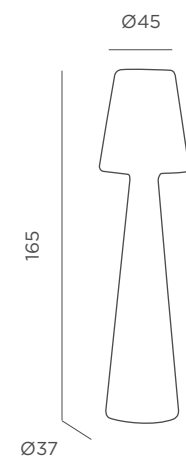

Lola 165

LOLA 165

🔋 RECHARGEABLE BATTERY

- IP65 Outdoor & Indoor use
- 🔋 Rechargeable Battery Electric Charge (Power adapter not included)
- 💡 White Light (included)
- 🌈 RGB Light (included)
- 💡 135 lm
- 📶 Remote control (included)

REF: LUMLL165WLNW

- 📏 Dimmable
- 💡 Led tube lighting (included)
- M Polyethylene
- 📦 Packaging: 45,5 x 45,5 x 166 cm
- 📦 Gross Weight (with packaging): 11kg

🔌 CABLE

- IP65 Outdoor & Indoor use
- 💡 White Light (included)
- 💡 2.200 lm
- 💡 Led tube lighting (included)

REF: LUMLL165OFNW

- M Polyethylene
- 📦 Packaging: 45,5 x 45,5 x 166 cm
- 📦 Gross Weight (with packaging): 11kg

🔌 CABLE

- IP65 Outdoor & Indoor use
- 💡 Warm Light (included)
- 💡 2.200 lm
- 💡 Led tube lighting (included)

REF: LUMLL165OCNW

- M Polyethylene
- 📦 Packaging: 45,5 x 45,5 x 166 cm
- 📦 Gross Weight (with packaging): 11kg

Dimensions (cm)