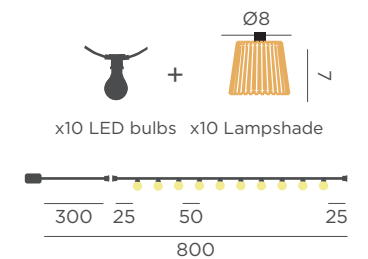

OKINAWA GARLAND

SOLAR & RECHARGEABLE BATTERY

- IP44 Outdoor & Indoor use
- Solar + Rechargeable Battery Electric Charge (Power adapter not included)
- Warm Light (included)
- 18 lm (lumens per bulb)
- Solar panel included

REF: LUMOKG800XXSLNW

- Twilight sensor
- Bamboo | Jute cable
- Packaging: 40,5 x 16 x 10,5 cm
- Gross Weight (with packaging): 1kg