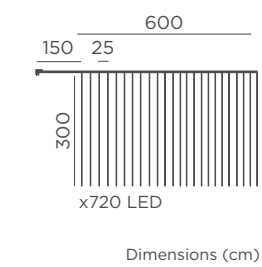

LUCEO 6X3

CABLE

REF: LUMLUC630XXOCNW

- IP44 Outdoor & Indoor use
- Warm Light (included)
- NA

- PVC | Transparent cable
- Packaging: 18 x 18 x 18 cm
- Gross Weight (with packaging): 1,08kg

LUCEO 10