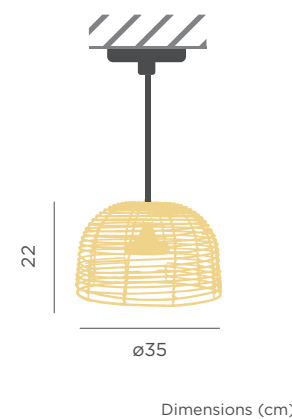

BOSSA 20 HANG

CEILING CANOPY

- IP20 Indoor use
- Cable: 150 cm
- ⚡ E27 bulb not included
- 🔘 Hanging product

REF: LUMBOS020XXHINW

- M Rattan
- 📦 Packaging: 38,4 x 38,4 x 19,8 cm
- 📊 Gross Weight (with packaging): 1,5kg