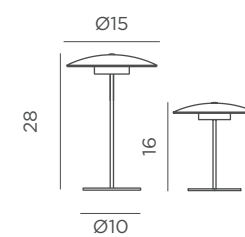

SARDINIA 30

RECHARGEABLE BATTERY

- IP44 Outdoor & Indoor use
- Rechargeable Battery Electric Charge (Power adapter not included)
- Warm Light (included)
- lm 400 lm
- Touch control
- M Lacquered Iron
- Packaging: 28 x 18,5 x 4,5 cm
- Gross Weight (with packaging): 0,7kg

White | ○ REF: LUMSDN030BXWLNW
Anthracite | ● REF: LUMSDN030ANWLNW

2 lamps in 1

Dimensions (cm)