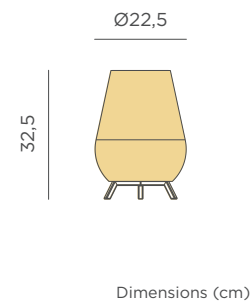

SAONA 30

RECHARGEABLE BATTERY

- IP54 Outdoor & Indoor use
- Rechargeable Battery Electric Charge (Power adapter not included)
- Warm Light (included)
- lm 900 lm
- Remote control (included)

REF: LUMSAO030XXWLNW

- Dimmable
- Rechargeable bulb Cherry (included)
- Rattan
- Packaging: 27 x 27 x 40 cm
- Gross Weight (with packaging): 1,46kg