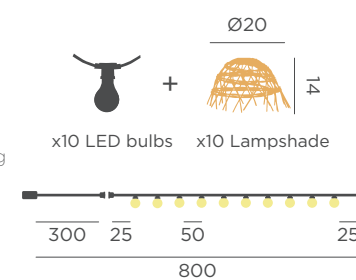

ALMA GARLAND

CABLE & SOLAR & RECHARGEABLE BATTERY

REF: LUMALM800XXSCNW

- Outdoor & Indoor use
- Solar + Rechargeable Battery Electric Charge + Cable
- Warm Light (included)
- 35 lumens per bulb
- Connectable (Output cable)

- Solar panel included
- Twilight sensor
- PVC
- Packaging: 45 x 24 x 24 cm
- Gross Weight (with packaging): 1,4 kg