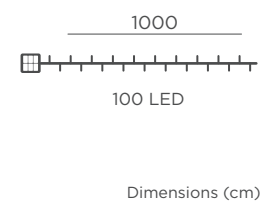

Luceo

LUCEO 10

SOLAR

REF: LUMLUC010XXSLNW

- IP44 Outdoor & Indoor use
- Solar battery
- Warm Light (included)
- NA
- Solar panel included

- Twilight sensor
- PVC | Transparent cable
- Packaging: 14 x 7 x 8 cm
- Gross Weight (with packaging): 0,2kg

LUCEO 3X2

CABLE

REF: LUMLUC320XXOCNW

- IP44 Outdoor & Indoor use
- Warm Light (included)
- NA
- Connectable

- PVC | Transparent cable
- Packaging: 18 x 18 x 10 cm
- Gross Weight (with packaging): 0,71kg

LUCEO 6X3

CABLE

REF: LUMLUC630XXOCNW

- IP44 Outdoor & Indoor use
- Warm Light (included)
- NA

- PVC | Transparent cable
- Packaging: 18 x 18 x 18 cm
- Gross Weight (with packaging): 1,08kg