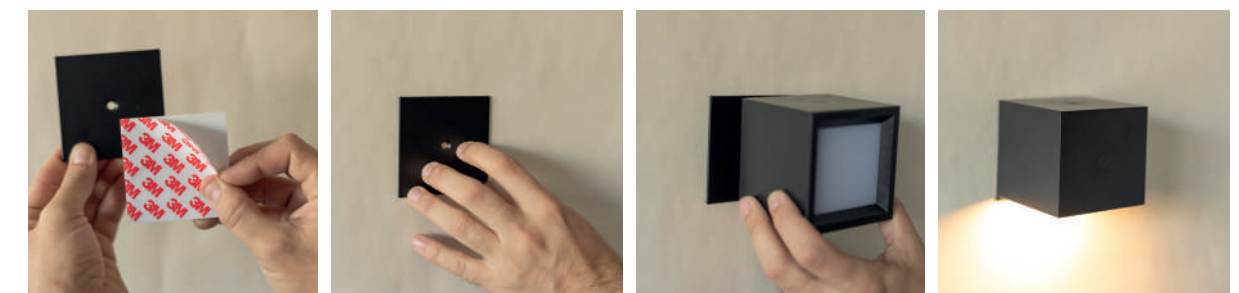

Box 8

BOX 8

🔋 RECHARGEABLE BATTERY

- 🏠 IP20 Indoor use
- 🔋 Rechargeable Battery Electric Charge (Power adapter not included)
- 💡 Warm Light (included)
- lm 300 lm
- 🔊 Dimmable
- 🔗 Magnetic Anchor
- ✂ Without electrical installation
- 🔗 Easy Installation (Adhesive Pads or Screws)
- **M** ABS
- 📦 Packaging: 8,5 x 8,2 x 10,8 cm
- 📦 Gross Weight (with packaging): 0,325kg

Black | ● REF: LUMBOX080NXWLNW
White | ○ REF: LUMBOX080BXWLNW