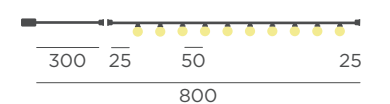

White cable | REF: LUMGBR100BROCNW

- M** PC
- Packaging: 15 x 28 x 38 cm
- Gross Weight (with packaging): 2,05kg

Ø5

Ø10

x10 LED bulbs

Dimensions (cm)

Griselda Glossy

GRISELDA GLOSSY GARLAND