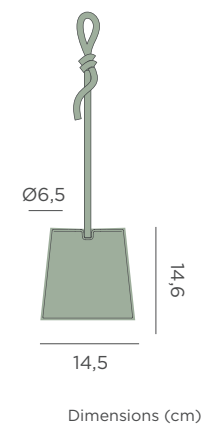

CONTA MINI HANG BATTERY

RECHARGEABLE BATTERY

- IP54 Outdoor & Indoor use
- 🔋 Rechargeable Battery Electric Charge (Power adapter not included)
- 💡 Warm Light (included)
- lm 350 lm
- 📶 Remote control (included)
- 📶 Dimmable
- 🔌 Rechargeable bulb Mini Cherry (included)
- ⊕ Hanging product
- Rope: 300 cm
- M Recycled PVC
- 📦 Packaging: 16 x 16 x 16 cm
- 📦 Gross Weight (with packaging): 0.5kg

- White | ○ REF: LUMMCH015BXHWNW
- Taupe | ● REF: LUMMCH015KXHWNW
- Green | ● REF: LUMMCH015VDHWNW