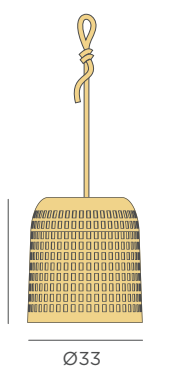

Ø33

Dimensions (cm)