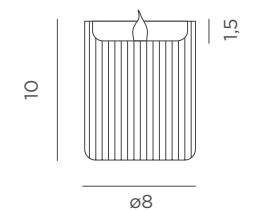

DOLO CANDLE CERAMIC

AAA BATTERIES

- IP44 Outdoor & Indoor use
- ✖ 2 AAA Batteries (not included)
- 🔥 Flame effect led light Mode (included)
- lm 20 lm
- 📡 Remote control (included)
- 🕒 Timer

REF: LUMDLO008XXAANW

- M Ceramic / Wax
- 📦 Packaging: 9 x 9 x 11 cm
- 📦 Gross Weight (with packaging): 0.4kg

Dimensions (cm)