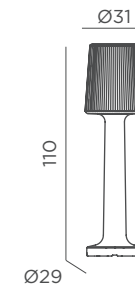

Carmen 110

CARMEN 110

RECHARGEABLE BATTERY

- IP65 Outdoor & Indoor use
- Rechargeable Battery Electric Charge (Power adapter not included)
- White Light (included)
- RGB Light (included)
- 110 lm
- Remote control (included)

REF: LUMCR110WLNW

- Dimmable
- Led tube lighting (included)
- M Polyethylene
- Packaging: 31,5 x 31,5 x 112,5 cm
- Gross Weight (with packaging): 4,5kg

CABLE

- IP65 Outdoor & Indoor use
- White Light (included)
- 1600 lm
- Led tube lighting (included)

REF: LUMCR110OFNW

- M Polyethylene
- Packaging: 31,5 x 31,5 x 112,5 cm
- Gross Weight (with packaging): 4,5kg

CABLE

- IP65 Outdoor & Indoor use
- Warm Light (included)
- 1.600 lm
- Led tube lighting (included)

REF: LUMCR110OCNW

- M Polyethylene
- Packaging: 31,5 x 31,5 x 112,5 cm
- Gross Weight (with packaging): 4,5kg

Dimensions (cm)