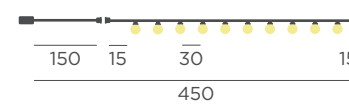

CABLE

- IP44 Outdoor & Indoor use
- Warm Light (included)
- lm 35 lm (lumens per bulb)
- Connectable

REF: LUMGSTLOCNW

- **M** PVC | Transparent cable
- Packaging: 12 x 20 x 17 cm
- Gross Weight (with packaging): 0,4kg

x10 LED bulbs