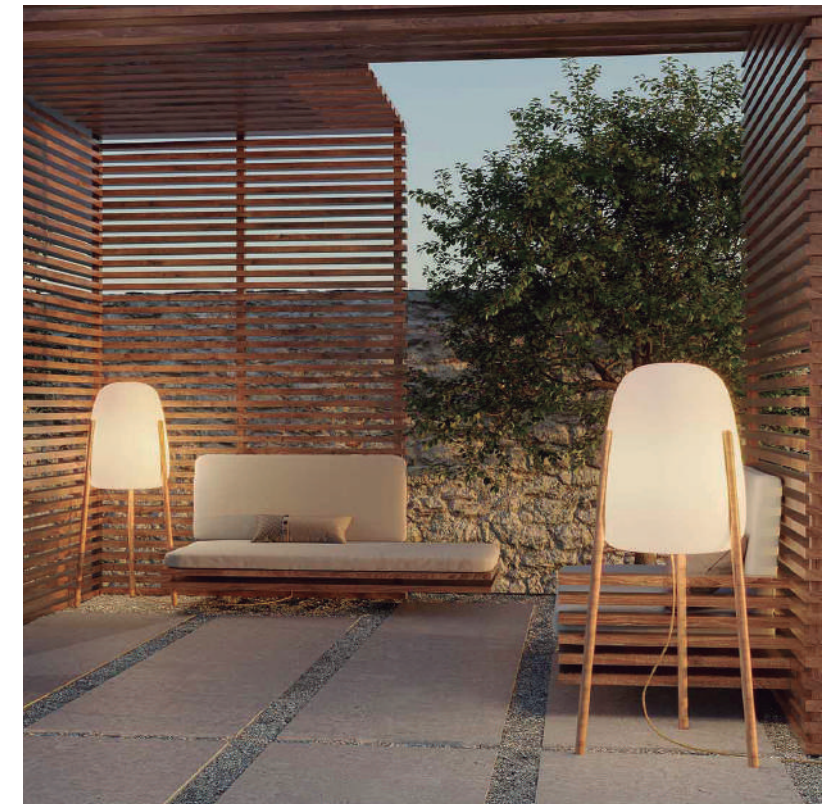

REF: LUMRCK070INOUTNW

- 📶 Dimmable
- M Beechwood | Polyethylene
- 📦 Packaging: 37,5 x 37,5 x 43 cm
- 📦 Gross Weight (with packaging): 3kg

Dimensions (cm)

ROCKET 70

ROCKET 145

Rocket 145

ROCKET 145

☀️ + 🔋 SOLAR & RECHARGEABLE BATTERY