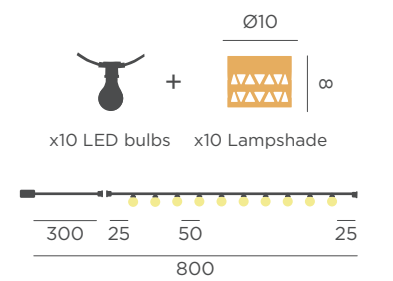

JUTE CABLE

- IP44 Outdoor & Indoor use
- Warm Light (included)
- 35 lm (lumens per bulb)
- Connectable

REF: LUMALB800XXOCNW

- M Esparto | Jute cable
- Packaging: 31 x 21,5 x 20,5 cm
- Gross Weight (with packaging): 0,8kg