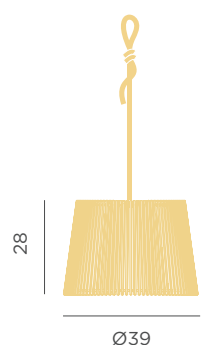

REF: LUMOKH040XXHWNW

- Rechargeable bulb Cherry (included)
- Hanging product
- Rope: 300cm
- M Bamboo
- Packaging: 39,6 X 39,6 X 31,2 cm
- Gross Weight (with packaging): 2,6kg

Ø39

Dimensions (cm)

Bossa

BOSSA HANG BATTERY