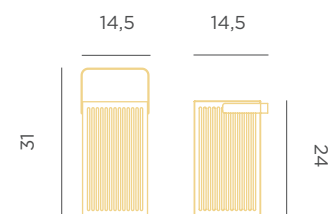

- Rechargeable bulb Cherry (included)
- Integrated solar panel
- Bamboo | Metal Handle (anthracite colour)
- Packaging: 16 x16 x 25,5 cm
- Gross Weight (with packaging): 1,3kg

Dimensions (cm)

Siroco 30

SIROCO 30