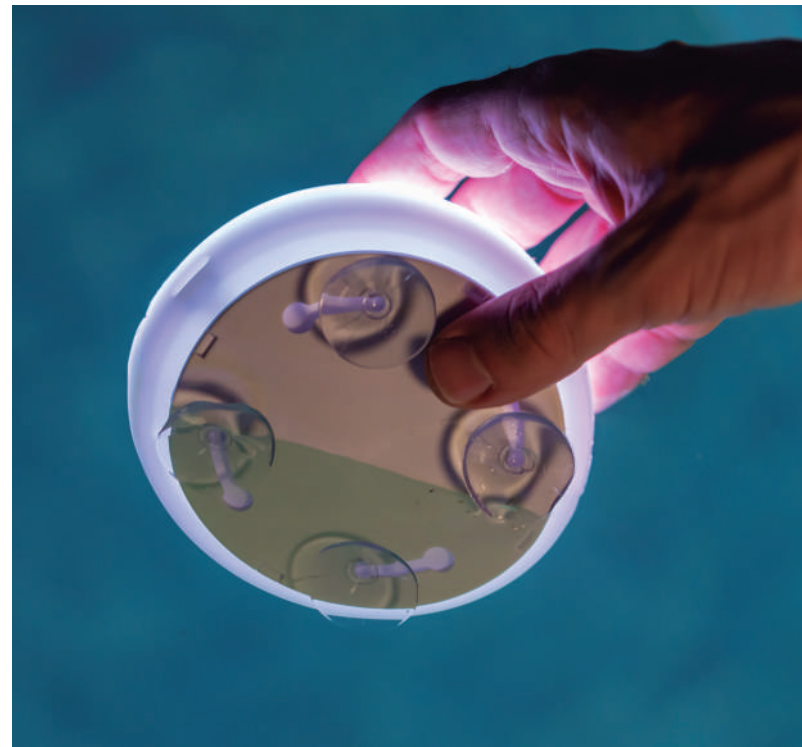

Papaya 12

PAPAYA 12

☰ MAGNETIC RECHARGEABLE BATTERY

REF: LUMPPY012XXWLNW

- Outdoor use
- Magnetic rechargeable battery
- Warm Light (included)
- White Light (included)
- RGB Light (included)
- 800 lm

- Remote control (included)
- Dimmable
- Floating & submersible
- Polycarbonate
- Packaging: 12,5 x 12,5 x 5,3 cm
- Gross Weight (with packaging): 0,6kg