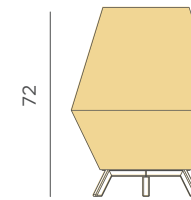

SISINE 70

RECHARGEABLE BATTERY

- IP54 Outdoor & Indoor use
- Rechargeable Battery Electric Charge (Power adapter not included)
- Warm Light (included)
- 900 lm
- Remote control (included)

REF: LUMSIS070XXWLNW

- Dimmable
- Rechargeable bulb Cherry (included)
- Seagrass
- Packaging: 50,4 x 50,4 x 74 cm
- Gross Weight (with packaging): 3,34kg

Ø48

72

Dimensions (cm)

JUTE CABLE

- IP65 Outdoor & Indoor use
- Warm Light (included)
- White Light (included)
- 610 lm
- Remote control (included)

REF: LUMSIS070XXIONW

- Dimmable
- Seagrass
- Packaging: 50,4 x 50,4 x 74 cm
- Gross Weight (with packaging): 3,8kg