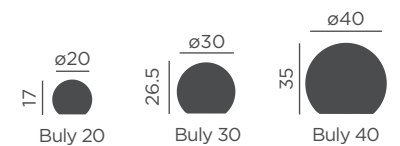

REF: LUMBLO40FTNW

- Packaging: 36,6 x 40,3 x 40,3 cm
- Gross Weight (with packaging): 1,9kg

Dimensions (cm)

PLAY DISK 40

RECHARGEABLE BATTERY

- IP67 Outdoor & Indoor use
- Rechargeable Battery Electric Charge (Power adapter not included)
- RGB Light (included)
- 900 lm
- Remote control (included)
- Dimmable

REF: LUMPK040XXPLNW

- Play Music
- Floating, not submersible
- M Polyethylene
- Packaging: 39,5 x 6,5 x 39,5 cm
- Gross Weight (with packaging): 2,65kg
- Up to two Play Disk can be connected