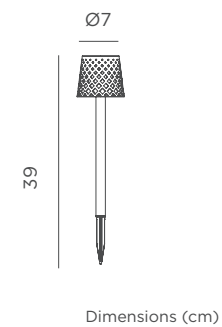

GRETITA

SOLAR

- IP44 Outdoor use
- Solar Battery
- Warm Light (included)
- lm 4 lm
- Twilight sensor
- Integrated solar panel
- **M** Recycled Plastic
- Packaging: 10 x 37 x 12 cm
- Gross Weight (with packaging): 0,6kg

White | ○ REF: LUMGRTO39BXSLNW
Black | ● REF: LUMGRTO39NXSLNW