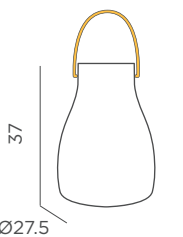

KURBY 38 PLAY

RECHARGEABLE BATTERY

REF: LUMKR038PLNW

- Outdoor & Indoor use
- Rechargeable Battery Electric Charge (Power adapter not included)
- White Light (included)
- RGB Light (included)
- 45 lm
- Remote control (included)
- Dimmable
- Play Music
- x1 Speaker
- Polyurethane | Vegan leather handle
- Packaging: 28 x 28 x 38,5 cm
- Gross Weight (with packaging): 2kg

Dimensions (cm)