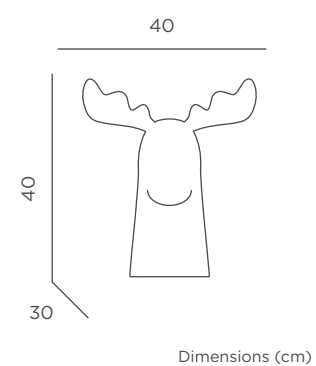

CABLE (WARM LIGHT)

REF: LUMRD035ICNW

-  Indoor use
-  Warm Light (included)
-  600 lm
-  Polyethylene
-  On / Off Button
-  Packaging: 36,5 x 32 x 18,5 cm
-  Gross Weight (with packaging): 1,4kg

Point of Purchase
Display