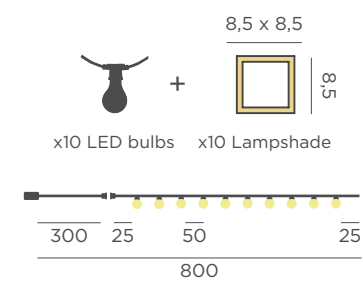

VEGA GARLAND

CABLE & SOLAR & RECHARGEABLE BATTERY

REF: LUMVGA800XXSCNW

- IP44 Outdoor & Indoor use
- Solar + Rechargeable Battery Electric Charge + Cable
- Warm Light (included)
- lm 35 lumens per bulb
- Connectable (Output cable)

- Solar panel included
- Twilight sensor
- **M** Bamboo | PVC
- Packaging: 43,5 x 17 x 15 cm
- Gross Weight (with packaging): 0,9 kg