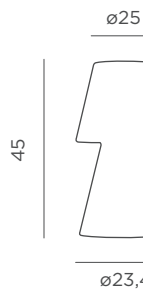

- Dimmable
- Led tube lighting (included)
- Polyethylene
- Packaging: 26 x 26 x 48 cm
- Gross Weight (with packaging): 1,7kg

Dimensions (cm)

CABLE

REF: LUMLL045OFNW

- IP65 Outdoor & Indoor use
- White Light (included)
- 600 lm