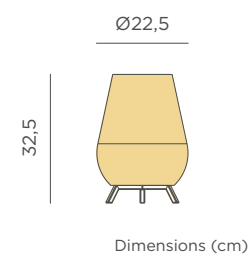

SAONA 30

JUTE CABLE

REF: LUMSAO030XXIXNW

- IP20 Indoor use
- Cable: 150 cm
- ⚡ E27 bulb not included
- 🔘 On / Off Button

- **M** Rattan
- 📦 Packaging: 40 x 27 x 27 cm
- 📦 Gross Weight (with packaging): 1,5kg

SAONA 70

JUTE CABLE

REF: LUMSAO070XXIXNW

- IP20 Indoor use
- Cable: 150 cm
- ⚡ E27 bulb not included
- 🔘 On / Off Button

- **M** Rattan
- 📦 Packaging: 50,4 x 50,4 x 74 cm
- 📦 Gross Weight (with packaging): 4kg