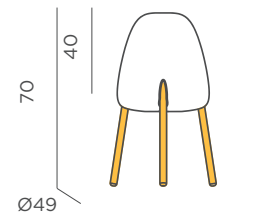

REF: LUMRCK070INOUTNW

- 📶 Dimmable
- M Beechwood | Polyethylene
- 📦 Packaging: 37,5 x 37,5 x 43 cm
- 📦 Gross Weight (with packaging): 3kg

Dimensions (cm)

ROCKET 70

ROCKET 145

Rocket 145

ROCKET 145

☀️ + 🔋 SOLAR & RECHARGEABLE BATTERY