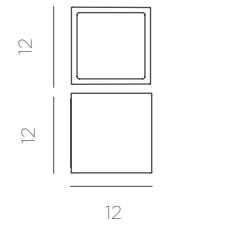

WALLY SQUARE 12X12X12

SOLAR

- IP65 Outdoor use
- Solar Charge
- Warm Light (included)
- 500 lm
- Twilight sensor

REF: LUMWLC012XXSPNW

- Motion sensor
- Solar panel included
- Recycled Plastic
- Packaging: 13,3 x 13,3 x 13,7 cm
- Gross Weight (with packaging): 0,335kg

12

Dimensions (cm)

WALLY SQUARE POT 12X12X12

- IP65 Outdoor use
- Artificial plants included
- 1,33 L

REF: JDNWAP012BXNLNW

- Recycled Plastic
- Packaging: 13,5 x 12,8 x 12,8 cm
- Gross Weight (with packaging): 0,4kg