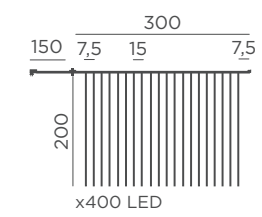

LUCEO 3X2

CABLE

REF: LUMLUC320XXOCNW

- IP44 Outdoor & Indoor use
- Warm Light (included)
- NA
- Connectable

- PVC | Transparent cable
- Packaging: 18 x 18 x 10 cm
- Gross Weight (with packaging): 0,71kg