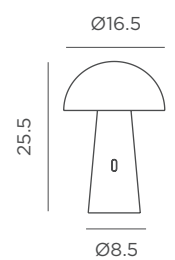

SHITAKE

RECHARGEABLE BATTERY

- IP44 Outdoor & Indoor use
- Rechargeable Battery Electric Charge (Power adapter not included)
- Warm Light (included)
- lm 450 lm
- Touch control
- M ABS
- Packaging: 18,5 x 17 x 26 cm
- Gross Weight (with packaging): 1,03kg

- White | ○ REF: LUMSTK025BXWLNW
- Black | ● REF: LUMSTK025NXWLNW

Dimensions (cm)