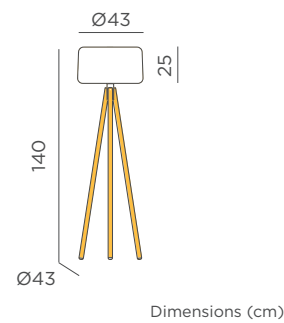

Chloe 140

CHLOE 140

SOLAR & RECHARGEABLE BATTERY

- Outdoor & Indoor use
- Solar + Rechargeable Battery Electric Charge (Power adapter not included)
- Warm Light (included)
- White Light (included)
- RGB Light (included)
- 600 lm

JUTE CABLE

- Outdoor & Indoor use
- Warm Light (included)
- White Light (included)
- 860 lm
- Remote control (included)

REF: LUMCHL140SSNW

- Remote control (included)
- Dimmable
- Twilight sensor
- Beechwood | Polyethylene
- Packaging: 31,6 x 46 x 123 cm
- Gross Weight (with packaging): 5,2kg

REF: LUMCHL140INOUTNW

- Dimmable
- Beechwood | Polyethylene
- Packaging: 31,6 x 46 x 123 cm
- Gross Weight (with packaging): 5,2kg