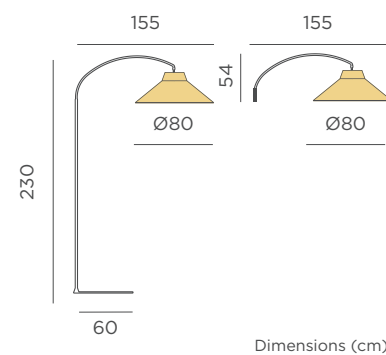

Floor lamp & wall lamp 2 lamps in 1