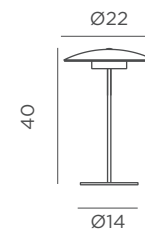

SARDINIA 40

RECHARGEABLE BATTERY

- IP44 Outdoor & Indoor use
- Rechargeable Battery Electric Charge (Power adapter not included)
- Warm Light (included)
- lm 700 lm
- Touch control
- M Lacquered Iron
- Packaging: 24 x 40,5 x 5,5 cm
- Gross Weight (with packaging): 1,4kg

White | ○ REF: LUMSDN040BXWLNW
Anthracite | ● REF: LUMSDN040ANWLNW

Dimensions (cm)