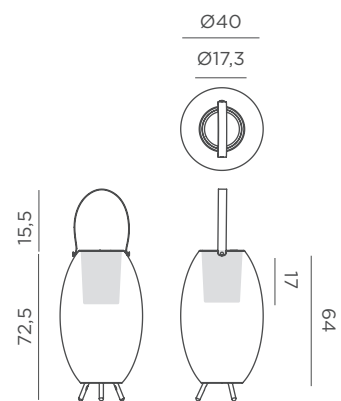

APOLO 70

RECHARGEABLE BATTERY

REF: LUMAPLO70XXPLNW

- IP44 Outdoor & Indoor use
- Rechargeable Battery Electric Charge (Power adapter not included)
- White Light (included)
- RGB Light (included)
- 150 lm
- Remote control (included)

- Dimmable
- Play music
- x1 Speaker
- Polyurethane | Synthetic leather handle
- Packaging: 40 x 40 x 70,5 cm
- Gross Weight (with packaging): 4,6kg

Dimensions (cm)