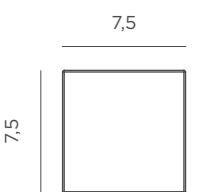

BOX 8

🔋 RECHARGEABLE BATTERY

- 🏠 IP20 Indoor use
- 🔋 Rechargeable Battery Electric Charge (Power adapter not included)
- 💡 Warm Light (included)
- lm 300 lm
- 🔊 Dimmable
- 🔗 Magnetic Anchor
- ✂ Without electrical installation
- 🔗 Easy Installation (Adhesive Pads or Screws)
- **M** ABS
- 📦 Packaging: 8,5 x 8,2 x 10,8 cm
- 📦 Gross Weight (with packaging): 0,325kg

Black | ● REF: LUMBOX080NXWLNW
White | ○ REF: LUMBOX080BXWLNW

Dimensions (cm)