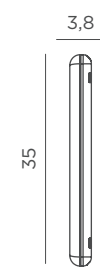

White | ○ REF: LUMBNN035BSWLNW

- Dimmable
- Magnetic surface
- Recycled Plastic
- Packaging: 36 x 5 x 5 cm
- Gross Weight (with packaging): 0,4kg

Dimensions (cm)

Compatible with parasols with central support between ø3,5 cm - ø4,6 cm