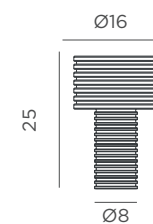

AMBAR

SOLAR & RECHARGEABLE BATTERY

- IP44 Outdoor & Indoor use
- Solar + Rechargeable Battery Electric Charge (Power adapter not included)
- Warm Light (included)
- 300 lm
- Touch control
- Dimmable

Orange | REF: LUMMBR025JXWLNW

- PMMA
- Packaging: 16,7 x 16,7 x 26 cm
- Gross Weight (with packaging): 1kg

Dimensions (cm)