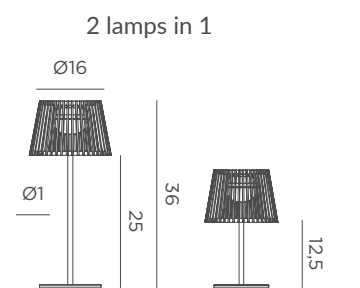

OKINAWA TABLE LAMP

SOLAR & RECHARGEABLE BATTERY

- IP54 Outdoor & Indoor use
- Solar + Rechargeable Battery Electric Charge (Power adapter not included)
- Warm Light (included)
- 350 lm
- Remote control (included)
- Dimmable

REF: LUMOKT036NWSWNW

- Rechargeable bulb Mini Cherry (included)
- Integrated solar panel
- Bamboo | Metal (black colour)
- Packaging: 16,5 x 16,5 x 12 cm
- Gross Weight (with packaging): 0,9kg

Dimensions (cm)