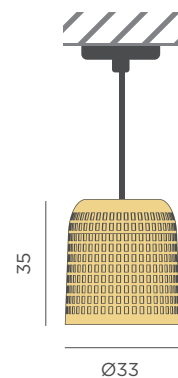

Ø33

Dimensions (cm)

POSITANO 35 HANG BATTERY

RECHARGEABLE BATTERY

- IP54 Outdoor & Indoor use
- Rechargeable Battery Electric Charge (Power adapter not included)
- Warm Light (included)
- lm 900 lm
- Remote control (included)
- Dimmable

REF: LUMPOS035XXHXNW

- Rechargeable bulb Cherry (included)
- Hanging product
- Rope: 300cm
- M Seagrass
- Packaging: 34,4 x 34,4 x 38,1 cm
- Gross Weight (with packaging): 1,34kg