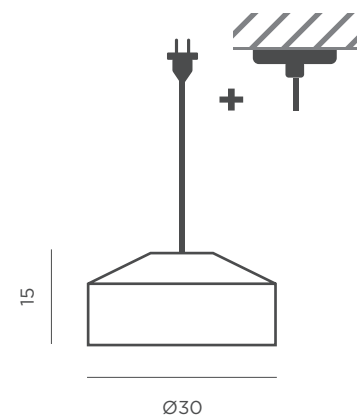

CALABARDINA HANG CABLE

BLACK TEXTILE CABLE + CEILING CANOPY

- IP44 Outdoor & Indoor use
- E27 bulb (not included)
- Hanging product
- Cable: 500cm (ARTEIXO BLACK included)
- Accessory for ceiling installation (included)
- Rope
- Packaging: 31 x 31 x 16 cm
- Gross Weight (with packaging): 1,1kg

- White | REF: LUMCBD030BXHXNW
- Green | REF: LUMCBD030VDHXNW
- Terracota | REF: LUMCBD030TXHXNW