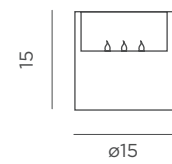

DOLO CANDLE 3 WICKS

AA BATTERIES

REF: LUMDLO015XXAANW

- IP44 Indoor use
- 3 AA Batteries (not included)
- Warm Light (included)
- Flame effect led light Mode (included)
- 60 lm
- Remote control (included)
- Timer
- Dimmable

- Wax
- Packaging: 16 x 16 x 16 cm
- Gross Weight (with packaging): 1,1kg

Dimensions (cm)