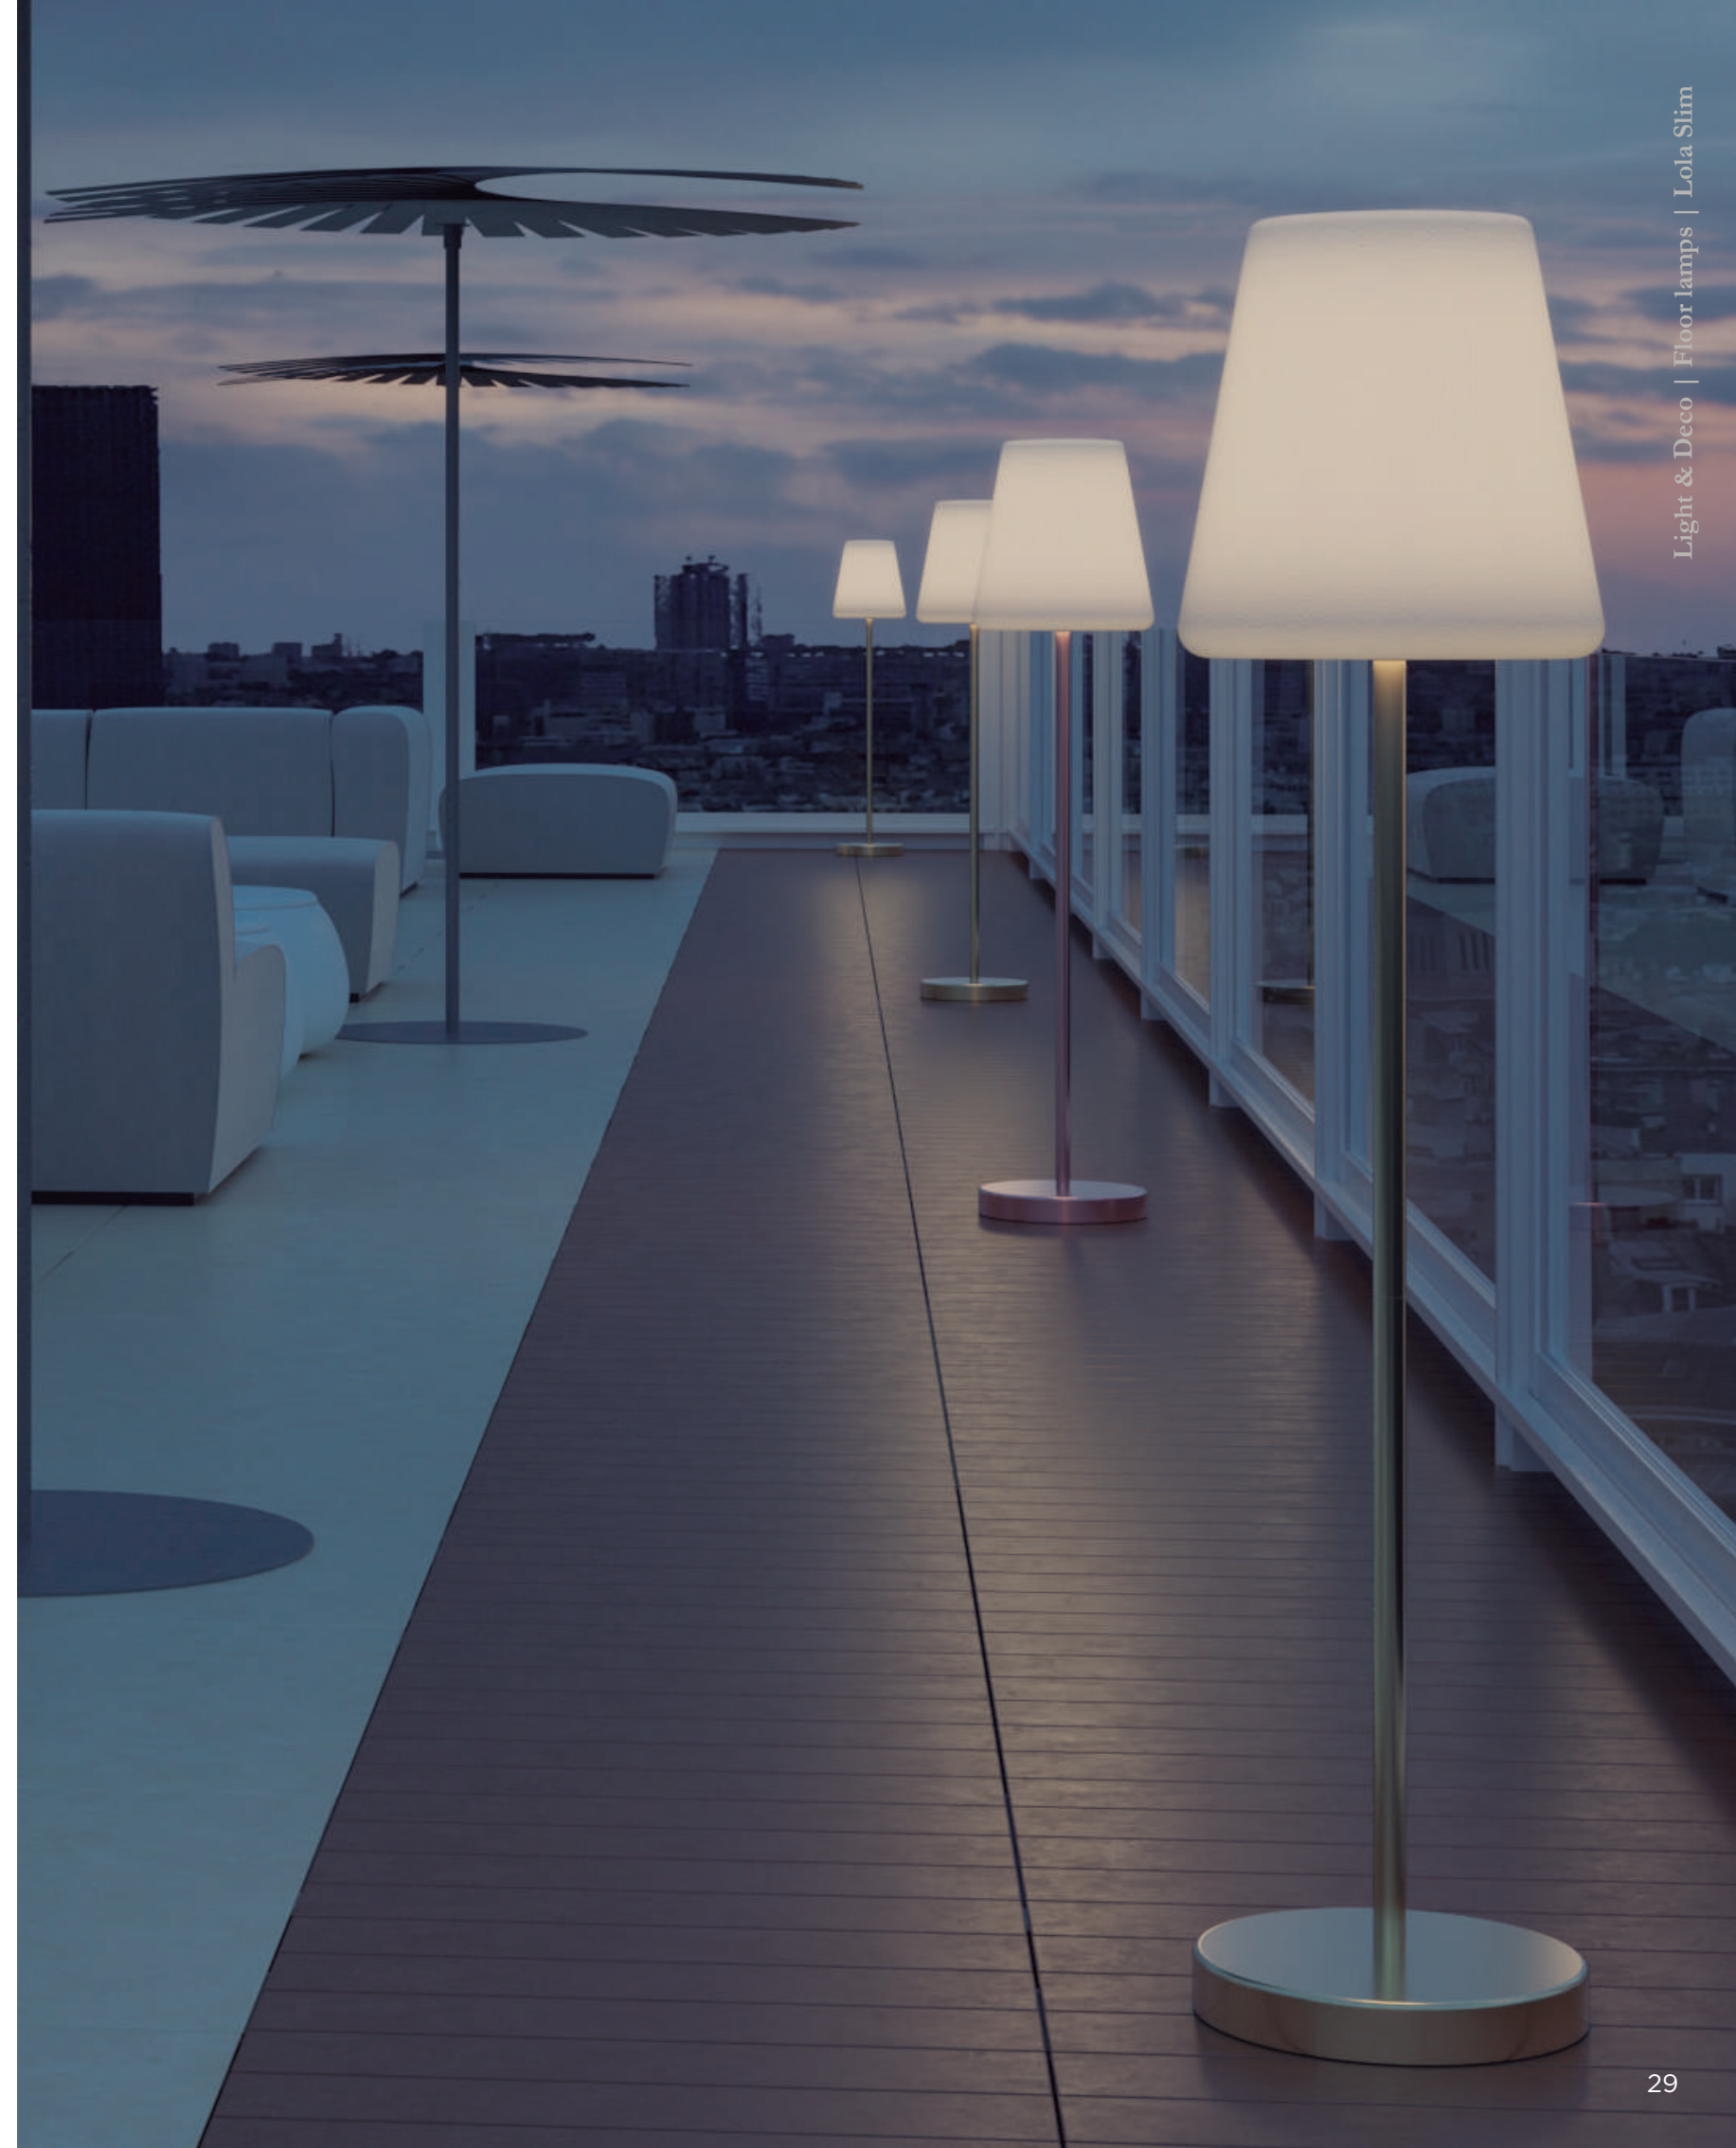

Lola Slim 120

LOLA SLIM 120

SOLAR & RECHARGEABLE BATTERY

- IP65 Outdoor & Indoor use
- Solar + Rechargeable Battery Electric Charge (Power adapter not included)
- Warm Light (included)
- White Light (included)
- RGB Light (included)
- Im 600 lm
- Remote control (included)
- Dimmable
- Twilight sensor
- **M** Lacquered Iron | Polyethylene
- Packaging: 39 x 39 x 39,5 cm
- Gross Weight (with packaging): 7kg

- Anthracite | ● **REF: LUMLLS120ANSSNW**
- Brass | ● **REF: LUMLLS120BRSSNW**

Lola Slim 180

LOLA SLIM 180

SOLAR & RECHARGEABLE BATTERY

- IP65 Outdoor & Indoor use
- Solar + Rechargeable Battery Electric Charge (Power adapter not included)
- Warm Light (included)
- White Light (included)
- RGB Light (included)
- Im 600 lm
- Remote control (included)
- Dimmable
- Twilight sensor
- **M** Lacquered Iron | Polyethylene
- Packaging: 47 x 54 x 58,5 cm
- Gross Weight (with packaging): 19,64kg

- Rose gold | ● **REF: LUMLLS180RGSSNW**
- Brass | ● **REF: LUMLLS180BRSSNW**

JUTE CABLE

- IP65 Outdoor & Indoor use
- Warm Light (included)
- White Light (included)
- Im 860 lm
- Remote control (included)
- Dimmable
- **M** Lacquered Iron | Polyethylene
- Packaging: 47 x 54 x 58,5 cm
- Gross Weight (with packaging): 19,64kg

- Rose gold | ● **REF: LUMLLS180RGINOUTNW**
- Brass | ● **REF: LUMLLS180BRINOUTNW**