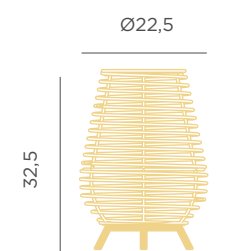

BOSSA 30

RECHARGEABLE BATTERY

- IP54 Outdoor & Indoor use
- Rechargeable Battery Electric Charge (Power adapter not included)
- Warm Light (included)
- 900 lm
- Remote control (included)

REF: LUMBOS030XXWLNW

- Dimmable
- Rechargeable bulb Cherry (included)
- Rattan
- Packaging: 27 x 27 x 40 cm
- Gross Weight (with packaging): 1,2kg

Dimensions (cm)