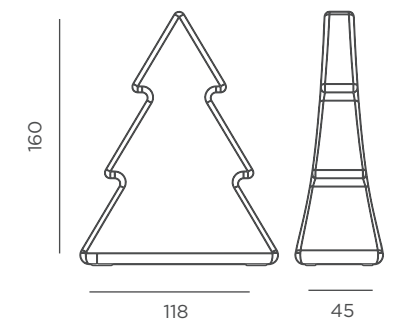

CABLE

REF: LUMPNI60ICNW

- **IP20** Indoor use
- Warm Light (included)
- **lm** 2200 lm
- **M** Polyethylene

- On / Off Button
- Packaging: plastic bag
- Gross Weight (with packaging): 14kg

Dimensions (cm)