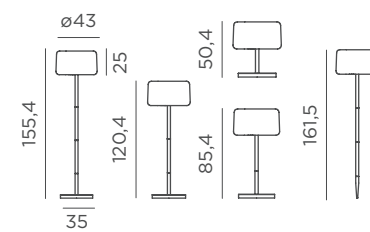

REF: LUMLOL165XXWLNW

- 📦 Packaging: 46 x 46 x 166 cm
- 📦 Gross Weight (with packaging): 7,6kg

JUTE CABLE

- IP54 Outdoor & Indoor use
- 💡 Bulb E27 (not included)
- M Rattan | Metal (weight stability included)

- Rose gold | ● **REF: LUMLLS180RGSSNW**
- Brass | ● **REF: LUMLLS180BRSSNW**

Dimensions (cm)

JUTE CABLE

- IP65 Outdoor & Indoor use
-  Warm Light (included)
-  White Light (included)
- Im 860 lm
-  Remote control (included)
-  Dimmable
- M** Lacquered Iron | Polyethylene
-  Packaging: 47 x 54 x 58,5 cm
-  Gross Weight (with packaging): 19,64kg

- Remote control (included)
- Dimmable
- Twilight sensor
- Lacquered Iron (wood colour) | Polyethylene
- Packaging: 46 x 46 x 39 cm
- Gross Weight (with packaging): 13,5kg

5 lamps in 1

Dimensions (cm)

JUTE CABLE