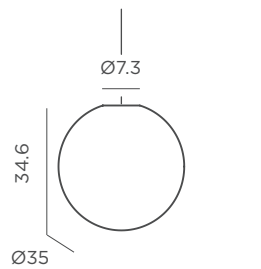

HANGING CABLE

REF: LUMPIA035XXHBNW

- IP44 Outdoor & Indoor use
- Warm Light (included)
- White Light (included)
- 610 lm
- Remote control (included)
- Dimmable

- Hanging product
- Cable: 200 cm
- M Polyethylene | Steel cable
- Packaging: 35,5 x 35,5 x 44 cm
- Gross Weight (with packaging): 1,73kg