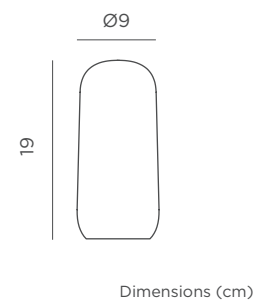

CANDY

RECHARGEABLE BATTERY

REF: LUMCND019BXWLNW

- IP54 Indoor & outdoor use
- Rechargeable Battery Electric Charge (Power adapter not included)
- Warm Light Mode (included)
- Flame effect led light Mode (included)
- 200 lm
- Remote control (included)

- Dimmable
- Magnetic surface
- Recycled Plastic
- Packaging: 20,5 x 9,2 x 9,2 cm
- Gross Weight (with packaging): 0,32kg