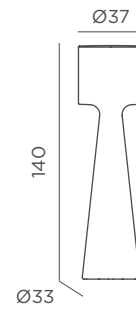

Grace 140

GRACE 140

RECHARGEABLE BATTERY

- IP54 Outdoor & Indoor use
- Rechargeable Battery Electric Charge (Power adapter not included)
- White Light (included)
- RGB Light (included)
- 115 lm
- Remote control (included)

REF: LUMGC140WLNW

- Dimmable
- Led tube lighting (included)
- M Polyethylene
- Packaging: 38 x 38 x 138 cm
- Gross Weight (with packaging): 6,5kg

CABLE

- IP65 Outdoor & Indoor use
- White Light (included)
- 1.800 lm
- Led tube lighting (included)

REF: LUMGC140OFNW

- M Polyethylene
- Packaging: 38 x 38 x 138 cm
- Gross Weight (with packaging): 6,5kg

CABLE

- IP65 Outdoor & Indoor use
- Warm Light (included)
- 1.800 lm
- Led tube lighting (included)

REF: LUMGC140OCNW

- M Polyethylene
- Packaging: 38 x 38 x 138 cm
- Gross Weight (with packaging): 6,5kg

Dimensions (cm)

Grace 170

GRACE 170

RECHARGEABLE BATTERY

- IP65 Outdoor & Indoor use
- Rechargeable Battery Electric Charge (Power adapter not included)
- White Light (included)
- RGB Light (included)
- 135 lm
- Remote control (included)

REF: LUMGC170WLNW

- Dimmable
- Led tube lighting (included)
- M Polyethylene
- Packaging: 46 x 46 x 170 cm
- Gross Weight (with packaging): 8,5kg

CABLE

- IP65 Outdoor & Indoor use
- White Light (included)
- 2.200 lm
- Led tube lighting (included)

REF: LUMGC170OFNW

- M Polyethylene
- Packaging: 46 x 46 x 170 cm
- Gross Weight (with packaging): 8,5kg

CABLE

- IP65 Outdoor & Indoor use
- Warm Light (included)
- 2.200 lm
- Led tube lighting (included)

REF: LUMGC170OCNW

- M Polyethylene
- Packaging: 46 x 46 x 170 cm
- Gross Weight (with packaging): 8,5kg