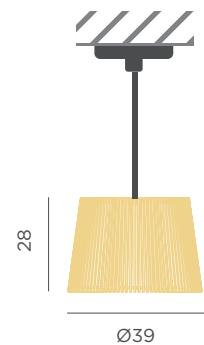

CEILING CANOPY

WITHOUT CABLES

OKINAWA 40 HANG CABLE

CEILING CANOPY

- IP44 Outdoor & Indoor use
- E27 bulb (not included)
- Hanging product (installation required)
- Cable: 200cm

REF: LUMOKH040XXHXNW

- M Bamboo
- Packaging: 39,6 X 39,6 X 31,2 cm
- Gross Weight (with packaging): 2,6kg