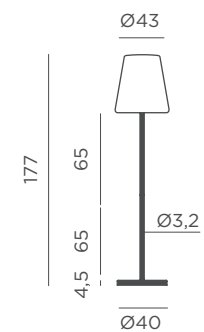

REF: LUMLOL165XXWLNW

- 📦 Packaging: 46 x 46 x 166 cm
- 📦 Gross Weight (with packaging): 7,6kg

JUTE CABLE

- IP54 Outdoor & Indoor use
- 💡 Bulb E27 (not included)
- M Rattan | Metal (weight stability included)

- Anthracite | ● **REF: LUMLLS120ANSSNW**
- Brass | ● **REF: LUMLLS120BRSSNW**

Dimensions (cm)

Lola Slim 180

LOLA SLIM 180

SOLAR & RECHARGEABLE BATTERY

- IP65 Outdoor & Indoor use
-  Solar + Rechargeable Battery Electric Charge (Power adapter not included)
-  Warm Light (included)
-  White Light (included)
-  RGB Light (included)
- Im 600 lm
-  Remote control (included)
-  Dimmable
-  Twilight sensor
- M** Lacquered Iron | Polyethylene
-  Packaging: 47 x 54 x 58,5 cm
-  Gross Weight (with packaging): 19,64kg

- Rose gold | ● **REF: LUMLLS180RGSSNW**
- Brass | ● **REF: LUMLLS180BRSSNW**

Dimensions (cm)

JUTE CABLE

- IP65 Outdoor & Indoor use
-  Warm Light (included)
-  White Light (included)
- Im 860 lm
-  Remote control (included)
-  Dimmable
- M** Lacquered Iron | Polyethylene
-  Packaging: 47 x 54 x 58,5 cm
-  Gross Weight (with packaging): 19,64kg