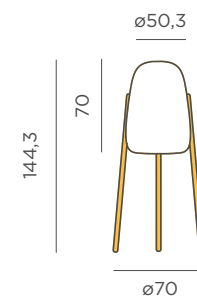

REF: LUMRCK145INOUTNW

- 📶 Dimmable
- M Beechwood | Polyethylene
- 📦 Packaging: 51 x 50,5 x 120,5 cm
- 📦 Gross Weight (with packaging): 8,2kg

Dimensions (cm)