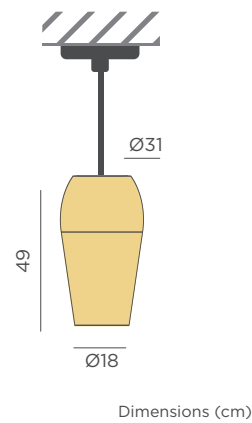

SAONA 60 HANG

CEILING CANOPY

REF: LUMSAO050XXHINW

- IP20 Indoor use
- Cable: 150 cm
- ⊗ E27 bulb not included
- Ⓜ Hanging product

- Ⓜ Rattan
- ⓦ Packaging: 32,8 x 32,8 x 51,5 cm
- ⚖ Gross Weight (with packaging): 2kg