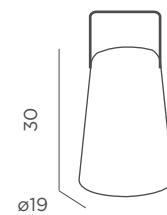

Dimensions (cm)