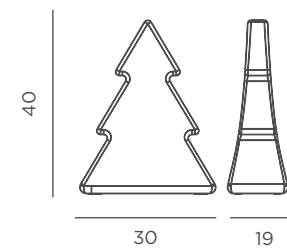

- M** Polyethylene
-  Packaging: 57,5 x 62 x 24,6 cm
-  Gross Weight (with packaging): 3,2kg

CABLE

REF: LUMPNI00ICNW

- IP20** Indoor use
-  Warm Light (included)
- lm** 1400 lm
- M** Polyethylene

-  On / Off Button
-  Packaging: 43,5 x 47 x 23,5 cm
-  Gross Weight (with packaging): 1,9kg