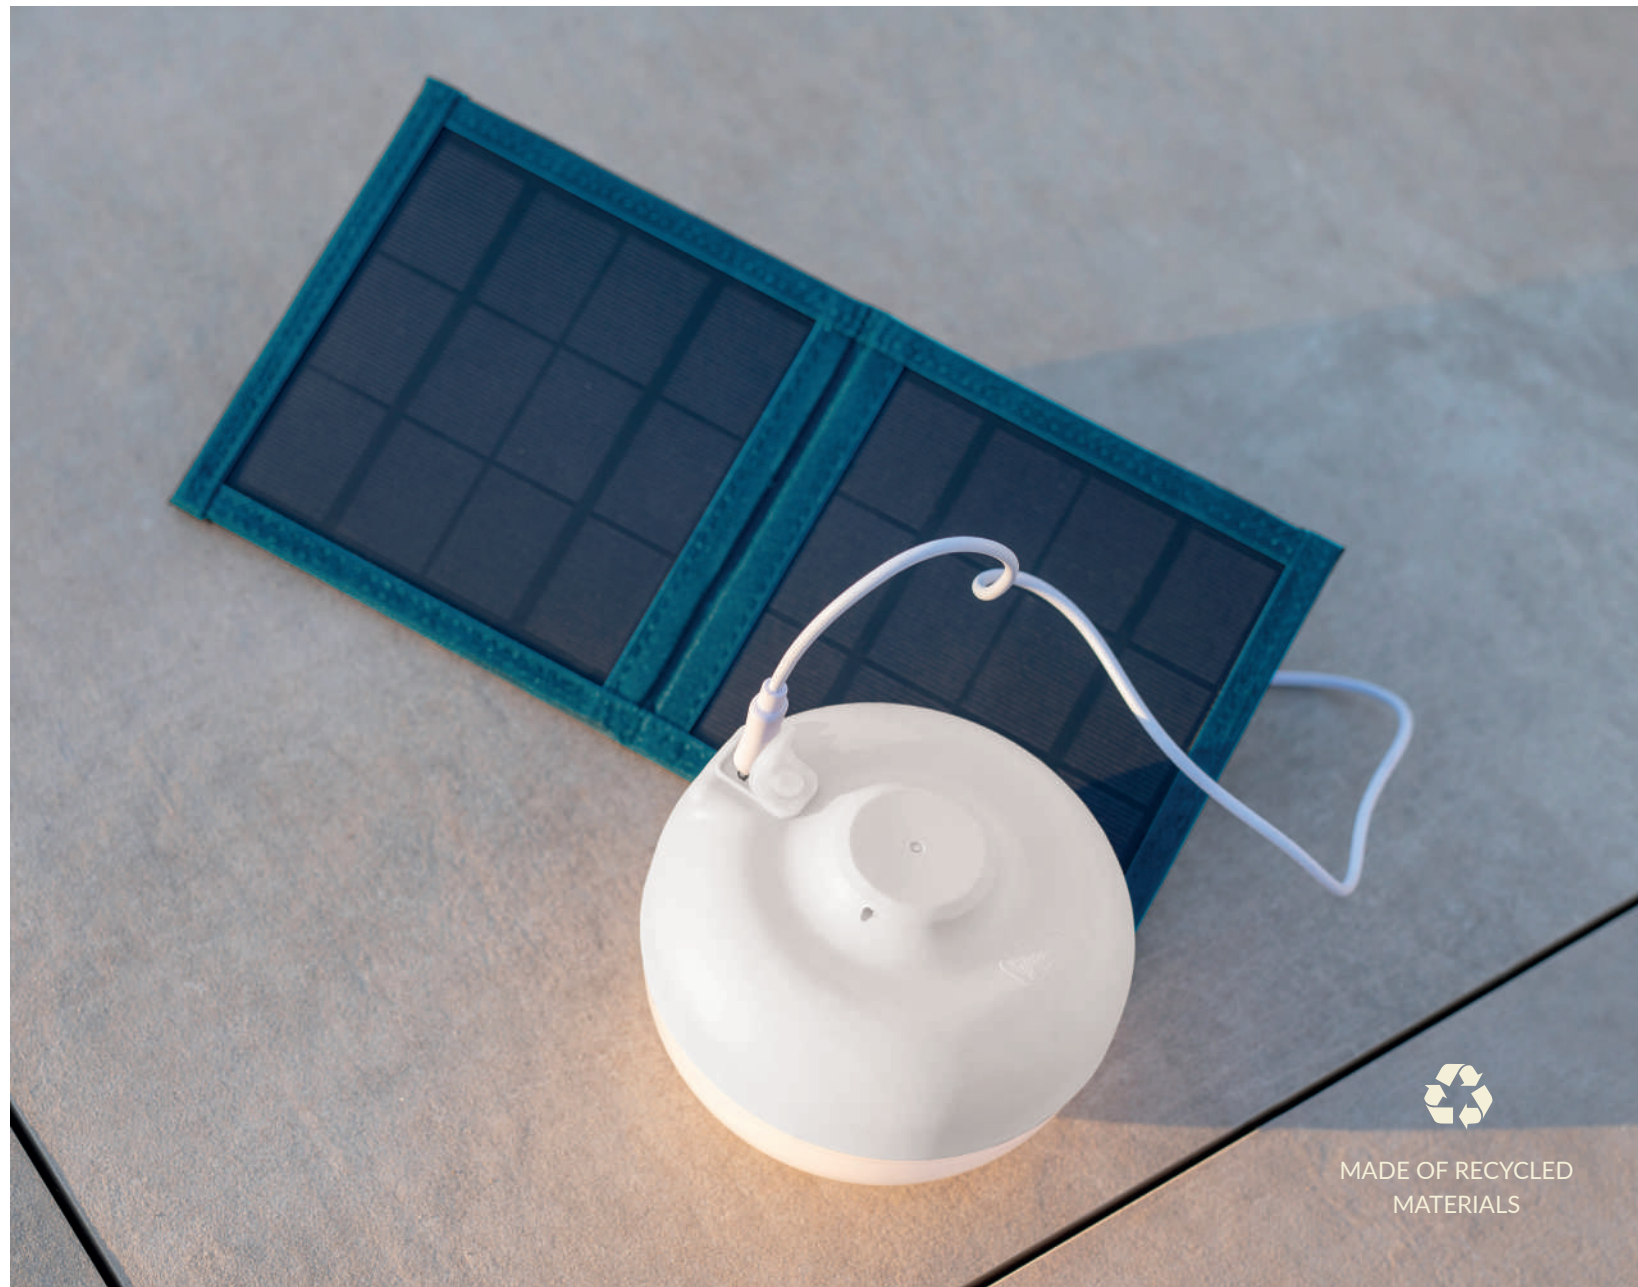

White | ○ REF: LUMCHE011BCWLNW

Dimensions (cm)

Solar Cherry

SOLAR CHERRY

☀️ + 🔋 SOLAR & RECHARGEABLE BATTERY

- IP54 Outdoor & Indoor use
- 🔋 Rechargeable Battery Electric Charge (Power adapter not included)
- 💡 Warm Light (included)
- lm 900 lm
- 📱 Remote control (included)
- 📶 Dimmable
- 🌀 Hanging product
- 🧲 Magnetic surface
- ☀️ Solar panel included
- ♻️ Recycled Plastic
- 📦 Packaging: 13,4 x 13,4 x 10 cm
- 📦 Gross Weight (with packaging): 0,46kg