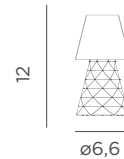

LOLA 12 LUX

REPLACEABLE BATTERY

REF: LUMLOLO12XXAANW

- IP44 Outdoor & Indoor use
- Replaceable battery (Battery CR2032 included)
- Warm Light (included)

- **M** PP
- Packaging: ø6,6 x 12 cm
- Gross Weight (with packaging): 0,08kg