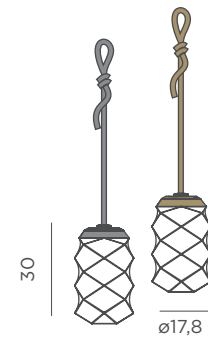

BITA

RECHARGEABLE BATTERY

IP65 Outdoor & Indoor use

Rechargeable Battery Electric Charge (Power adapter not included)

White Light (included)

RGB Light (included)

lm 300 lm

Remote control (included)

Dimmable

Hanging product

Rope: 300 cm

M ABS

Packaging: 18,5 x 18,5 x 29,5 cm

Gross Weight (with packaging): 0,9kg

Grey rope | ● REF: LUMBITAWLNW

Beige rope | ● REF: LUMBITAB030WLNW

Dimensions (cm)