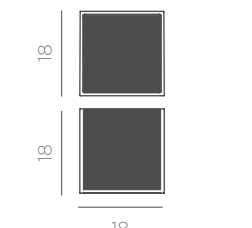

18

Dimensions (cm)

WALLY SQUARE POT 18X18X18

- IP65 Outdoor use
- Artificial plants included
- 1,8 L

REF: JDNWAP018BXNLNW

- Recycled Plastic
- Packaging: 19,5 x 19 x 19,5 cm
- Gross Weight (with packaging): 0,72kg