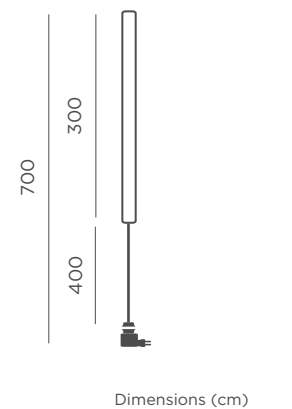

REF: LUMNEO300BXOCNW

- LED Led tube lighting
- M Silicone
- 📦 Packaging: 26,5 X 26,5 X 7 cm
- 📦 Gross Weight (with packaging): 1,5kg