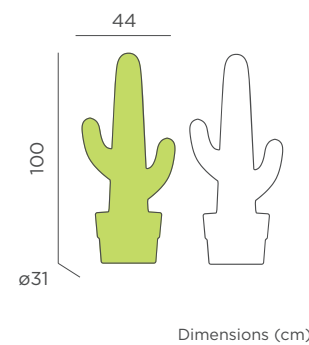

CABLE

- Outdoor & Indoor use
- White Light (included)
- 1.400 lm
- Led tube lighting (included)
- Polyethylene
- Packaging: 34,2 x 34,2 x 101 cm
- Gross Weight (with packaging): 4,1kg

White | ☐ REF: LUMK1000FNW
Lime | ☒ REF: LUMK1000FNW