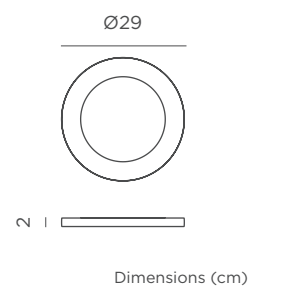

PAPAYA 30

☰ + ☀️ SOLAR & MAGNETIC RECHARGEABLE BATTERY

REF: LUMPPY030XXSLNW

- Outdoor use
- Solar + Magnetic rechargeable battery
- Warm Light (included)
- White Light (included)
- RGB Light (included)
- 800 lm
- Remote control (included)

- Dimmable
- Floating & submersible
- Integrated solar panel
- Polycarbonate
- Packaging: 29,5 x 4,3 x 29,5 cm
- Gross Weight (with packaging): 1,16kg