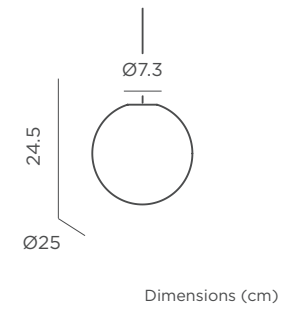

Pianeta 25 | 35 | 45

PIANETA 25

RECHARGEABLE BATTERY

REF: LUMPIA025XXHWNW

- IP65 Outdoor & Indoor use
- Rechargeable Battery Electric Charge (Power adapter not included)
- Warm Light (included)
- White Light (included)
- 700 lm
- Remote control (included)

- Dimmable
- Hanging product
- Cable: 200 cm
- M Polyethylene | Steel cable
- Packaging: 25,5 x 25,5 x 32 cm
- Gross Weight (with packaging): 1,3kg

HANGING CABLE

REF: LUMPIA025XXHBNW

- IP44 Outdoor & Indoor use
- Warm Light (included)
- White Light (included)
- 610 lm
- Remote control (included)
- Dimmable

- Hanging product
- Cable: 200 cm
- M Polyethylene | Steel cable
- Packaging: 25,5 x 25,5 x 35 cm
- Gross Weight (with packaging): 1,38kg