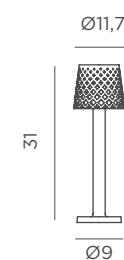

GRETITA TABLE LAMP

AAA BATERIES

- IP44 Outdoor & Indoor use
- 3 AAA batteries (not included)
- Warm Light (included)
- 80 lm
- Touch control
- Dimmable
- Recycled Plastic
- Packaging: 14,2 x 12 x 17,6 cm
- Gross Weight (with packaging): 0,3kg

White | ○ REF: LUMGRTO30BXWLNW
Anthracite | ● REF: LUMGRTO30ANWLNW

Dimensions (cm)