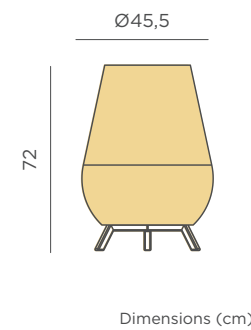

SAONA 70

RECHARGEABLE BATTERY

- IP54 Outdoor & Indoor use
- Rechargeable Battery Electric Charge (Power adapter not included)
- Warm Light (included)
- lm 900 lm
- Remote control (included)

REF: LUMSAO070XXWLNW

- Dimmable
- Rechargeable bulb Cherry (included)
- Rattan
- Packaging: 50,4 x 50,4 x 74 cm
- Gross Weight (with packaging): 3,34kg