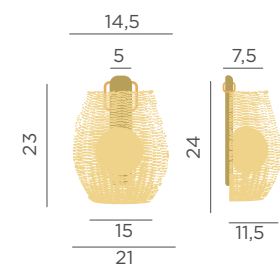

SAONA WALL LAMP

RECHARGEABLE BATTERY

REF: LUMSAO025XXWLNW

- IP54 Outdoor & Indoor use
- Rechargeable Battery Electric Charge (Power adapter not included)
- Warm Light (included)
- 900 lm
- Remote control (included)

- Dimmable
- Rechargeable bulb Cherry (included)
- Rattan
- Packaging: 27,5 x 21,2 x 16,3 cm
- Gross Weight (with packaging): 0,96kg

Dimensions (cm)