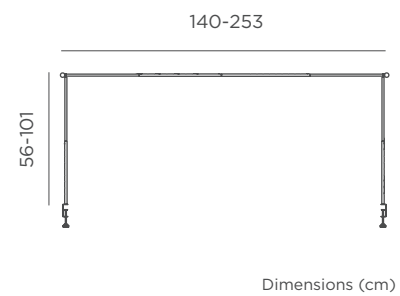

GARLAND LIFT

Black | ● REF: MOBGLF250NXNW

- M Lacquered Steel
- ↔ Extendable Pole

- 📦 Packaging: 74 x 13 x 6 cm
- 📦 Gross Weight (with packaging): 3,39kg