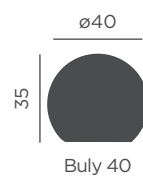

BULY 40

CABLE

REF: LUMBLLO40XXICNW

- IP20 Indoor use
- 💡 Warm light (bulb included)
- lm 600 lm
- 🔘 On / Off Button

- **M** Polyethylene
- 📦 Packaging: 36,8 x 40,3 x 40,3 cm
- 📊 Gross Weight (with packaging): 2kg