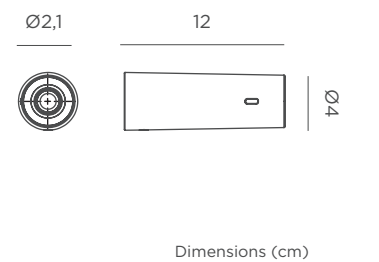

Black | ● REF: LUMROLO40NXWLNW
 White | ○ REF: LUMROLO40BXWLNW

Compatible with Magnetic Hanging Roll Accessory (sold separately) | pag 190

Roll Accessory

MAGNETIC HANGING ROLL ACCESSORY

- 🔗 Hanging product
- 🔗 Magnetic Anchor
- 200 cm
- ✂ Without electrical installation
- 🔗 Easy Installation (Adhesive Pads or Screws)
- M** ABS | Metal
- 📦 Packaging: 6 x 6 x 3,5 cm
- 📦 Gross Weight: 0,04kg