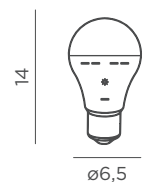

Dimensions (cm)