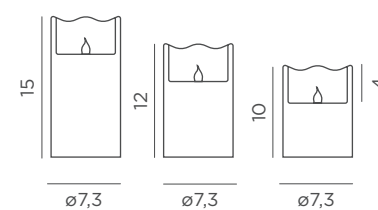

DOLO PACK X3

AAA BATTERIES

- IP44 Outdoor & Indoor use
- ✖ 2 AAA Batteries (not included)
- 💡 Warm Light (included)
- 🔥 Flame effect led light Mode (included)
- lm 20 lm
- 📡 Remote control (included)
- 🕒 Timer
- 📶 Dimmable

REF: LUMDLO803XXAANW

- M Wax
- 📦 Packaging: 8 x 8 x 16 cm (x3 uds)
- 📦 Gross Weight (with packaging): 0.7kg

Dimensions (cm)