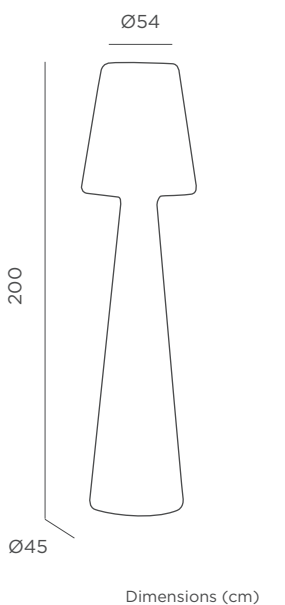

Lola 110

LOLA 110

RECHARGEABLE BATTERY

- IP65 Outdoor & Indoor use
- Rechargeable Battery Electric Charge (Power adapter not included)
- White Light (included)
- RGB Light (included)
- 110 lm
- Remote control (included)

REF: LUMLL110WLNW

- Dimmable
- Led tube lighting (included)
- Polyethylene
- Packaging: 27,5 x 27,5 x 112 cm
- Gross Weight (with packaging): 4,2kg

CABLE

- IP65 Outdoor & Indoor use
- White Light (included)
- 1.600 lm
- Led tube lighting (included)

REF: LUMLL110OFNW

- Polyethylene
- Packaging: 27,5 x 27,5 x 112 cm
- Gross Weight (with packaging): 4,2kg

CABLE

- IP65 Outdoor & Indoor use
- Warm Light (included)
- 1.600 lm
- Led tube lighting (included)

REF: LUMLL110OCNW

- Polyethylene
- Packaging: 26,5 x 26,5 x 111,5 cm
- Gross Weight (with packaging): 4,2kg

Lola 200

LOLA 200

CABLE

- IP65 Outdoor & Indoor use
- White Light (included)
- 2.200 lm
- Led tube lighting (included)

REF: LUMLL200OFNW

- Polyethylene
- Packaging: 55,5 x 55,5 x 204 cm
- Gross Weight (with packaging): 17kg

CABLE

- IP65 Outdoor & Indoor use
- Warm Light (included)
- 2.200 lm
- Led tube lighting (included)

REF: LUMLL200OCNW

- Polyethylene
- Packaging: 55,5 x 55,5 x 204 cm
- Gross Weight (with packaging): 17kg