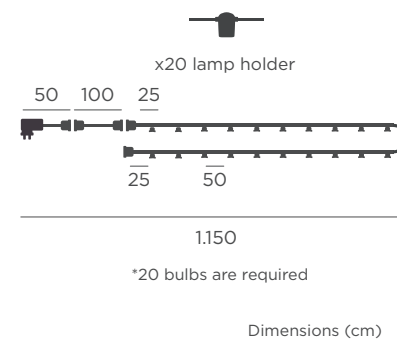

ALLEGRA 220V GARLAND

CABLE

REF: LUMALL220NXOXNW

- IP44 Outdoor & Indoor use
- E27 Lamp Sockets for 220V Bulbs (Bulbs Not Included)
- Connectable

- M PVC
- Packaging: 15 x 28,5 x 15 cm
- Gross Weight (with packaging): 1,8 kg