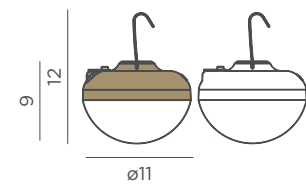

CHERRY

🔋 RECHARGEABLE BATTERY

- IP54 Outdoor & Indoor use
- 🔋 Rechargeable Battery Electric Charge (Power adapter not included)
- 💡 Warm Light (included)
- lm 900 lm
- 📱 Remote Control (included)
- 📶 Dimmable
- 🌀 Hanging product
- 🧲 Magnetic surface
- ♻️ Recycled Plastic
- 📦 Packaging: 11,5 x 11 x 9 cm
- 📦 Gross Weight (with packaging): 0,3kg

White | ○ REF: LUMCHE011BXWLNW
Beige | ● REF: LUMCHE011BEWLNW

Dimensions (cm)