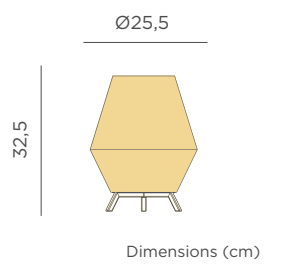

SISINE 30

JUTE CABLE

REF: LUMSIS030XXIXNW

- IP20 Indoor use
- Cable: 150 cm
- ⚡ E27 bulb not included
- 🔘 On / Off Button

- **M** Seagrass
- 📦 Packaging: 40 x 27 x 27 cm
- 📦 Gross Weight (with packaging): 1,4kg

SISINE 70

JUTE CABLE

REF: LUMSIS070XXIXNW

- IP20 Indoor use
- Cable: 150 cm
- ⚡ E27 bulb not included
- 🔘 On / Off Button

- **M** Seagrass
- 📦 Packaging: 50,4 x 50,4 x 74 cm
- 📦 Gross Weight (with packaging): 4kg