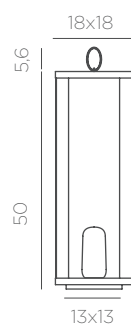

Dimensions (cm)