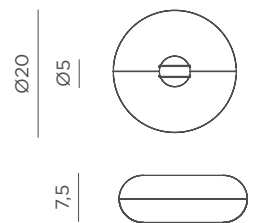

LIMA

RECHARGEABLE BATTERY

- IP54 Outdoor & Indoor use
- Rechargeable Battery Electric Charge (Power adapter not included)
- Warm Light (included)
- RGB Light (included)
- lm 900 lm
- Magnetic surface

White | ○ REF: LUMLMA020BXWLNW

- Remote control (included)
- Dimmable
- Recycled Plastic
- Packaging: 21 x 21 x 9 cm
- Gross Weight (with packaging): 0,85kg

Dimensions (cm)