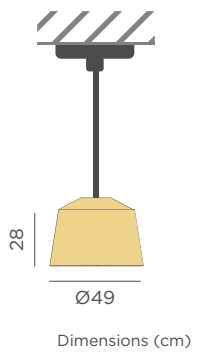

AMALFI 50

CEILING CANOPY

- IP20 Indoor use
- Cable: 150 cm
- ⚡ E27 bulb not included
- 🔘 Hanging product

REF: LUMAMA050XXHINW

- M Rattan
- 📦 Packaging: 51 x 51 x 30 cm
- 📊 Gross Weight (with packaging): 1,46kg