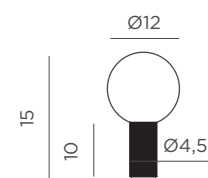

Dimensions (cm)

MADE OF RECYCLED
MATERIALS