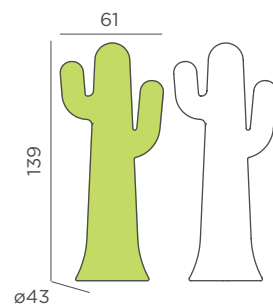

Dimensions (cm)

CABLE

- IP65 Outdoor & Indoor use
- Warm Light (included)
- lm 1.800 lm
- Led tube lighting (included)

White | ☐ REF: LUMPC140OCNW

- M Polyethylene
- Packaging: 44 x 51 x 140 cm
- Gross Weight (with packaging): 7kg

Dimensions (cm)