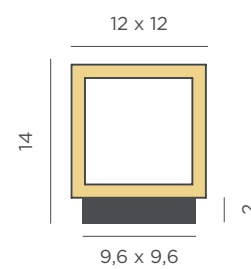

REF: LUMVGA012XXSWNW

-  Hanging product (rope not included)
-  Integrated solar panel
-  Bamboo
-  Packaging: 13 x13 x 14,5 cm
-  Gross Weight (with packaging): 0,4kg

Dimensions (cm)

Jack Lux

JACK 10

JACK 10 LUX