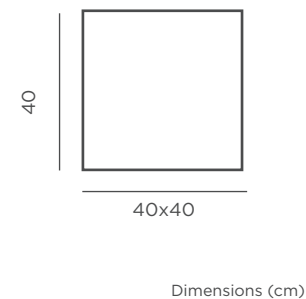

GIFTY 40

SOLAR & RECHARGEABLE BATTERY

REF: LUMGFT040XXSSNW

- Outdoor & Indoor use
- Solar + Rechargeable Battery Electric Charge (Power adapter not included)
- Warm Light (included)
- White Light (included)
- RGB Light (included)
- 600 lm
- Remote control (included)

- Dimmable
- Twilight sensor
- Integrated solar panel
- Polyethylene
- Packaging: 41 x 41 x 43 cm
- Gross Weight (with packaging): 4,5kg