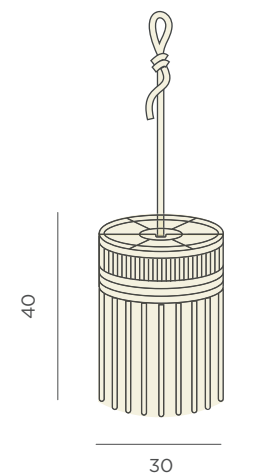

White | REF: LUMMKNO40XXWLNW

- Rechargeable bulb Cherry included
- Hanging product
- Rope: 300 cm
- Cotton
- Packaging: 32 x 32 x 12 cm
- Gross Weight (with packaging): 1kg

Dimensions (cm)

Edy

WITHOUT
CABLES