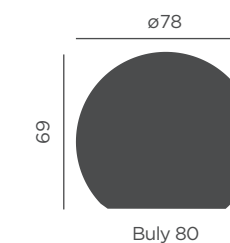

BULY 80

CABLE

REF: LUMBLLO80XXICNW

- IP20 Indoor use
- 💡 Warm light (bulb included)
- lm 600 lm
- 🔘 On / Off Button

- **M** Polyethylene
- 📦 Packaging: 70,3 x 79,5 x 79,5 cm
- 📊 Gross Weight (with packaging): 3,2kg