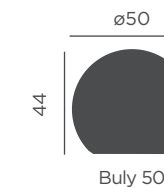

BULY 50

CABLE

REF: LUMBLLO50XXICNW

- IP20 Indoor use
- 💡 Warm light (bulb included)
- lm 600 lm
- 🔘 On / Off Button

- **M** Polyethylene
- 📦 Packaging: 45,3 x 50,8 x 50,8 cm
- 📊 Gross Weight (with packaging): 3,2kg