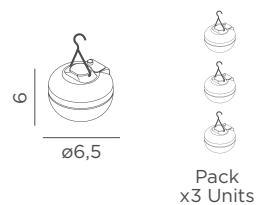

White | REF: LUMCHE060BXWLNW

- Hanging product
- Magnetic surface
- Recycled Plastic
- Packaging: 23 x 9 x 6.3 cm
- Gross Weight (with packaging): 0.4kg

Dimensions (cm)

MADE OF RECYCLED MATERIALS

Coco

COCO