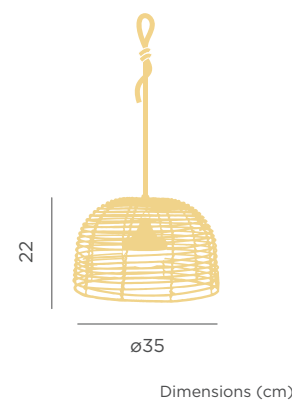

BOSSA HANG BATTERY

RECHARGEABLE BATTERY

REF: LUMBOHXNW

- IP54 Outdoor & Indoor use
- Rechargeable Battery Electric Charge (Power adapter not included)
- Warm Light (included)
- 900 lm
- Remote control (included)
- Dimmable

- Rechargeable bulb Cherry (included)
- Hanging product
- Rope: 300cm
- Rattan
- Packaging: 38,4 x 38,4 x 23 cm
- Gross Weight (with packaging): 1,5kg