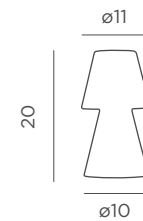

Lola

LOLA 20

RECHARGEABLE BATTERY

REF: LUMLL020WLNW

- IP43 Outdoor & Indoor use
- Rechargeable Battery Electric Charge (Power adapter not included)
- White Light (included)
- RGB Light (included)
- 18 lm

- Touch control
- PC
- Packaging: 11,4 x 11,4 x 21,1 cm
- Gross Weight (with packaging): 0,3kg

Dimensions (cm)