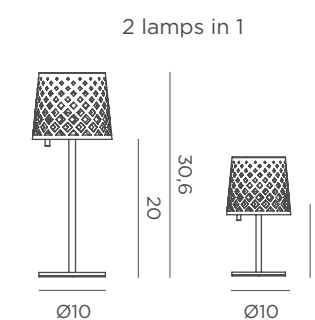

SOLAR GRETITA TABLE LAMP

SOLAR & RECHARGEABLE BATTERY

- IP44 Outdoor & Indoor use
- Solar + Rechargeable Battery Electric Charge (Power adapter not included)
- Warm Light (included)
- 100 lm
- Dimmable

Black | ● REF: LUMGTS030NXSWNW

- Integrated solar panel
- Twilight sensor
- Metal | PET
- Packaging: 12,5 x 13,5 x 11,5 cm
- Gross Weight (with packaging): 0,76kg

Dimensions (cm)