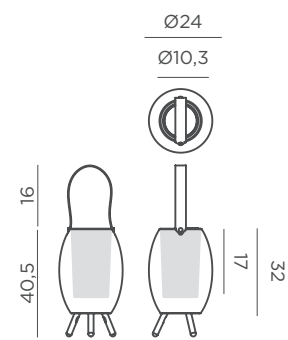

Apolo

APOLO 45

RECHARGEABLE BATTERY

REF: LUMAPLO45XXPLNW

- IP44 Outdoor & Indoor use
- Rechargeable Battery Electric Charge (Power adapter not included)
- White Light (included)
- RGB Light (included)
- 150 lm
- Remote control (included)

- Dimmable
- Play music
- x1 Speaker
- Polyurethane | Synthetic leather handle
- Packaging: 25 x 25 x 40,5 cm
- Gross Weight (with packaging): 3,3kg

Dimensions (cm)