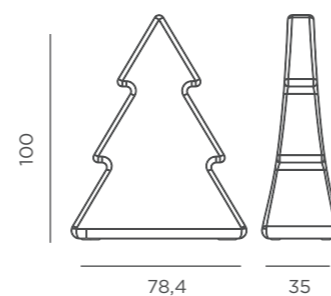

PINUS 100

RECHARGEABLE BATTERY

REF: LUMPNI00TWLNW

- IP65 Outdoor & Indoor use
- Rechargeable Battery Electric Charge (Power adapter not included)
- White Light (included)
- RGB Light (included)
- lm 110 lm
- Remote control (included)

- Dimmable
- Led tube lighting (included)
- **M** Polyethylene
- Packaging: 57,5 x 62 x 24,6 cm
- Gross Weight (with packaging): 3,2kg

Dimensions (cm)

CABLE

REF: LUMPNI00OFNW

- IP65 Outdoor & Indoor use
- White Light (included)
- lm 1400 lm

- **M** Polyethylene
- Packaging: 57,5 x 62 x 24,6 cm
- Gross Weight (with packaging): 3,2kg

CABLE

REF: LUMPNI00ICNW

- IP20 Indoor use
- Warm Light (included)
- lm 1400 lm
- **M** Polyethylene

- On / Off Button
- Packaging: 43,5 x 47 x 23,5 cm
- Gross Weight (with packaging): 1,9kg