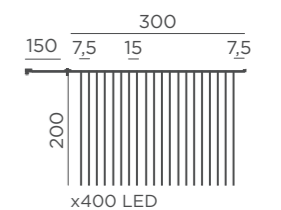

Stella

STELLA

SOLAR & RECHARGEABLE BATTERY

- IP44 Outdoor & Indoor use
- Solar + Rechargeable Battery Electric Charge (Power adapter not included)
- Warm Light (included)
- lm 35 lm (lumens per bulb)
- Solar panel included

REF: LUMGSTLSLNW

- Twilight sensor
- **M** PVC | Transparent cable
- Packaging: 15 x 20 x 15 cm
- Gross Weight (with packaging): 0,7kg

Dimensions (cm)

CABLE

- IP44 Outdoor & Indoor use
- Warm Light (included)
- lm 35 lm (lumens per bulb)
- Connectable

REF: LUMGSTLOCNW

- **M** PVC | Transparent cable
- Packaging: 12 x 20 x 17 cm
- Gross Weight (with packaging): 0,4kg

Luceo 10 | 3x2

LUCEO 10

SOLAR

- IP44 Outdoor & Indoor use
- Solar battery
- Warm Light (included)
- lm NA
- Solar panel included

REF: LUMLUC010XXSLNW

- Twilight sensor
- **M** PVC | Transparent cable
- Packaging: 14 x 7 x 8 cm
- Gross Weight (with packaging): 0,2kg

Dimensions (cm)

LUCEO 3X2

CABLE

- IP44 Outdoor & Indoor use
- Warm Light (included)
- lm NA
- Connectable

REF: LUMLUC320XXOCNW

- **M** PVC | Transparent cable
- Packaging: 18 x 18 x 10 cm
- Gross Weight (with packaging): 0,71kg