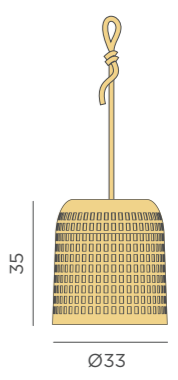

Dimensions (cm)