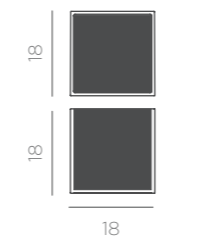

Dimensions (cm)