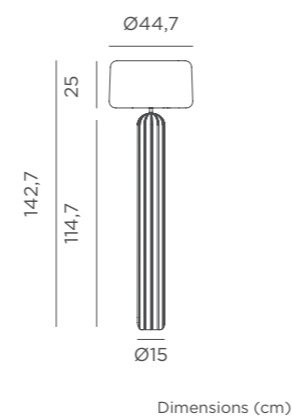

PHOEBE 145

☀️ + 🔋 SOLAR & RECHARGEABLE BATTERY

- IP65 Outdoor & Indoor use
- 🔋 Solar + Rechargeable Battery Electric Charge (Power adapter not included)
- 💡 Warm Light (included)
- lm 200 lm
- 📶 Remote Control (included)
- 🔊 Dimmable
- 🌙 Twilight sensor
- 📦 Polyethylene | Metal (weight stability included)
- 📦 Packaging: 46 x 46 x 145 cm
- 📦 Gross Weight (with packaging): 5,6kg

- Beige | ● REF: LUMPHB145BESWNW
- Burgundy | ● REF: LUMPHB145BOSWNW
- Olive | ● REF: LUMPHB145OLSWNW
- Mustard | ● REF: LUMPHB145AMSWNW