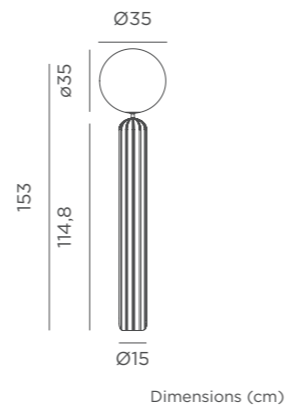

MONICA 150

RECHARGEABLE BATTERY

- IP54 Outdoor & Indoor use
- Rechargeable Battery Electric Charge (driver not included)
- Warm Light (included)
- White Light (included)
- 700 lm
- Remote control (included)
- Dimmable
- M Polyethylene | Metal (weight stability included)
- Packaging: 36 x 36 x 155 cm
- Gross Weight (with packaging): 4,5kg

- Beige | REF: LUMMNC150BEWLNW
- Burgundy | REF: LUMMNC150BOWLNW
- Olive | REF: LUMMNC150OLWLNW
- Mustard | REF: LUMMNC150AMWLNW