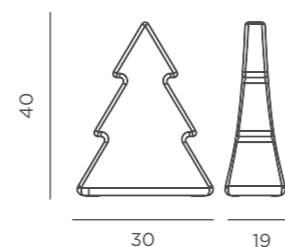

Pinus 40/100/160

PINUS 40

SOLAR & RECHARGEABLE BATTERY

REF: LUMPNO40SSNW

- IP65 Outdoor & Indoor use
- Solar + Rechargeable Battery Electric Charge (Power adapter not included)
- Warm Light (included)
- White Light (included)
- RGB Light (included)
- lm 600 lm
- Remote control (included)

- Dimmable
- Twilight sensor
- Integrated solar panel
- **M** Polyethylene
- Packaging: 41 x 31,5 x 20,4 cm
- Gross Weight (with packaging): 1,3kg

Dimensions (cm)