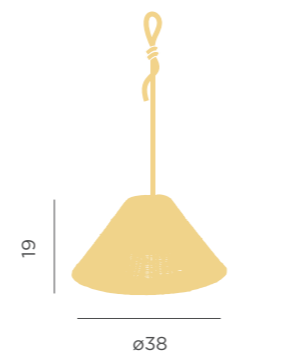

- Rechargeable bulb Cherry (included)
- Hanging product
- Rope: 300cm
- Rattan
- Packaging: 38,4 x 38,4 x 19,8 cm
- Gross Weight (with packaging): 1,4kg

Dimensions (cm)

REONA HANG BATTERY

RECHARGEABLE BATTERY