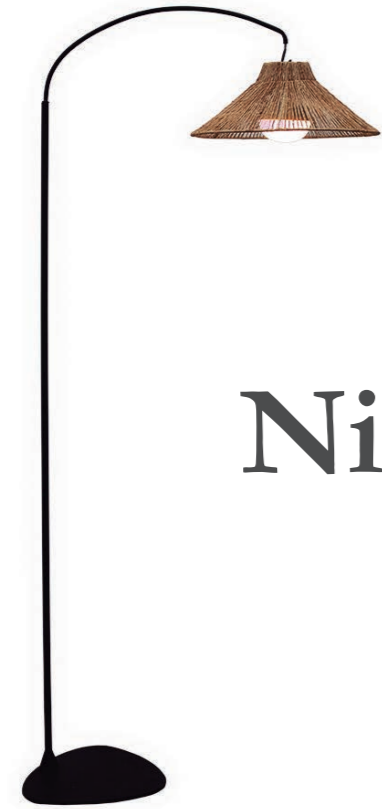

- Packaging: 38 x 38 x 138,5 cm
- Gross Weight (with packaging): 6,5kg

Dimensions (cm)

Niza 165

NIZA 165

RECHARGEABLE BATTERY

-  IP54 Outdoor & Indoor use
-  Rechargeable Battery Electric Charge (Power adapter not included)
-  Warm Light (included)
-  900 lm
-  Remote control (included)