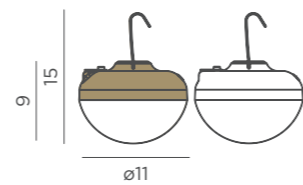

CHERRY

🔋 RECHARGEABLE BATTERY

- IP54 Outdoor & Indoor use
- 🔋 Rechargeable Battery Electric Charge (Power adapter not included)
- 💡 Warm Light (included)
- lm 900 lm
- 📶 Remote Control (included)
- 📶 Dimmable
- 🔗 Hanging product
- 🧲 Magnetic surface
- ♻️ Recycled Plastic
- 📦 Packaging: 9,5 x 12 x 13,5 cm
- 📦 Gross Weight (with packaging): 0,3kg

White | ○ REF: LUMCHE011BXWLNW
Beige | ● REF: LUMCHE011BEWLNW

Dimensions (cm)