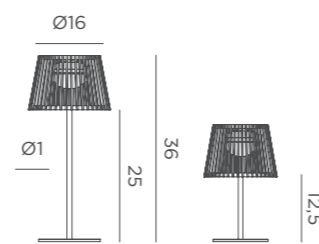

OKINAWA TABLE LAMP

SOLAR & RECHARGEABLE BATTERY

REF: LUMOKT036NWSWNW

- Outdoor & Indoor use
- Solar + Rechargeable Battery Electric Charge (Power adapter not included)
- Warm Light (included)
- 350 lm
- Remote control (included)
- Dimmable
- Rechargeable bulb Mini Cherry (included)
- Integrated solar panel
- Bamboo | Metal (black colour)
- Packaging: 16,5 x 16,5 x 12 cm
- Gross Weight (with packaging): 0,9kg

2 lamps in 1

Dimensions (cm)