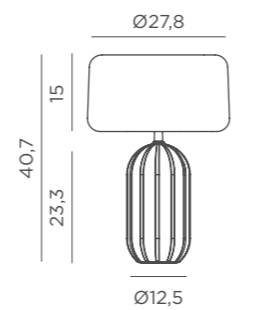

PHOEBE 45

☀️ + 🔋 SOLAR & RECHARGEABLE BATTERY

- IP65 Outdoor & Indoor use
- 🔌 Solar + Rechargeable Battery Electric Charge (Power adapter not included)
- 💡 Warm Light (included)
- 💡 200 lm
- 📶 Remote Control (included)
- 🔊 Dimmable
- 🌙 Twilight sensor
- 📦 Polyethylene | Metal (weight stability included)
- 📦 Packaging: 29 x 29 x 42 cm
- 📦 Gross Weight (with packaging): 2kg

- Beige | ○ REF: LUMPHB040BESWNW
- Burgundy | ● REF: LUMPHB040BOSWNW
- Olive | ● REF: LUMPHB040OLSWNW
- Mustard | ● REF: LUMPHB040AMSWNW

Dimensions (cm)