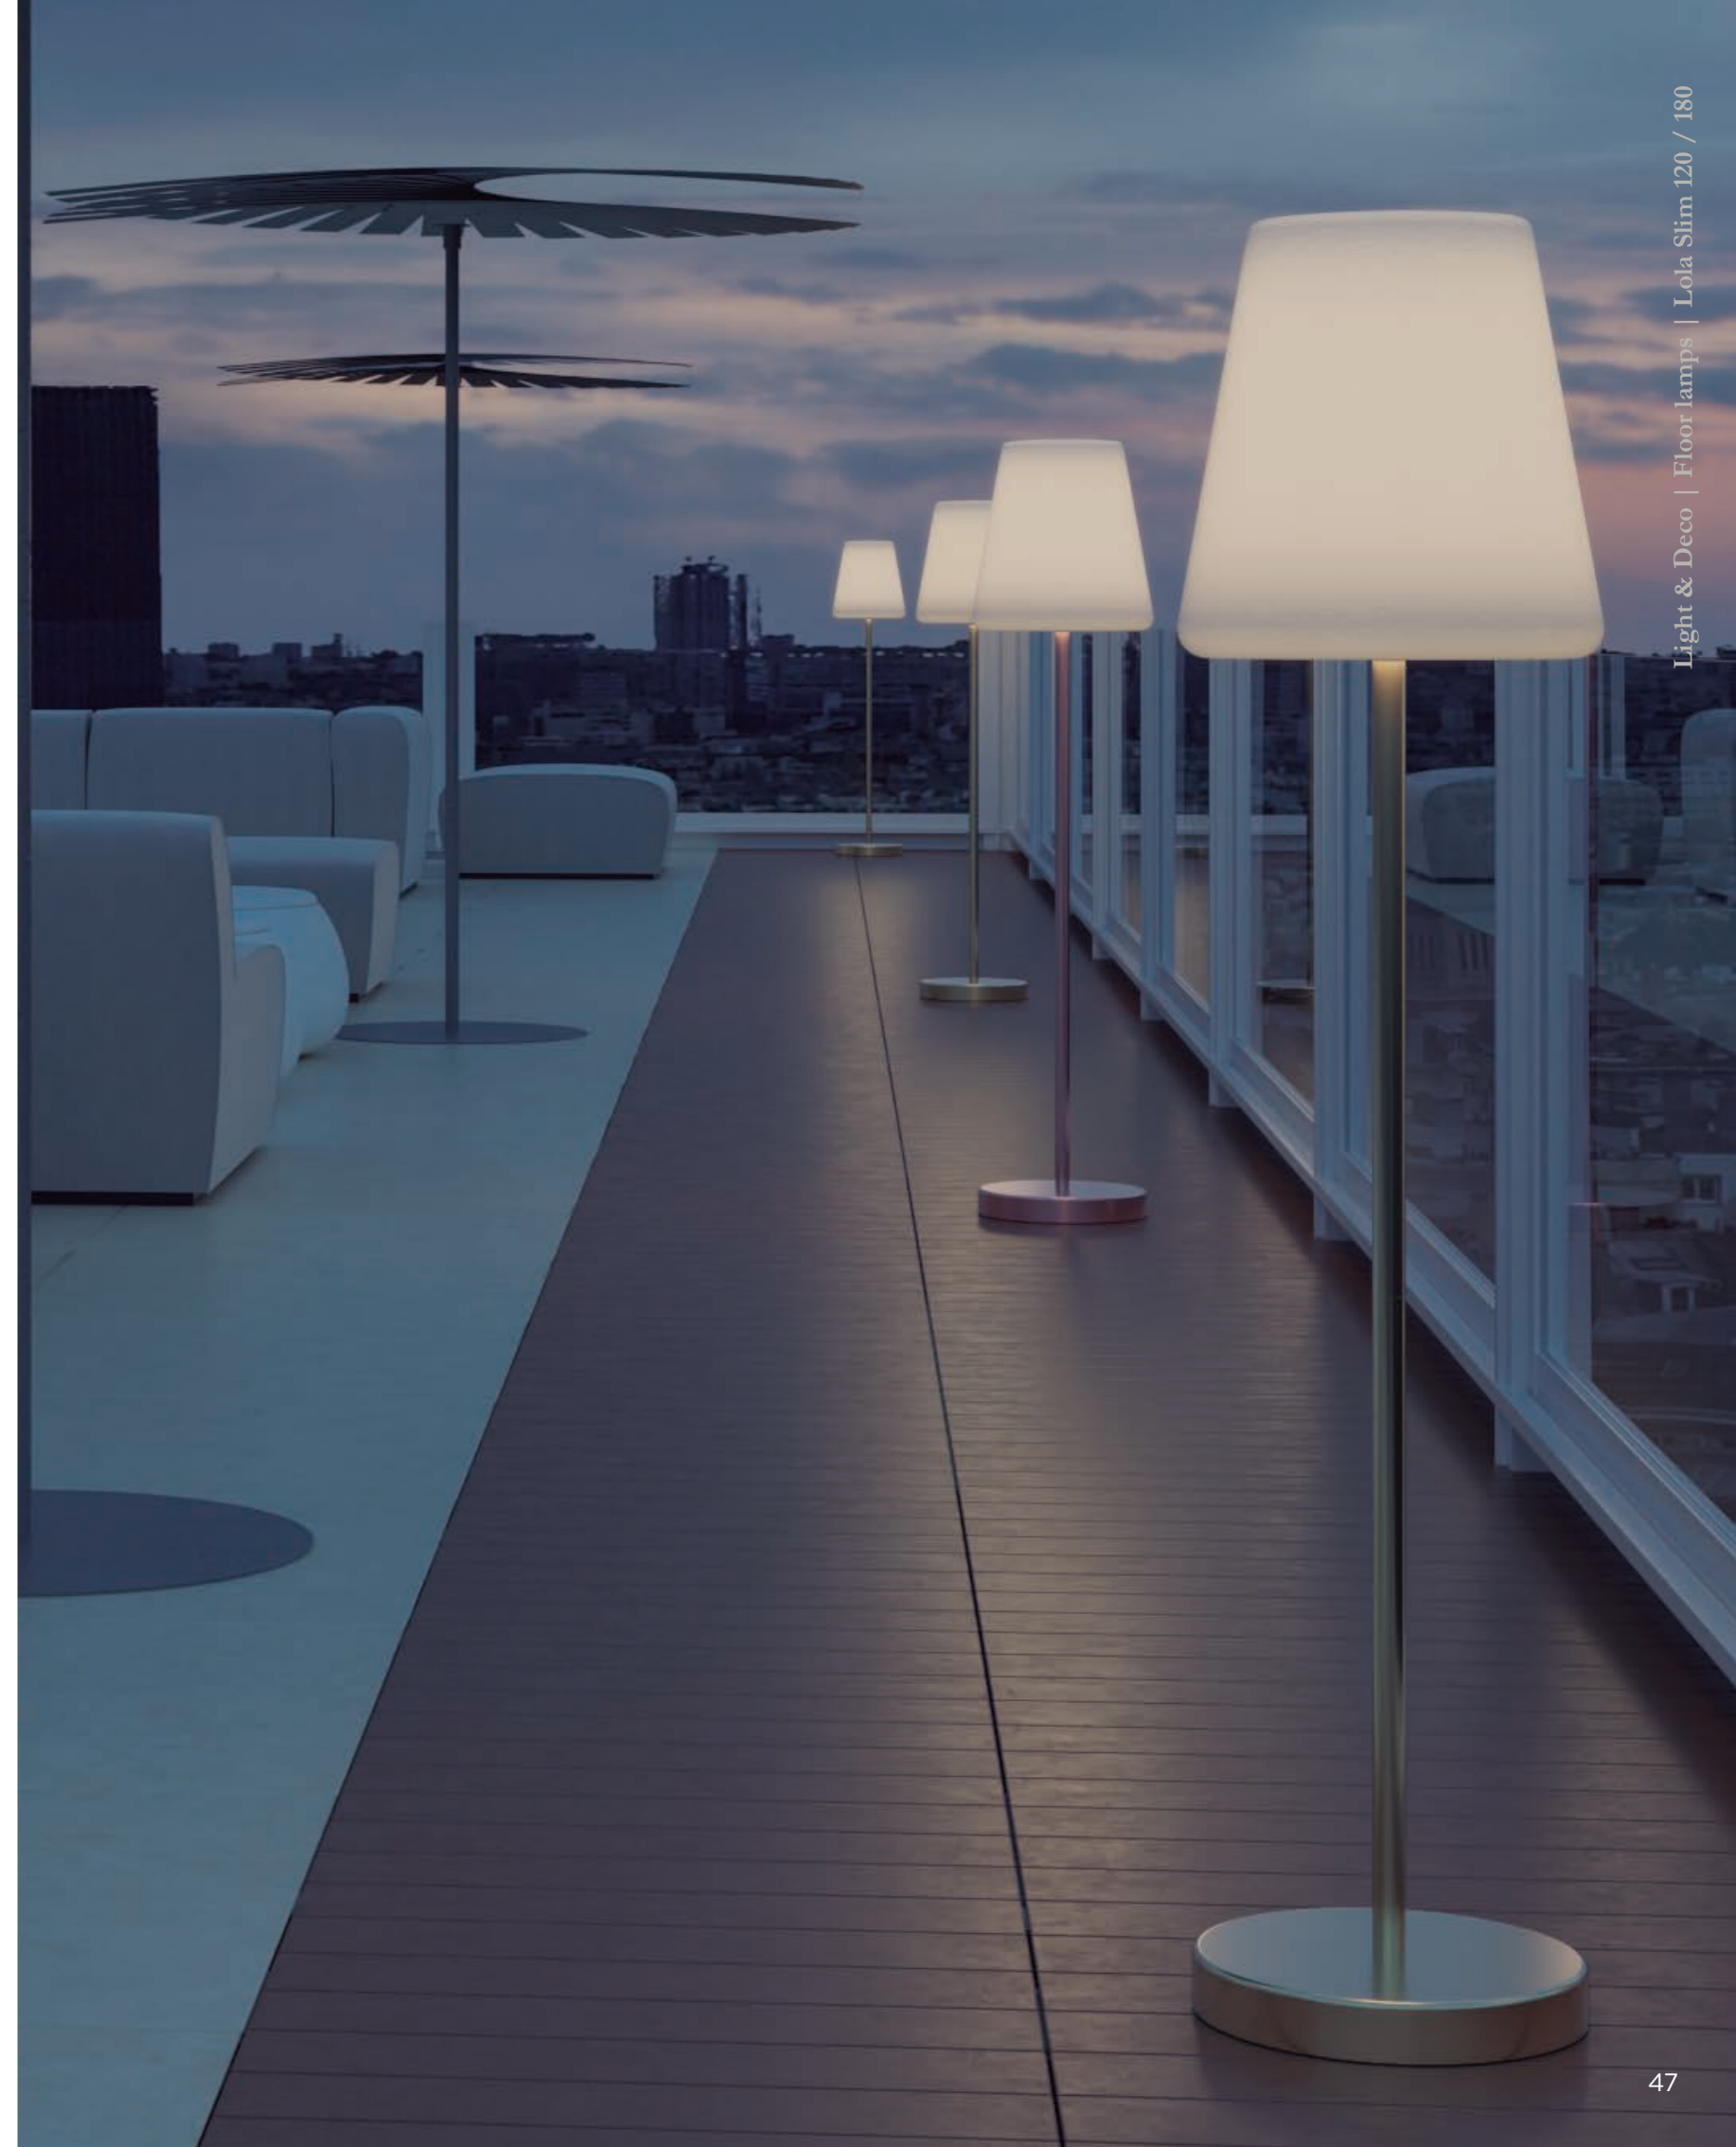

Lola Slim 120

LOLA SLIM 120

SOLAR & RECHARGEABLE BATTERY

- IP65 Outdoor & Indoor use
- Solar + Rechargeable Battery Electric Charge (Power adapter not included)
- Warm Light (included)
- White Light (included)
- RGB Light (included)
- Im 600 lm
- Remote control (included)
- Dimmable
- Twilight sensor
- **M** Lacquered Iron | Polyethylene
- Packaging: 39 x 39 x 39,5 cm
- Gross Weight (with packaging): 7kg

- Anthracite | ● REF: LUMLLS120ANSSNW
- Brass | ● REF: LUMLLS120BRSSNW

Lola Slim 180

LOLA SLIM 180

SOLAR & RECHARGEABLE BATTERY

- IP65 Outdoor & Indoor use
- Solar + Rechargeable Battery Electric Charge (Power adapter not included)
- Warm Light (included)
- White Light (included)
- RGB Light (included)
- Im 600 lm
- Remote control (included)
- Dimmable
- Twilight sensor
- **M** Lacquered Iron | Polyethylene
- Packaging: 47 x 54 x 58,5 cm
- Gross Weight (with packaging): 19,64kg

- Rose gold | ● REF: LUMLLS180RGSSNW
- Brass | ● REF: LUMLLS180BRSSNW

JUTE CABLE

- IP65 Outdoor & Indoor use
- Warm Light (included)
- White Light (included)
- Im 860 lm
- Remote control (included)
- Dimmable
- **M** Lacquered Iron | Polyethylene
- Packaging: 47 x 54 x 58,5 cm
- Gross Weight (with packaging): 19,64kg

- Rose gold | ● REF: LUMLLS180RGINOUTNW
- Brass | ● REF: LUMLLS180BRINOUTNW