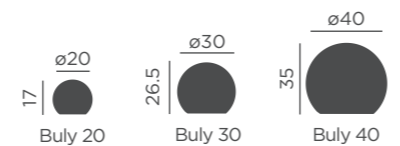

REF: LUMBLO40FTNW

- ☞ Packaging: 36,6 x 40,3 x 40,3 cm
- 📦 Gross Weight (with packaging): 1,9kg

Dimensions (cm)

PLAY DISK 40

RECHARGEABLE BATTERY

- IP67 Outdoor & Indoor use
- Rechargeable Battery Electric Charge (Power adapter not included)
- RGB Light (included)
- 900 lm
- Remote control (included)
- Dimmable

REF: LUMPK040XXPLNW

- 🎵 Play Music
- 🌊 Floating, not submersible
- M Polyethylene
- ☞ Packaging: 39,5 x 6,5 x 39,5 cm
- 📦 Gross Weight (with packaging): 2,65kg
- 🔗 Up to two Play Disk can be connected