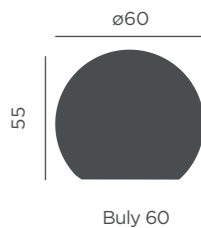

BULY 60

CABLE

REF: LUMBLLO60XXICNW

- IP20 Indoor use
- 💡 Warm light (bulb included)
- lm 600 lm
- 🔘 On / Off Button

- **M** Polyethylene
- 📦 Packaging: 57 x 60 x 60 cm
- 📊 Gross Weight (with packaging): 4,5kg