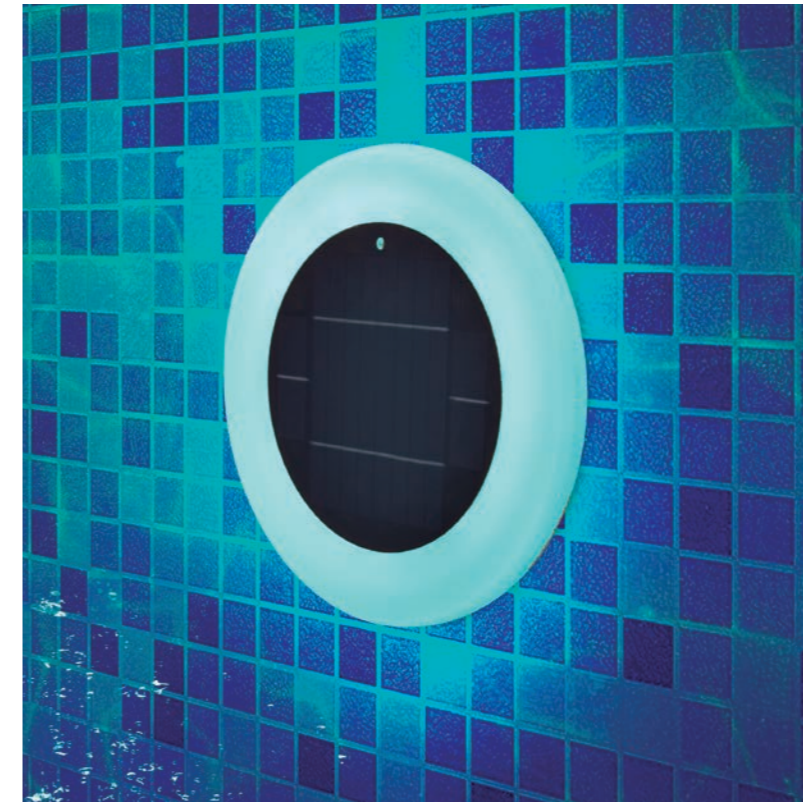

PAPAYA 12

MAGNETIC RECHARGEABLE BATTERY

- Outdoor use
- Magnetic rechargeable battery
- Warm Light (included)
- White Light (included)
- RGB Light (included)
- 800 lm

REF: LUMPPY012XXWLNW

- Remote control (included)
- Dimmable
- Floating & submersible
- Polycarbonate
- Packaging: 12,5 x 12,5 x 5,3 cm
- Gross Weight (with packaging): 0,6kg

PAPAYA 30

+ SOLAR & MAGNETIC RECHARGEABLE BATTERY

- Outdoor use
- Solar + Magnetic rechargeable battery
- Warm Light (included)
- White Light (included)
- RGB Light (included)
- 800 lm
- Remote control (included)

REF: LUMPPY030XXSLNW

- Dimmable
- Floating & submersible
- Integrated solar panel
- Polycarbonate
- Packaging: 29,5 x 4,3 x 29,5 cm
- Gross Weight (with packaging): 1,16kg