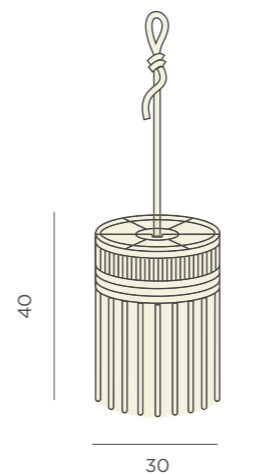

White | ○ REF: LUMMKNO40XXWLNW

- 🔌 Rechargeable bulb Cherry included
- 📏 Hanging product
- Rope: 300 cm
- M Cotton
- 📦 Packaging: 32 x 32 x 12 cm
- 📦 Gross Weight (with packaging): 1kg

Dimensions (cm)

BITA