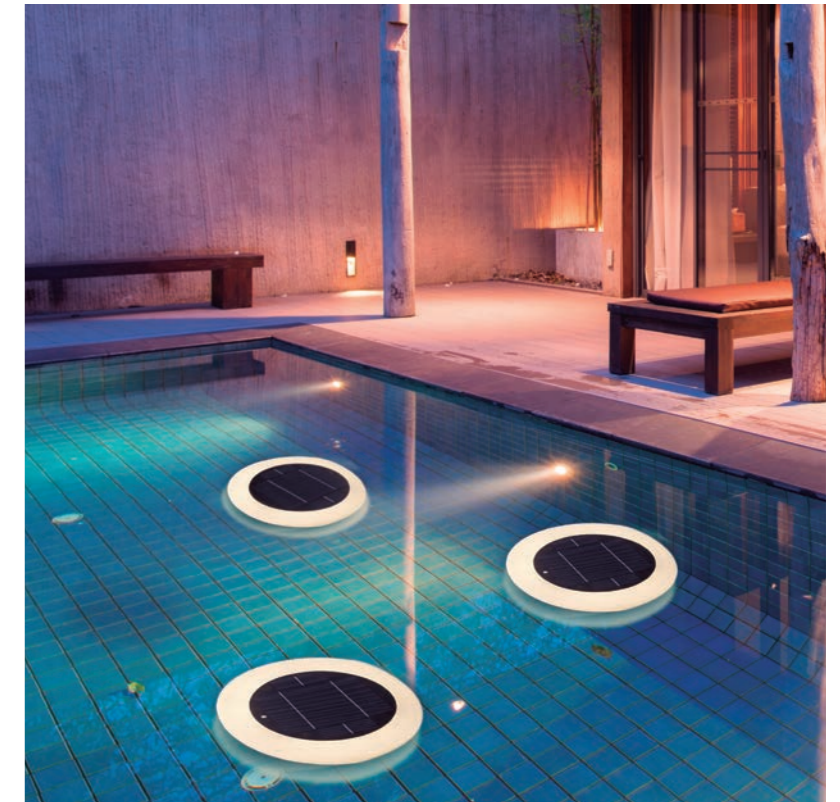

PAPAYA 12

MAGNETIC RECHARGEABLE BATTERY

- Outdoor use
- Magnetic rechargeable battery
- Warm Light (included)
- White Light (included)
- RGB Light (included)
- 800 lm

REF: LUMPPY012XXWLNW

- Remote control (included)
- Dimmable
- Floating & submersible
- Polycarbonate
- Packaging: 12,5 x 12,5 x 5,3 cm
- Gross Weight (with packaging): 0,6kg

PAPAYA 30

+ SOLAR & MAGNETIC RECHARGEABLE BATTERY

- Outdoor use
- Solar + Magnetic rechargeable battery
- Warm Light (included)
- White Light (included)
- RGB Light (included)
- 800 lm
- Remote control (included)

REF: LUMPPY030XXSLNW

- Dimmable
- Floating & submersible
- Integrated solar panel
- Polycarbonate
- Packaging: 29,5 x 4,3 x 29,5 cm
- Gross Weight (with packaging): 1,16kg