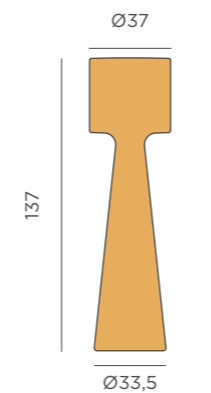

JUTE CABLE

REF: LUMGRC140XXOCNW

- IP54 Outdoor & Indoor use
- Bulb E27 (not included)
- M Rattan | Metal (weight stability included)

- Packaging: 38 x 38 x 138,5 cm
- Gross Weight (with packaging): 6,5kg

Dimensions (cm)