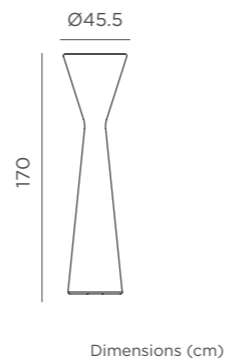

CABLE

- IP65 Outdoor & Indoor use
- White Light (included)
- 2.200 lm
- Led tube lighting (included)

REF: LUMKN170OFNW

- Polyethylene
- Packaging: 45,8 x 45,8 x 171 cm
- Gross Weight (with packaging): 10,3kg