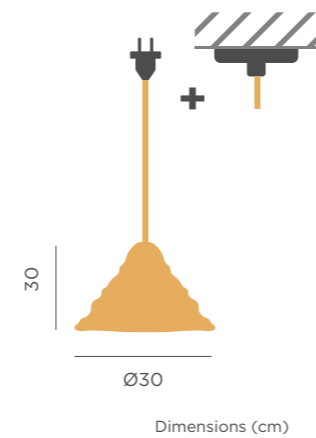

MARO HANG CABLE

+ JUTE TEXTILE CABLE + CEILING CANOPY

- IP44 Outdoor & Indoor use
- E27 bulb (not included)
- Hanging product
- Cable: 500cm (ARTEIXO JUTE included)
- Accessory for ceiling installation (included)

REF: LUMMRO020XXHXNW

- M Natural fibres
- Packaging: 30 x 30 x 11 cm
- Gross Weight (with packaging): 0,9kg