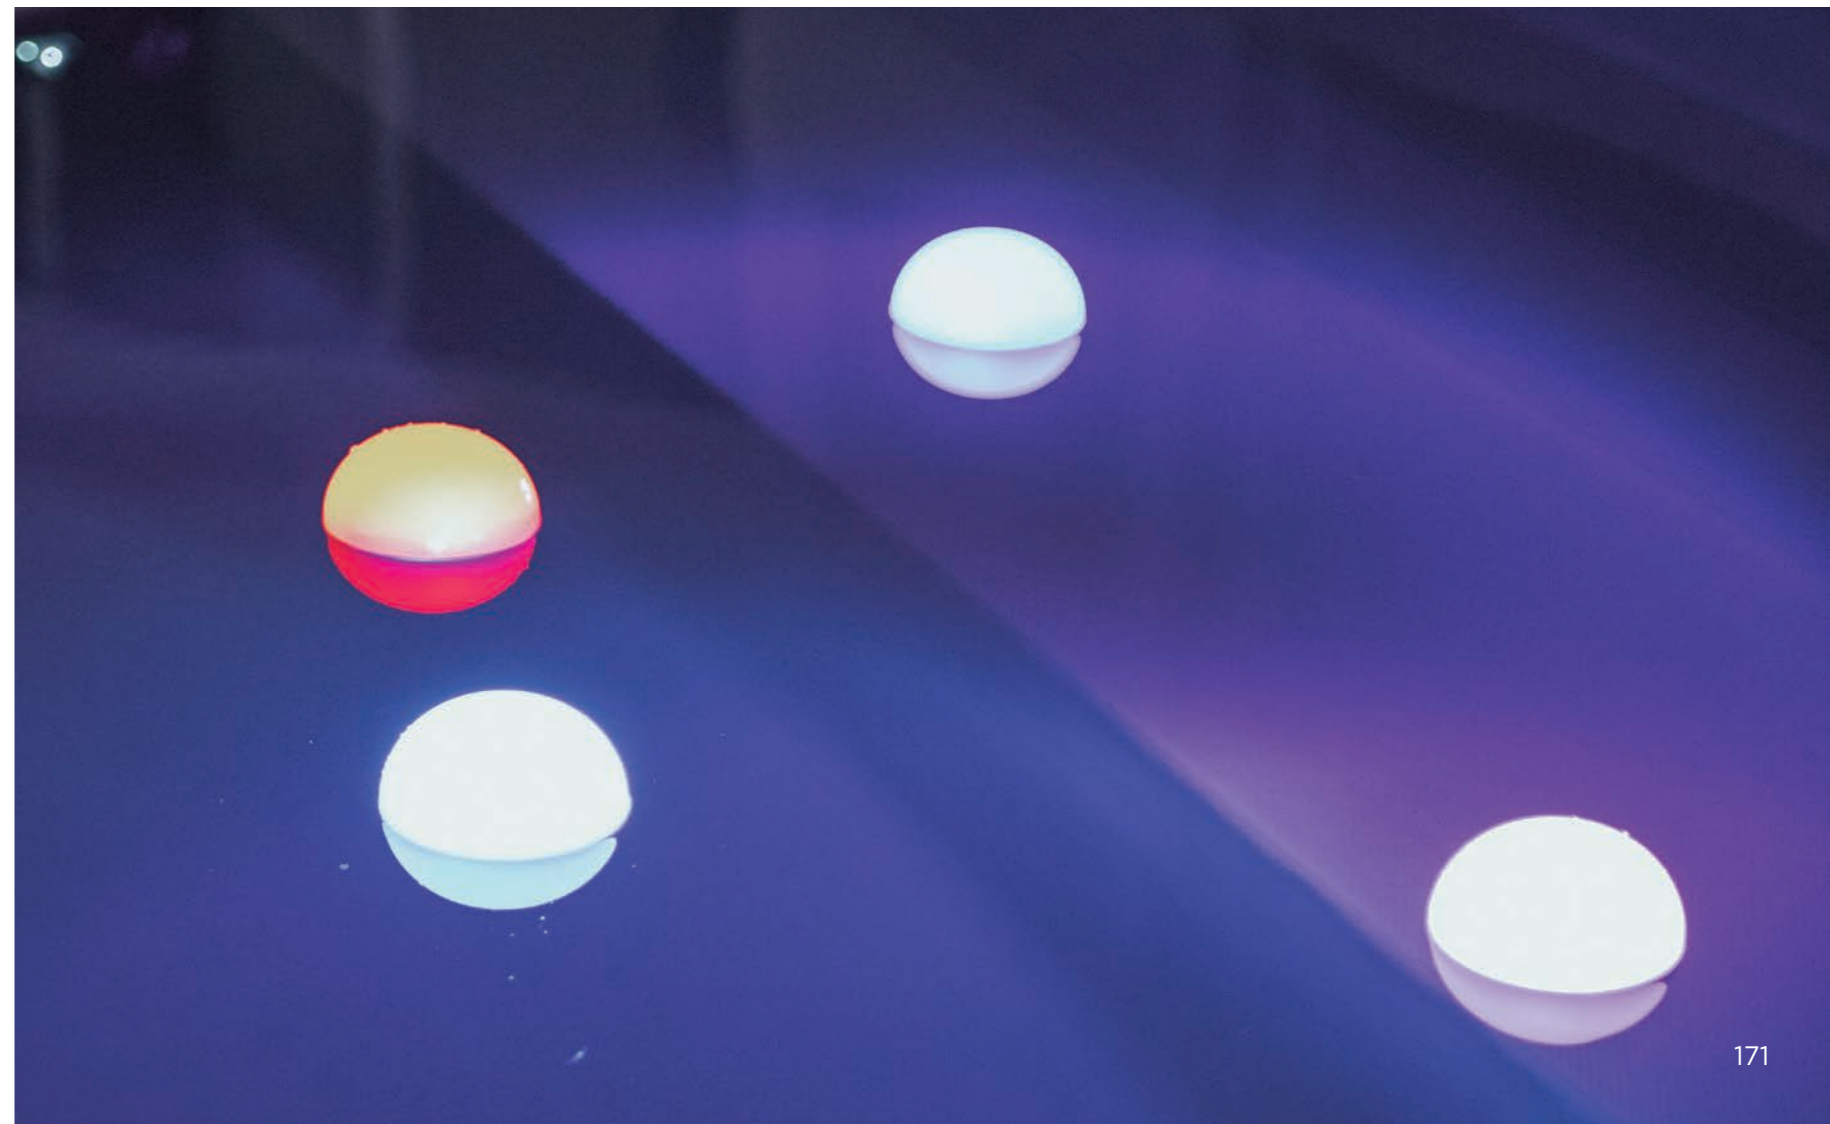

Coco

MADE OF RECYCLED MATERIALS

Light & Deco | Portable Light Bulb | Coco

COCO

MAGNETIC PLUG

- IP68 Outdoor & Indoor use
- Magnetic Plug
- Warm Light (included)
- RGB Light (included)
- 900 lm
- Remote control (included)

White | REF: LUMCCO011BXFTNW

- Dimmable
- Hanging product
- Floating and submersible
- Recycled Plastic
- Packaging: 11,5 x 9 x 11,5 cm
- Gross Weight (with packaging): 0,5kg