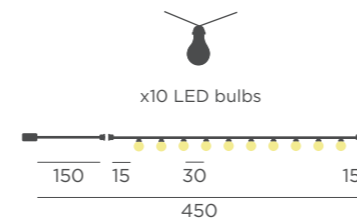

STELLA

SOLAR & RECHARGEABLE BATTERY

- IP44 Outdoor & Indoor use
- Solar + Rechargeable Battery Electric Charge (Power adapter not included)
- Warm Light (included)
- lm 35 lm (lumens per bulb)
- Solar panel included

REF: LUMGSTLSLNW

- Twilight sensor
- **M** PVC | Transparent cable
- Packaging: 15 x 20 x 15 cm
- Gross Weight (with packaging): 0,7kg