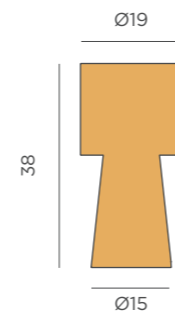

- Packaging: 20 x 20 x 39 cm
- Gross Weight (with packaging): 0,9kg

JUTE CABLE

REF: LUMGRC040XXOCNW

- IP54 Outdoor & Indoor use
- Bulb E27 (not included)
- M Rattan

- Packaging: 20 x 20 x 39 cm
- Gross Weight (with packaging): 1,1kg