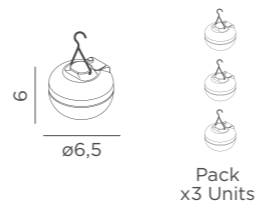

White | REF: LUMCHE060BXWLNW

- Hanging product
- Magnetic surface
- Recycled Plastic
- Packaging: 23 x 9 x 6,3 cm
- Gross Weight (with packaging): 0,4kg

Dimensions (cm)

MADE OF RECYCLED MATERIALS

Coco

MADE OF RECYCLED MATERIALS