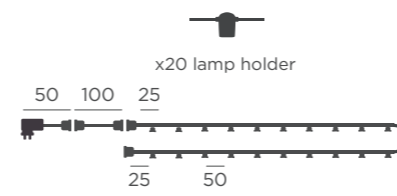

ALLEGRA 220V GARLAND

CABLE

REF: LUMALL220NXOXNW

- IP44 Outdoor & Indoor use
- E27 Lamp Sockets for 220V Bulbs (Bulbs Not Included)
- Connectable

- M PVC
- Packaging: 15 x 28,5 x 15 cm
- Gross Weight (with packaging): 1,8 kg

1,150

*20 bulbs are required

Dimensions (cm)

COMPATIBLE WITH:

BULB 220V ST64 (PACK 10)

REF: LUMBBL064XXOCNW

- x10 Warm Light, Bulb E27, Max 15W AC 220-240V 50/60Hz
- lm 85 lm (lumens per bulb)
- M PET
- Packaging: 28,5 x 12 x 15 cm
- Gross Weight (with packaging): 0,4 kg