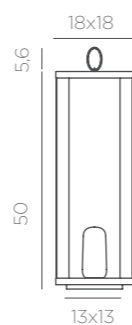

Siroco 50

SIROCO 50

RECHARGEABLE BATTERY

- IP65 Outdoor & Indoor use
- Rechargeable Battery Electric Charge (Power adapter not included)
- Warm Light Mode
- Flame effect led light Mode
- 200 lm
- Remote control (included)

REF: LUMSRC050BXWLNW

- Dimmable
- Candy lamp (included)
- Lacquered Iron (black colour)
- Packaging: 51,3 x 19 x 19 cm
- Gross Weight (with packaging): 2,5kg

Dimensions (cm)