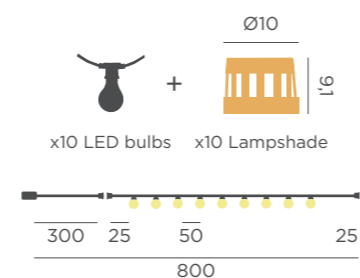

JUTE CABLE

REF: LUMAUR800XXOCNW

- IP44 Outdoor & Indoor use
- Warm Light (included)
- 35 lm (lumens per bulb)
- Connectable

- Jute
- Packaging: 12 x 35 x 21 cm
- Gross Weight (with packaging): 0,78kg

Dimensions (cm)