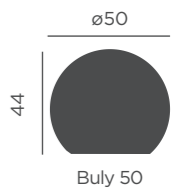

BULY 50

CABLE

REF: LUMBLLO50XXICNW

- IP20 Indoor use
- 💡 Warm light (bulb included)
- lm 600 lm
- 🔘 On / Off Button

- **M** Polyethylene
- 📦 Packaging: 45,3 x 50,8 x 50,8 cm
- 📊 Gross Weight (with packaging): 3,2kg