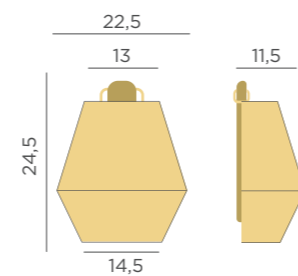

SISINE 25 WALL LAMP

RECHARGEABLE BATTERY

- IP54 Outdoor & Indoor use
- Rechargeable Battery Electric Charge (Power adapter not included)
- Warm Light (included)
- 900 lm
- Remote control (included)

REF: LUMSIS025XXWLNW

- Dimmable
- Rechargeable bulb Cherry (included)
- Seagrass
- Packaging: 21,2 x 27,2 x 16,3 cm
- Gross Weight (with packaging): 1,37kg

Dimensions (cm)