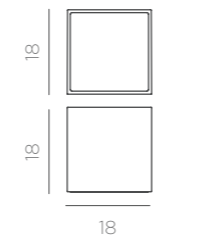

WALLY SQUARE 18X18X18

SOLAR

- IP65 Outdoor use
- Solar Charge
- Warm Light (included)
- 1000 lm
- Twilight sensor

REF: LUMWLC018XXSPNW

- Motion sensor
- Solar panel included
- Recycled Plastic
- Packaging: 19,3 x 19,3 x 19,7 cm
- Gross Weight (with packaging): 0,72kg

Dimensions (cm)

WALLY SQUARE POT 18X18X18

- IP65 Outdoor use
- Artificial plants included
- 1,8 L

REF: JDNWAP018BXNLNW

- Recycled Plastic
- Packaging: 19,5 x 19 x 19,5 cm
- Gross Weight (with packaging): 0,72kg