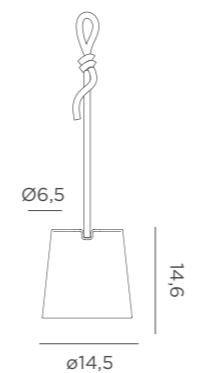

CONTA MINI HANG BATTERY

RECHARGEABLE BATTERY

- IP54 Outdoor & Indoor use
- 🔋 Rechargeable Battery Electric Charge (Power adapter not included)
- 💡 Warm Light (included)
- lm 350 lm
- 📶 Remote control (included)
- 🔊 Dimmable
- 🔌 Rechargeable bulb Mini Cherry (included)
- ⊕ Hanging product
- Rope: 300 cm
- M Recycled PVC
- 📦 Packaging: 16 x 16 x 16 cm
- 📦 Gross Weight (with packaging): 0.5kg

- White | ○ REF: LUMMCH015BXHWNW
- Taupe | ● REF: LUMMCH015KXHWNW
- Green | ● REF: LUMMCH015VDHWNW

Dimensions (cm)