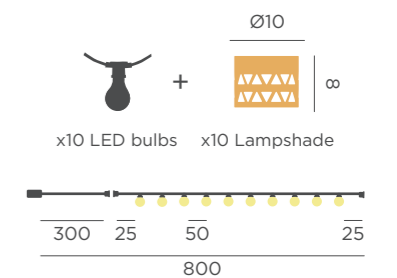

ALBA

SOLAR & RECHARGEABLE BATTERY

REF: LUMALB800XXSLNW

- IP44 Outdoor & Indoor use
- Solar + Rechargeable Battery Electric Charge (Power adapter not included)
- Warm Light (included)
- 35 lm (lumens per bulb)
- Solar panel included

- Twilight sensor
- Esparto | Jute cable
- Packaging: 31 x 21,5 x 20,5 cm
- Gross Weight (with packaging): 1,22kg