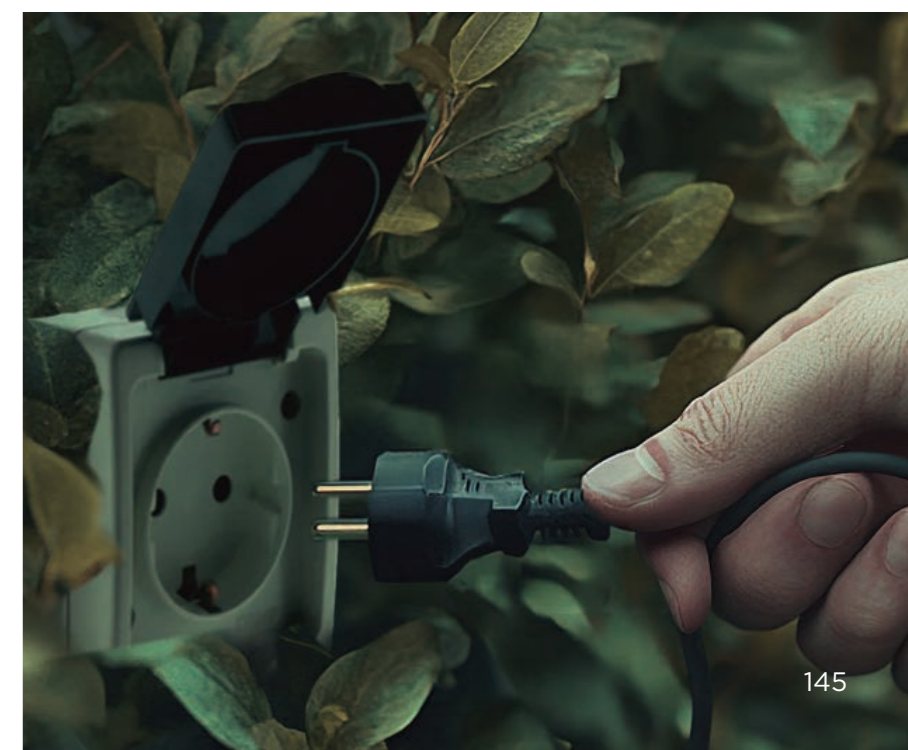

ARTEIXO

CABLE

- IP54 Outdoor & Indoor use
- E27 bulb (not included)
- Hanging product
- Cable: 500cm
- M Natural fibres (Jute option)
- Packaging: 25 x 12 x 5 cm
- Gross Weight (with packaging): 0,6kg

- Jute | ● REF: LUMARX500XXOXNW
- Black | ● REF: LUMARX500BXXOXNW

Dimensions (cm)