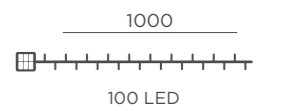

Dimensions (cm)

LUCEO 3X2

CABLE

- IP44 Outdoor & Indoor use
- Warm Light (included)
- lm NA
- Connectable

REF: LUMLUC320XXOCNW

- **M** PVC | Transparent cable
- Packaging: 18 x 18 x 10 cm
- Gross Weight (with packaging): 0,71kg