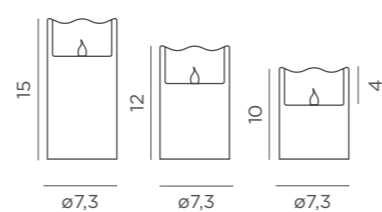

DOLO PACK X3

AAA BATTERIES

- IP44 Outdoor & Indoor use
- ✖ 2 AAA Batteries (not included)
- 💡 Warm Light (included)
- 🔥 Flame effect led light Mode (included)
- lm 20 lm
- 📡 Remote control (included)
- 🕒 Timer
- 🔊 Dimmable

REF: LUMDLO803XXAANW

- M Wax
- 📦 Packaging: 8 x 8 x 16 cm (x3 uds)
- 📦 Gross Weight (with packaging): 0,7kg

Dimensions (cm)