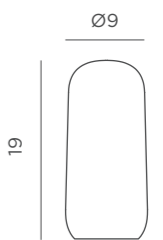

CANDY

RECHARGEABLE BATTERY

- IP54 Indoor & outdoor use
- Rechargeable Battery Electric Charge (Power adapter not included)
- Warm Light Mode (included)
- Flame effect led light Mode (included)
- 200 lm
- Remote control (included)

REF: LUMCND019BXWLNW

- Dimmable
- Magnetic surface
- Recycled Plastic
- Packaging: 20,5 x 9,2 x 9,2 cm
- Gross Weight (with packaging): 0,32kg

Dimensions (cm)