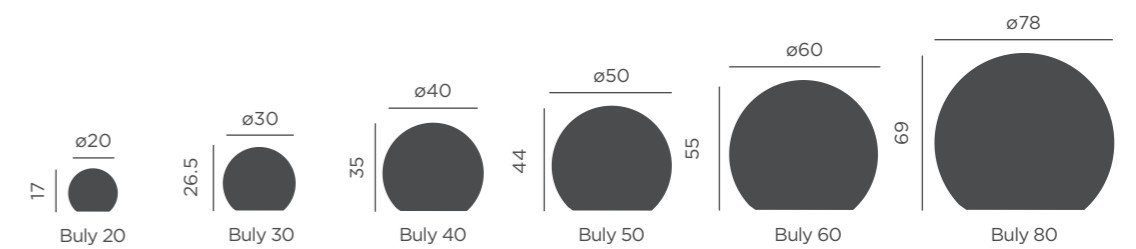

CABLE (WHITE LIGHT)

IP65 Outdoor & Indoor use - White Light (included) - Im 600 lm | Buly 20: 250 lm - M Polyethylene	Buly 20	REF: LUMBLO20OFNW - Packaging: 20,3 x 20,3 x 19,5 cm - Gross Weight (with packaging): 0,8kg	Buly 50	REF: LUMBLO50OFNW - Packaging: 50,8 x 50,8 x 45,3cm - Gross Weight (with packaging): 3,2kg
	Buly 30	REF: LUMBLO30OFNW - Packaging: 31,5 x 31,5 x 29 cm - Gross Weight (with packaging): 1,2kg	Buly 60	REF: LUMBLO60OFNW - Packaging: 60 x 60 x 57 cm - Gross Weight (with packaging): 4,5kg
	Buly 40	REF: LUMBLO40OFNW - Packaging: 40,3 x 40,3 x 36,6 cm - Gross Weight (with packaging): 1,9kg	Buly 80	REF: LUMBLO80OFNW - Packaging: 79,5 x 79,5 x 70,3 cm - Gross Weight (with packaging): 9,5kg

Dimensions (cm)