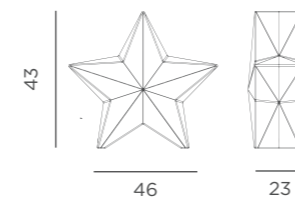

Nova 45/60

NOVA 45

SOLAR & RECHARGEABLE BATTERY

REF: LUMNV045SSNW

- Outdoor & Indoor use
- Solar + Rechargeable Battery Electric Charge (Power adapter not included)
- Warm Light (included)
- White Light (included)
- RGB Light (included)
- 600 lm
- Remote control (included)

- Dimmable
- Twilight sensor
- Integrated solar panel
- Polyethylene
- Packaging: 43,5 x 47 x 23,5 cm
- Gross Weight (with packaging): 1,9kg

Dimensions (cm)