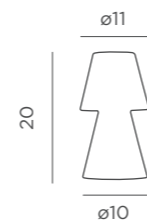

LOLA 20

RECHARGEABLE BATTERY

- IP43 Outdoor & Indoor use
- Rechargeable Battery Electric Charge (Power adapter not included)
- White Light (included)
- RGB Light (included)
- 18 lm

REF: LUMLL020WLNW

- Touch control
- PC
- Packaging: 11,4 x 11,4 x 21,1 cm
- Gross Weight (with packaging): 0,3kg