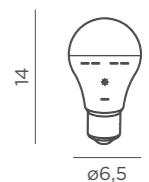

Dimensions (cm)