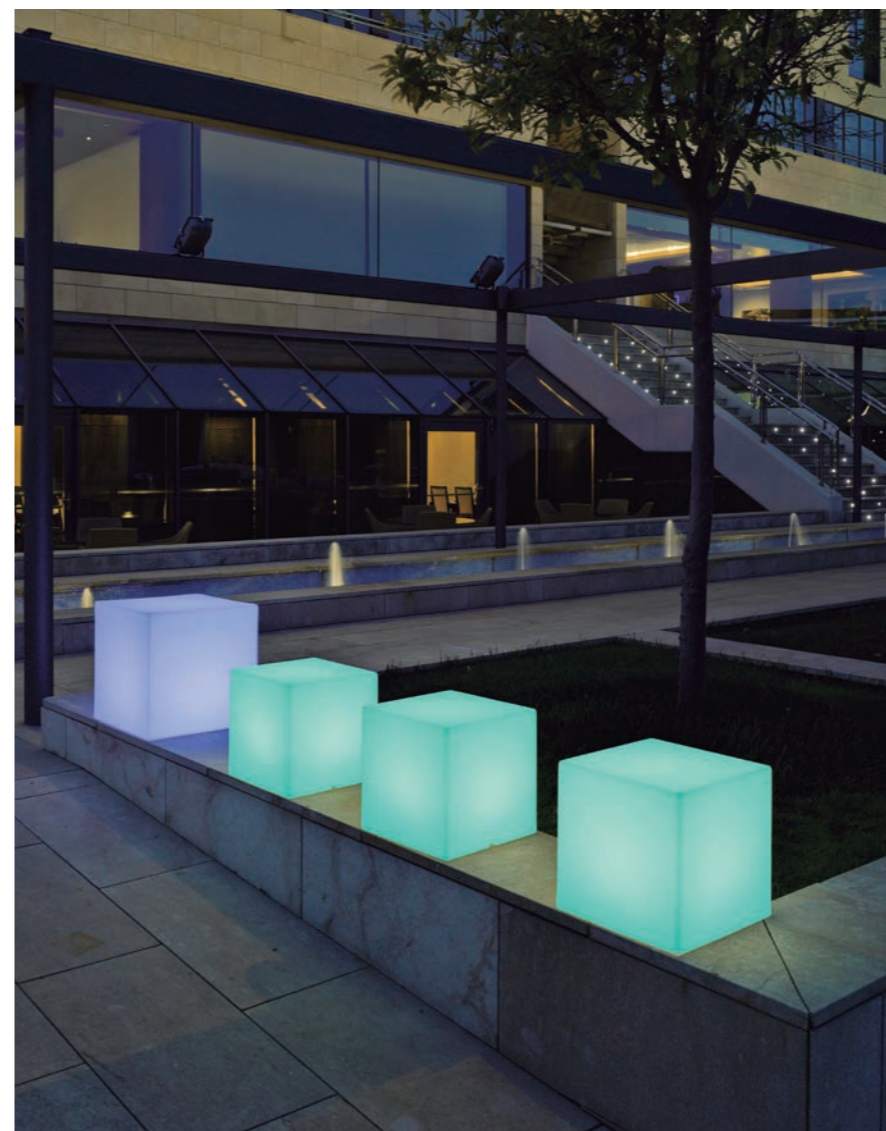

- Packaging: 45 x 43,5 x 43,5 cm
- Gross Weight (with packaging): 5kg

Cuby 53

REF: LUMCB053OFNW

- Packaging: 43,6 x 43,6 x 55 cm
- Gross Weight (with packaging): 5,5kg

Dimensions (cm)

(*) Power adapter not included