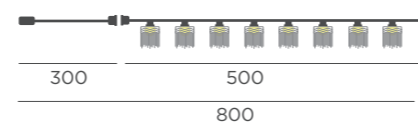

MYKONOS GARLAND

CABLE & SOLAR & RECHARGEABLE BATTERY

REF: LUMMKN800XXSCNW

IP44 Outdoor & Indoor use

Solar + Rechargeable Battery Electric Charge + Cable (Power adapter not included)

Warm Light (included)

35 lumens per bulb

Solar panel included

Twilight sensor

Cotton | PVC

21 x 25 x 15 cm

0.8 kg

x8 LED bulbs + x8 Lampshade

Dimensions (cm)