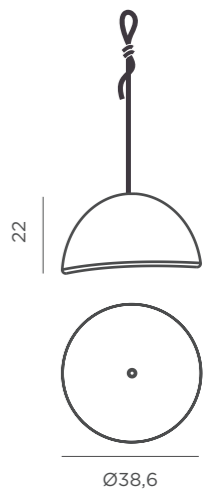

Dimensions (cm)