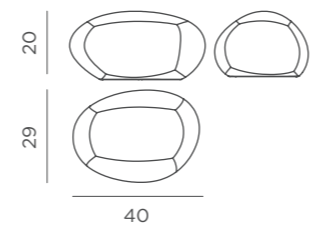

Petra 40/60

PETRA 40

+ SOLAR & RECHARGEABLE BATTERY

REF: LUMPT040SSNW

- Outdoor & Indoor use
- Solar + Rechargeable Battery Electric Charge (Power adapter not included)
- Warm Light (included)
- White Light (included)
- RGB Light (included)
- 600 lm
- Remote control (included)

- Dimmable
- Twilight sensor
- Integrated solar panel
- Polyethylene
- Packaging: 29,5 x 40,3 x 20,5 cm
- Gross Weight (with packaging): 1,3kg

SOLAR AUTOMATIC

REF: LUMPT040SANW

- Outdoor use
- Solar Charge
- RGB Light (included)
- Warm Light (included)
- 50 lm

- Twilight sensor
- Integrated solar panel
- Polyethylene
- Packaging: 29,5 x 40,3 x 20,5 cm
- Gross Weight (with packaging): 1,3kg

CABLE

REF: LUMPT040OFNW

- Outdoor & Indoor use
- White light (included)
- 250 lm

- Polyethylene
- Packaging: 29,5 x 40,3 x 20,5 cm
- Gross Weight (with packaging): 1,3kg

PETRA 60

+ SOLAR & RECHARGEABLE BATTERY

REF: LUMPT060SSNW

- Outdoor & Indoor use
- Solar + Rechargeable Battery Electric Charge (Power adapter not included)
- Warm Light (included)
- White Light (included)
- RGB Light (included)
- 600 lm
- Remote control (included)

- Dimmable
- Twilight sensor
- Integrated solar panel
- Polyethylene
- Packaging: 44,3 x 60,2 x 30,8 cm
- Gross Weight (with packaging): 2,5kg

CABLE

REF: LUMPT060OFNW

- Outdoor & Indoor use
- White light (included)
- 600 lm

- Polyethylene
- Packaging: 44,3 x 60,2 x 30,8 cm
- Gross Weight (with packaging): 3kg

Dimensions (cm)