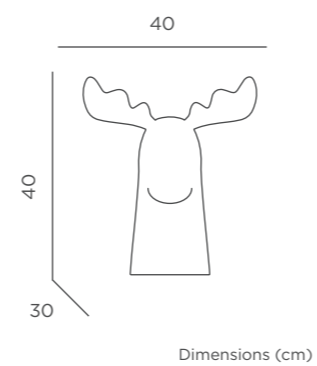

-  On / Off Button
-  Packaging: 36,5 x 32 x 18,5 cm
-  Gross Weight (with packaging): 1,4kg

Point of Sale

Point of Sale

Gondola 2m

Retail Aisle 2m

Endcap 1m

Shelf 1m

Cardboard Totem Display