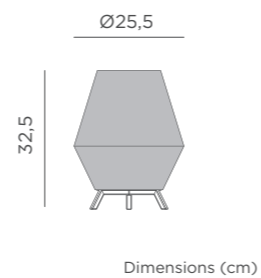

Conta 30

CONTA 30

RECHARGEABLE BATTERY

- IP54 Outdoor & Indoor use
- Rechargeable Battery Electric Charge (Power adapter not included)
- Warm Light (included)
- 900 lm
- Remote control (included)

Taupe grey | REF: LUMCNT030SXWLNW

- Dimmable
- Rechargeable bulb Cherry (included)
- Recycled Plastic
- Packaging: 27 x 27 x 40 cm
- Gross Weight (with packaging): 1,3kg

Conta 70

CONTA 70

RECHARGEABLE BATTERY

- IP54 Outdoor & Indoor use
- Rechargeable Battery Electric Charge (Power adapter not included)
- Warm Light (included)
- 900 lm
- Remote control (included)

Taupe grey | REF: LUMCNT070SXWLNW

- Dimmable
- Rechargeable bulb Cherry (included)
- Recycled Plastic
- Packaging: 50,4 x 50,4 x 74 cm
- Gross Weight (with packaging): 4,3kg

MADE OF RECYCLED MATERIALS