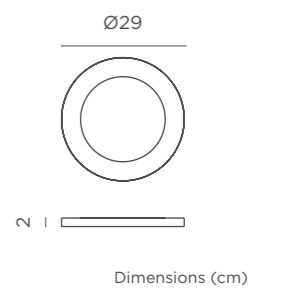

PAPAYA 30

+ SOLAR & MAGNETIC RECHARGEABLE BATTERY

- Outdoor use
- Solar + Magnetic rechargeable battery
- Warm Light (included)
- White Light (included)
- RGB Light (included)
- 800 lm
- Remote control (included)

REF: LUMPPY030XXSLNW

- Dimmable
- Floating & submersible
- Integrated solar panel
- Polycarbonate
- Packaging: 29,5 x 4,3 x 29,5 cm
- Gross Weight (with packaging): 1,16kg