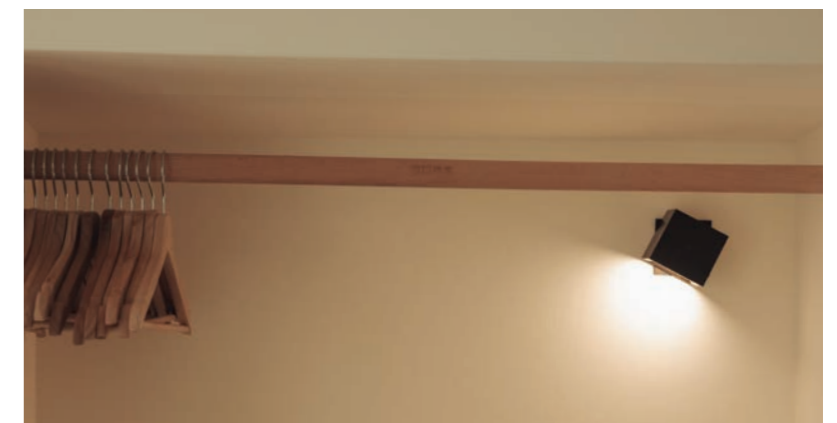

Box 8

BOX 8

🔋 RECHARGEABLE BATTERY

- 🏠 IP20 Indoor use
- 🔋 Rechargeable Battery Electric Charge (Power adapter not included)
- 💡 Warm Light (included)
- lm 300 lm
- 🔊 Dimmable
- 🧲 Magnetic Anchor
- ✂️ Without electrical installation
- 🔗 Easy Installation (Adhesive Pads or Screws)
- **M** ABS
- 📦 Packaging: 8,5 x 8,2 x 10,8 cm
- 📦 Gross Weight (with packaging): 0,325kg

Black | ● REF: LUMBOX080NXWLNW
White | ○ REF: LUMBOX080BXWLNW