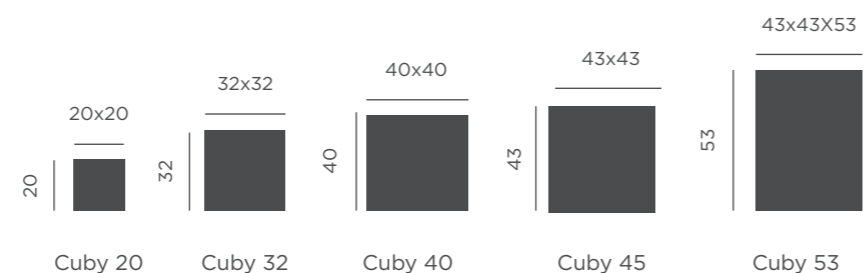

Cuby 20

REF: LUMCB020SSNW

- Packaging: 26,5 x 30,3 x 30,3 cm
- Gross Weight (with packaging): 1,1kg

Cuby 32

REF: LUMCB032SSNW

- Packaging: 34,8 x 32,5 x 32,5 cm
- Gross Weight (with packaging): 2,7kg

Cuby 40

REF: LUMCB040SSNW

- Packaging: 42 x 40,6 x 40,6 cm
- Gross Weight (with packaging): 4kg

Cuby 45

REF: LUMCB045SSNW

- Packaging: 45 x 43,5 x 43,5 cm
- Gross Weight (with packaging): 5kg

Cuby 53

REF: LUMCB053SSNW

- Packaging: 43,6 x 43,6 x 55 cm
- Gross Weight (with packaging): 5,5kg

CABLE (WARM LIGHT)

- IP65 Outdoor & Indoor use
- Warm Light (included)
- Im 600 lm
- M Polyethylene

Cuby 32

REF: LUMCB032OCNW

- Packaging: 34,8 x 32,5 x 32,5 cm
- Gross Weight (with packaging): 2,7kg

Cuby 40

REF: LUMCB040OCNW

- Packaging: 42 x 40,6 x 40,6 cm
- Gross Weight (with packaging): 4kg

Cuby 45

REF: LUMCB045OCNW

- Packaging: 45 x 43,5 x 43,5 cm
- Gross Weight (with packaging): 5kg

CABLE (WHITE LIGHT)

- IP65 Outdoor & Indoor use
- White Light (included)
- Im 600 lm | Cuby 20: 250 lm
- M Polyethylene

Cuby 20

REF: LUMCB020OFNW

- Packaging: 26,5 x 30,3 x 30,3 cm
- Gross Weight (with packaging): 1,1kg

Cuby 32

REF: LUMCB032OFNW

- Packaging: 34,8 x 32,5 x 32,5 cm
- Gross Weight (with packaging): 2,7kg

Cuby 40

REF: LUMCB040OFNW

- Packaging: 42 x 40,6 x 40,6 cm
- Gross Weight (with packaging): 4,5kg

Cuby 45

REF: LUMCB045OFNW

- Packaging: 45 x 43,5 x 43,5 cm
- Gross Weight (with packaging): 5kg

Cuby 53

REF: LUMCB053OFNW

- Packaging: 43,6 x 43,6 x 55 cm
- Gross Weight (with packaging): 5,5kg

Dimensions (cm)

(*) Power adapter not included