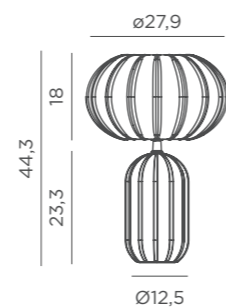

RACHEL 45

SOLAR & RECHARGEABLE BATTERY

- IP65 Outdoor & Indoor use
- Solar + Rechargeable Battery Electric Charge (Power adapter not included)
- Warm Light (included)
- 200 lm
- Remote Control (included)
- Dimmable
- Twilight sensor
- Polyethylene | Metal (weight stability included)
- Packaging: 29 x 29 x 45 cm
- Gross Weight (with packaging): 2kg

- Beige | REF: LUMRCH045BESWNW
- Burgundy | REF: LUMRCH045BOSWNW
- Olive | REF: LUMRCH045OLSWNW
- Mustard | REF: LUMRCH045AMSWNW

Dimensions (cm)