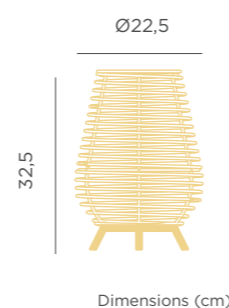

BOSSA 30

JUTE CABLE

- IP20 Indoor use
- Cable: 150 cm
- ⚡ E27 bulb not included
- 🔘 On / Off Button

REF: LUMBOS030XXIXNW

- M Rattan
- 📦 Packaging: 40 x 27 x 27 cm
- 📊 Gross Weight (with packaging): 1,5kg