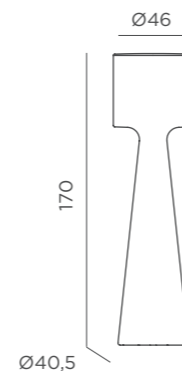

Dimensions (cm)