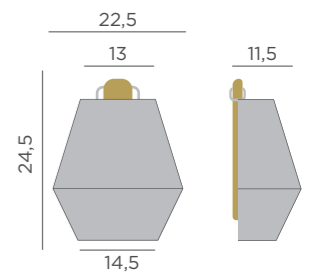

CONTA WALL LAMP

RECHARGEABLE BATTERY

Taupe grey | ● REF: LUMCNT025SXWLNW

- IP54 Outdoor & Indoor use
- Rechargeable Battery Electric Charge (Power adapter not included)
- Warm Light (included)
- 900 lm
- Remote control (included)

- Dimmable
- Rechargeable bulb Cherry (included)
- Recycled PVC
- Packaging: 27,5 x 21,2 x 16,3 cm
- Gross Weight (with packaging): 1,03kg

Dimensions (cm)