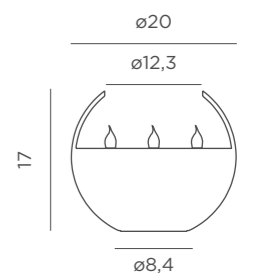

DOLO BALL

AA BATTERIES

- IP44 Outdoor & Indoor use
- ✖ 3 AA Batteries (not included)
- 💡 Warm Light (included)
- 🔥 Flame effect led light Mode (included)
- lm 20 lm
- 📶 Remote control (included)
- 🕒 Timer
- 📶 Dimmable

REF: LUMDLDO20XXAANW

- M Wax
- 📦 Packaging: 23,6 x 23,6 x 18,5 cm
- 📦 Gross Weight (with packaging): 1,5kg