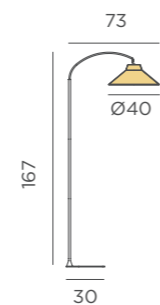

Dimensions (cm)