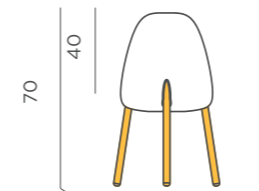

REF: LUMRCK070INOUTNW

- 📊 Dimmable
- M Beechwood | Polyethylene
- 📦 Packaging: 37,5 x 37,5 x 43 cm
- 📦 Gross Weight (with packaging): 3kg

Dimensions (cm)

Rocket 145

ROCKET 145

☀️ + 🔋 SOLAR & RECHARGEABLE BATTERY