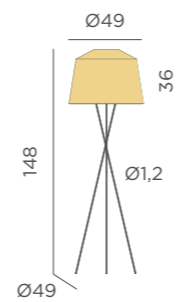

Dimensions (cm)