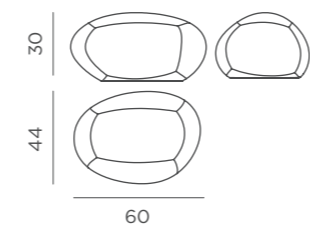

Dimensions (cm)