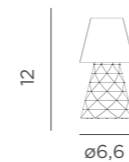

LOLA 12 LUX

REPLACEABLE BATTERY

REF: LUMLOLO12XXAANW

- IP44 Outdoor & Indoor use
- Replaceable battery (Battery CR2032 included)
- Warm Light (included)

- **M** PP
- Packaging: $\varnothing 6,6 \times 12$ cm
- Gross Weight (with packaging): 0,08kg