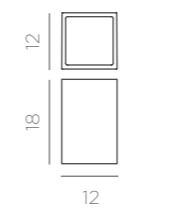

WALLY RECTANGULAR 12X12X18

SOLAR

- IP65 Outdoor use
- Solar Charge
- Warm Light (included)
- 500 lm
- Twilight sensor

REF: LUMWLP012XXSPNW

- Motion sensor
- Solar panel included
- Recycled Plastic
- Packaging: 13,3 x 13,3 x 19,7 cm
- Gross Weight (with packaging): 0,45kg

Dimensions (cm)