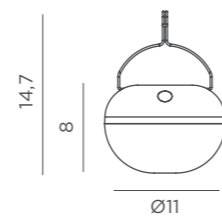

- Dimmable
- Hanging product
- Floating and submersible
- Recycled Plastic
- Packaging: 11,5 x 9 x 11,5 cm
- Gross Weight (with packaging): 0,5kg

Dimensions (cm)

MADE OF RECYCLED MATERIALS

Banana

Compatible with parasols with central support between ø3,5 cm - ø4,6 cm