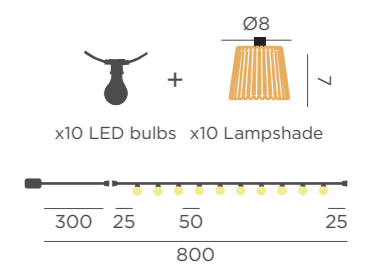

JUTE CABLE

- IP44 Outdoor & Indoor use
- Warm Light (included)
- 35 lm (lumens per bulb)
- Connectable

REF: LUMOKG800XXOCNW

- Bamboo | Jute cable
- Packaging: 40,5 x 16 x 10,5 cm
- Gross Weight (with packaging): 0,9kg

Dimensions (cm)