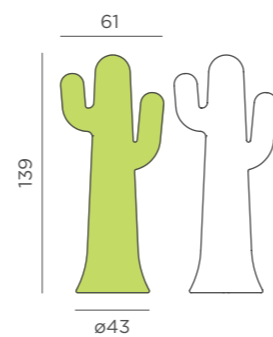

CABLE

- IP65 Outdoor & Indoor use
- 💡 Warm Light (included)
- 💡 1.800 lm
- 💡 Led tube lighting (included)

White | ○ REF: LUMPC140OCNW

- M Polyethylene
- 📦 Packaging: 44 x 51 x 140 cm
- 📦 Gross Weight (with packaging): 7kg

Dimensions (cm)