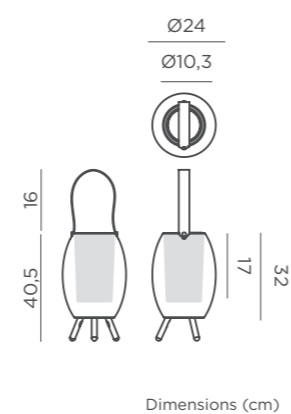

APOLO 45

RECHARGEABLE BATTERY

REF: LUMAPLO45XXPLNW

- IP44 Outdoor & Indoor use
- Rechargeable Battery Electric Charge (Power adapter not included)
- White Light (included)
- RGB Light (included)
- 150 lm
- Remote control (included)

- Dimmable
- Play music
- x1 Speaker
- Polyurethane | Synthetic leather handle
- Packaging: 25 x 25 x 40,5 cm
- Gross Weight (with packaging): 3,3kg