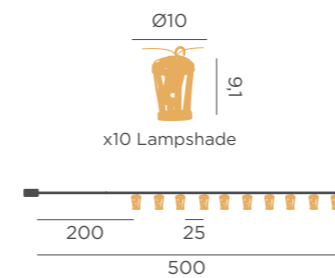

CABLE

- IP44 Outdoor & Indoor use
- Flame effect led light
- 40 lm

REF: LUMHMG800XXSLNW

- Bamboo | Black cable
- Packaging: 33 x 12 x 11 cm
- Gross Weight (with packaging): 0,41kg

Dimensions (cm)