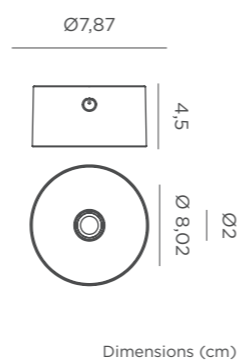

ROLL 8

RECHARGEABLE BATTERY

- IP20 Indoor use
- Rechargeable Battery Electric Charge (Power adapter not included)
- Warm Light (included)
- 300 lm
- Dimmable
- Hanging product
- Magnetic Anchor
- Without electrical installation
- Easy Installation (Adhesive Pads or Screws)
- ABS
- Packaging: 8,3 x 8,2 x 8 cm
- Gross Weight (with packaging): 0,25kg

- Black | ● REF: LUMROLO80NXWLNW
- White | ○ REF: LUMROLO80BXWLNW
- Marble | ○ REF: LUMROLO80MBWLNW
- Wood | ● REF: LUMROLO80WOWLNW

Compatible with Magnetic Hanging Roll Accessory (sold separately) | pag 202