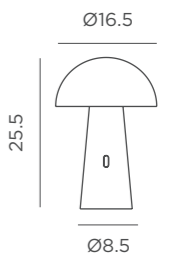

Dimensions (cm)