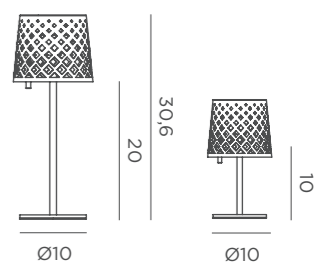

GRETITA SOLAR TABLE LAMP

SOLAR & RECHARGEABLE BATTERY

Black | ● REF: LUMGTS030NXSWNW

- Outdoor & Indoor use
- Solar + Rechargeable Battery Electric Charge (Power adapter not included)
- Warm Light (included)
- 100 lm
- Dimmable
- Integrated solar panel
- Twilight sensor
- Metal | PET
- Packaging: 12,5 x 13,5 x 11,5 cm
- Gross Weight (with packaging): 0,76kg

2 lamps in 1

Dimensions (cm)