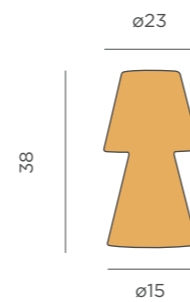

JUTE CABLE

REF: LUMLOLO40XXOCNW

- IP54 Outdoor & Indoor use
- Bulb E27 (not included)
- M Rattan

- Packaging: 24 x 24 x 39 cm
- Gross Weight (with packaging): 1,1kg

Dimensions (cm)