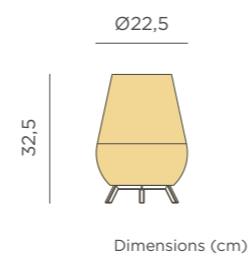

SAONA 30

JUTE CABLE

REF: LUMSAO030XXIXNW

- IP20 Indoor use
- Cable: 150 cm
- ⚡ E27 bulb not included
- 🔘 On / Off Button

- **M** Rattan
- 📦 Packaging: 40 x 27 x 27 cm
- 📦 Gross Weight (with packaging): 1,5kg