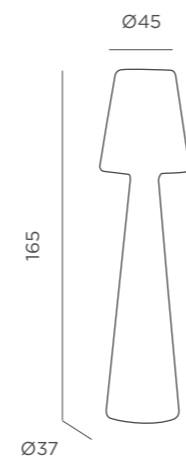

Lola 165

LOLA 165

🔋 RECHARGEABLE BATTERY

- IP65 Outdoor & Indoor use
- 🔌 Rechargeable Battery Electric Charge (Power adapter not included)
- 💡 White Light (included)
- 🌈 RGB Light (included)
- 💡 135 lm
- 📶 Remote control (included)

REF: LUMLL165WLNW

- 📏 Dimmable
- 💡 Led tube lighting (included)
- M Polyethylene
- 📦 Packaging: 45,5 x 45,5 x 166 cm
- 📦 Gross Weight (with packaging): 11kg

🔌 CABLE

- IP65 Outdoor & Indoor use
- 💡 White Light (included)
- 💡 2.200 lm
- 💡 Led tube lighting (included)

REF: LUMLL165OFNW

- M Polyethylene
- 📦 Packaging: 45,5 x 45,5 x 166 cm
- 📦 Gross Weight (with packaging): 11kg

🔌 CABLE

- IP65 Outdoor & Indoor use
- 💡 Warm Light (included)
- 💡 2.200 lm
- 💡 Led tube lighting (included)

REF: LUMLL165OCNW

- M Polyethylene
- 📦 Packaging: 45,5 x 45,5 x 166 cm
- 📦 Gross Weight (with packaging): 11kg

Dimensions (cm)