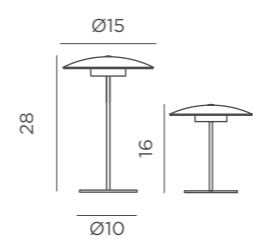

SARDINIA 30

RECHARGEABLE BATTERY

- IP44 Outdoor & Indoor use
- Rechargeable Battery Electric Charge (Power adapter not included)
- Warm Light (included)
- lm 400 lm
- Touch control
- M Lacquered Iron
- Packaging: 28 x 18,5 x 4,5 cm
- Gross Weight (with packaging): 0,7kg

- White | ○ REF: LUMSDN030BXWLNW
- Anthracite | ● REF: LUMSDN030ANWLNW

2 lamps in 1