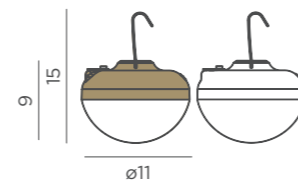

SOLAR CHERRY

☀️ + 🔋 SOLAR & RECHARGEABLE BATTERY

- IP54 Outdoor & Indoor use
- 🔋 Rechargeable Battery Electric Charge (Power adapter not included)
- 💡 Warm Light (included)
- lm 900 lm
- 📱 Remote control (included)
- 📶 Dimmable
- 🌀 Hanging product
- 🧲 Magnetic surface
- ☀️ Solar panel included
- ♻️ Recycled Plastic
- 📦 Packaging: 13,4 x 13,4 x 10 cm
- 📦 Gross Weight (with packaging): 0,46kg

White | ○ REF: LUMCHS011BXWLNW
Beige | ● REF: LUMCHS011BEWLNW

Dimensions (cm)