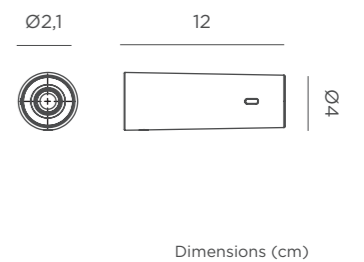

Compatible with Magnetic Hanging Roll Accessory (sold separately) | pag 202