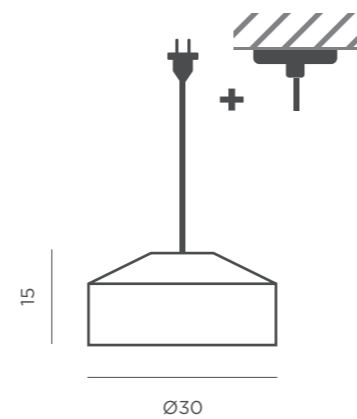

CALABARDINA HANG CABLE

+ **BLACK TEXTILE CABLE + CEILING CANOPY**

- IP44 Outdoor & Indoor use
- E27 bulb (not included)
- Hanging product
- Cable: 500cm (ARTEIXO BLACK included)
- Accessory for ceiling installation (included)
- M Rope
- Packaging: 31 x 31 x 16 cm
- Gross Weight (with packaging): 1,1kg

- White | **REF: LUMCBD030BXHXNW**
- Green | **REF: LUMCBD030VDHXNW**
- Terracota | **REF: LUMCBD030TXHXNW**