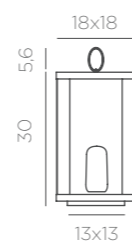

REF: LUMSRC030BXWLNW

- Dimmable
- Candy lamp (included)
- Lacquered Iron (black colour)
- Packaging: 31,3 x 19 x 19 cm
- Gross Weight (with packaging): 1,9kg

Dimensions (cm)

Siroco 50

SIROCO 50

RECHARGEABLE BATTERY