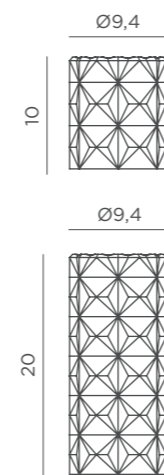

Dimensions (cm)