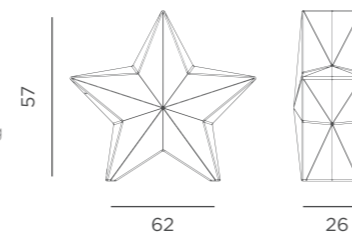

NOVA 60

RECHARGEABLE BATTERY

REF: LUMNV060TDLNW

- Outdoor & Indoor use
- Rechargeable Battery Electric Charge (Power adapter not included)
- White Light (included)
- RGB Light (included)
- 45 lm
- Remote control (included)

- Dimmable
- Led tube lighting (included)
- Polyethylene
- Packaging: 57,5 x 62 x 24,6 cm
- Gross Weight (with packaging): 3,2kg

Dimensions (cm)

CABLE

REF: LUMNV060OFNW

- Outdoor & Indoor use
- White Light (included)
- 600 lm

- Polyethylene
- Packaging: 57,5 x 62 x 24,6 cm
- Gross Weight (with packaging): 3,2kg

CABLE

REF: LUMNV060ICNW

- Indoor use
- Warm Light (included)
- 600 lm
- Polyethylene

- On / Off Button
- Packaging: 43,5 x 47 x 23,5 cm
- Gross Weight (with packaging): 1,9kg