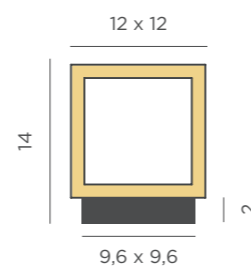

REF: LUMVGA012XXSWNW

-  Hanging product (rope not included)
-  Integrated solar panel
-  Bamboo
-  Packaging: 13 x13 x 14,5 cm
-  Gross Weight (with packaging): 0,4kg

Dimensions (cm)

Jack Lux 10/20

JACK 10