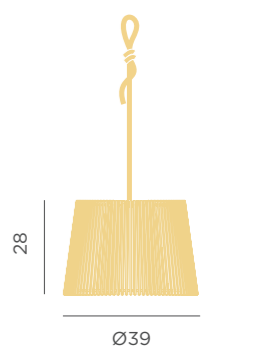

Dimensions (cm)