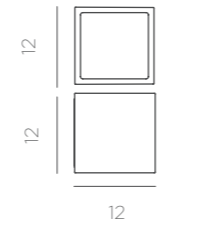

WALLY SQUARE 12X12X12

SOLAR

- IP65 Outdoor use
- Solar Charge
- Warm Light (included)
- 500 lm
- Twilight sensor

REF: LUMWLC012XXSPNW

- Motion sensor
- Solar panel included
- Recycled Plastic
- Packaging: 13,3 x 13,3 x 13,7 cm
- Gross Weight (with packaging): 0,335kg

Dimensions (cm)

WALLY SQUARE POT 12X12X12

- IP65 Outdoor use
- Artificial plants included
- 1,33 L

REF: JDNWAP012BXNLNW

- Recycled Plastic
- Packaging: 13,5 x 12,8 x 12,8 cm
- Gross Weight (with packaging): 0,4kg