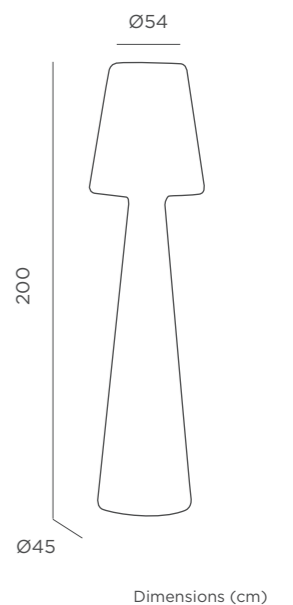

Lola 110

LOLA 110

RECHARGEABLE BATTERY

- IP65 Outdoor & Indoor use
- Rechargeable Battery Electric Charge (Power adapter not included)
- White Light (included)
- RGB Light (included)
- 110 lm
- Remote control (included)

REF: LUMLL110WLNW

- Dimmable
- Led tube lighting (included)
- Polyethylene
- Packaging: 27,5 x 27,5 x 112 cm
- Gross Weight (with packaging): 4,2kg

CABLE

- IP65 Outdoor & Indoor use
- 1.600 lm
- Led tube lighting (included)

REF: LUMLL110OFNW

- Polyethylene
- Packaging: 27,5 x 27,5 x 112 cm
- Gross Weight (with packaging): 4,2kg

CABLE

- IP65 Outdoor & Indoor use
- 1.600 lm
- Led tube lighting (included)

REF: LUMLL110OCNW

- Polyethylene
- Packaging: 26,5 x 26,5 x 111,5 cm
- Gross Weight (with packaging): 4,2kg

Lola 200

LOLA 200

CABLE

- IP65 Outdoor & Indoor use
- White Light (included)
- 2.200 lm
- Led tube lighting (included)

REF: LUMLL200OFNW

- Polyethylene
- Packaging: 55,5 x 55,5 x 204 cm
- Gross Weight (with packaging): 17kg

CABLE

- IP65 Outdoor & Indoor use
- Warm Light (included)
- 2.200 lm
- Led tube lighting (included)

REF: LUMLL200OCNW

- Polyethylene
- Packaging: 55,5 x 55,5 x 204 cm
- Gross Weight (with packaging): 17kg