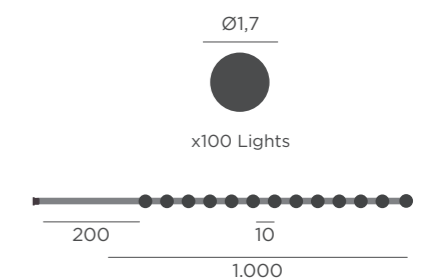

GRISELDA GARLAND

SOLAR & CABLE

- IP44 Outdoor use
- Solar battery + Cable
- Warm Light (included)
- Im NA
- Solar panel included

REF: LUMGRL010XXSCNW

- Twilight sensor
- M PVC | PP
- Packaging: 17 x 9 x 10 cm
- Gross Weight (with packaging): 0,6kg