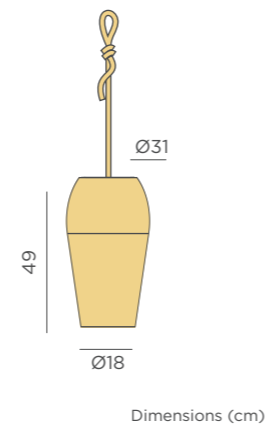

SAONA HANG BATTERY

RECHARGEABLE BATTERY

REF: LUMSAO050XXHXNW

- IP54 Outdoor & Indoor use
- Rechargeable Battery Electric Charge (Power adapter not included)
- Warm Light (included)
- 900 lm
- Remote control (included)
- Dimmable

- Rechargeable bulb Cherry (included)
- Hanging product
- Rope: 300cm
- Rattan
- Packaging: 32,8 X 32,8 X 51,5 cm
- Gross Weight (with packaging): 1,95kg