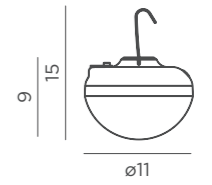

CHERRY WARM

🔋 RECHARGEABLE BATTERY

- IP54 Outdoor & Indoor use
- 🔋 Rechargeable Battery Electric Charge (Power adapter not included)
- 💡 Extra Warm Light 1.800K (included)
- lm 900 lm
- 📶 Remote Control (included)
- 📶 Dimmable
- 🔗 Hanging product
- 🧲 Magnetic surface
- ♻️ Recycled Plastic
- 📦 Packaging: 11,5 x 11 x 9 cm
- 📦 Gross Weight (with packaging): 0,3kg

White | ○ REF: LUMCHE011BCWLNW

Dimensions (cm)