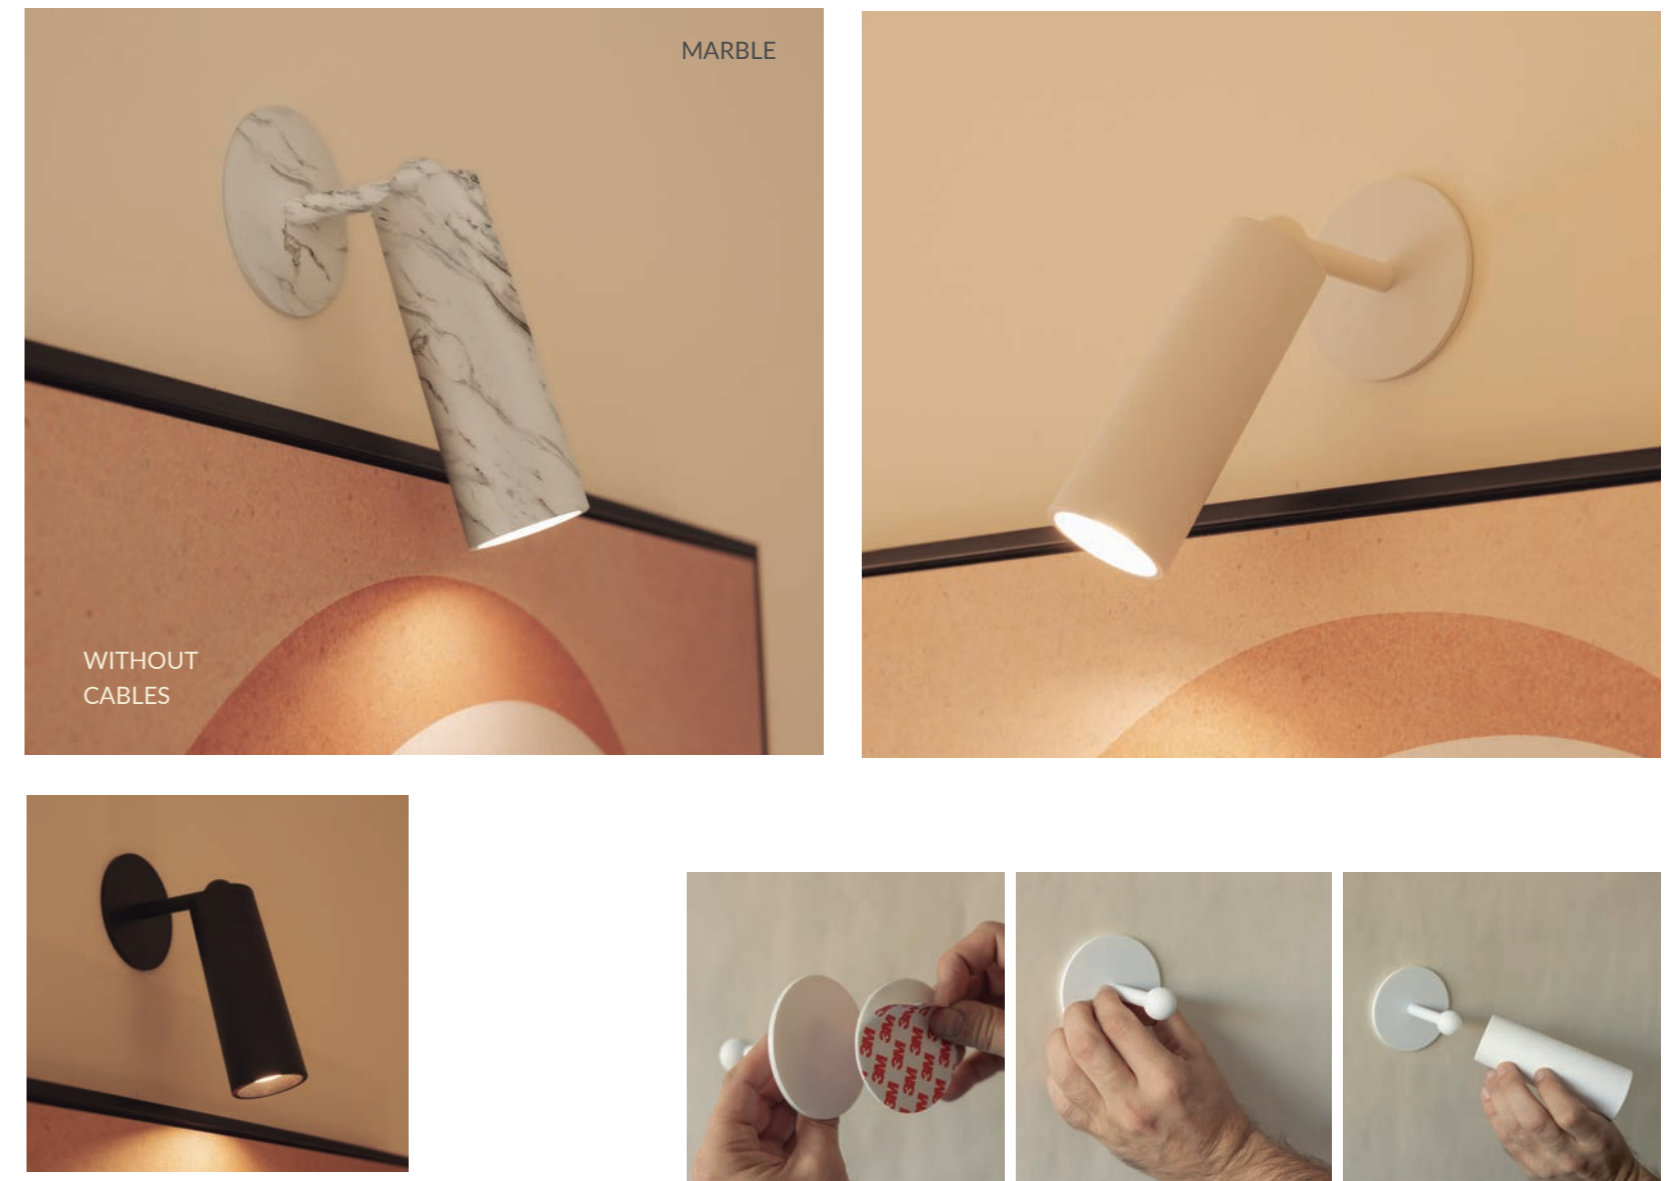

Roll 4

ROLL 4

RECHARGEABLE BATTERY

- IP20 Indoor use
- Rechargeable Battery Electric Charge (Power adapter not included)
- Warm Light (included)
- 300 lm
- Dimmable
- Hanging product
- Magnetic Anchor
- Without electrical installation
- Easy Installation (Adhesive Pads or Screws)
- ABS
- Packaging: 7,7 x 5,4 x 13 cm
- Gross Weight (with packaging): 0,25kg

- Black | ● REF: LUMROLO40NXWLNW
- White | ○ REF: LUMROLO40BXWLNW
- Marble | ○ REF: LUMROLO40MBWLNW
- Wood | ● REF: LUMROLO40WOWLNW

Compatible with Magnetic Hanging Roll Accessory (sold separately) | pag 202