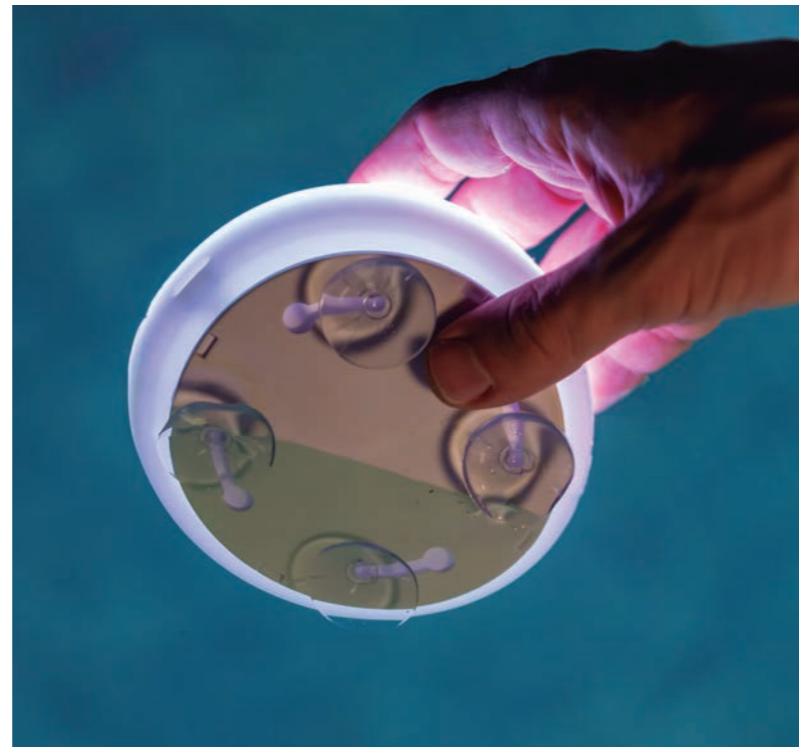

Papaya 12

Papaya 30