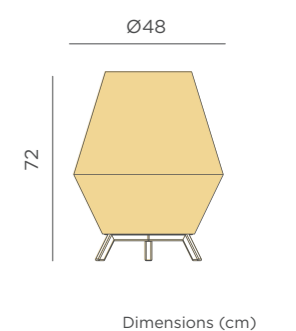

SISINE 70

JUTE CABLE

REF: LUMSIS070XXIXNW

- IP20 Indoor use
- Cable: 150 cm
- ⚡ E27 bulb not included
- 🔘 On / Off Button

- **M** Seagrass
- 📦 Packaging: 50,4 x 50,4 x 74 cm
- 📦 Gross Weight (with packaging): 4kg