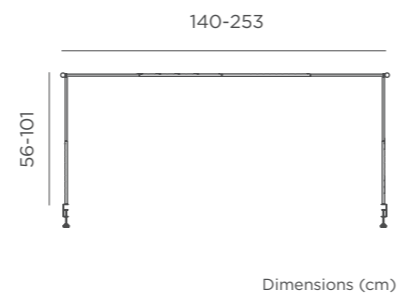

- 📦 Packaging: 74 x 13 x 6 cm
- 📦 Gross Weight (with packaging): 3,39kg

Luna

LUNA 40 HANG CABLE

CEILING CANOPY

- IP44 Outdoor & Indoor use
- E27 bulb (not included)
- Hanging product (installation required)
- Cable: 200cm
- M Polyethylene
- Packaging: 35,5 X 35,5 X 44 cm
- Gross Weight (with packaging): 1,8kg