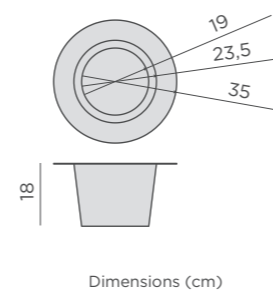

PALMA COOLER TRAY

REF: LUMCLP035XXNLNW

- Aluminium
- Packaging: 35 x 18 x 35 cm
- Gross Weight (with packaging): 2,42kg
- Outdoor & Indoor use