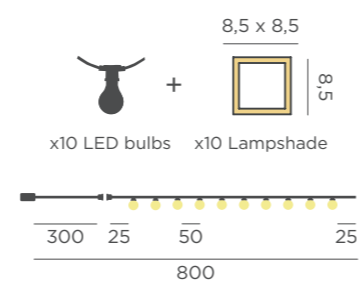

VEGA GARLAND

CABLE & SOLAR & RECHARGEABLE BATTERY

REF: LUMVGA800XXSCNW

- IP44 Outdoor & Indoor use
- Solar + Rechargeable Battery Electric Charge + Cable
- Warm Light (included)
- lm 35 lumens per bulb
- Connectable (Output cable)

- Solar panel included
- Twilight sensor
- **M** Bamboo | PVC
- Packaging: 43,5 x 17 x 15 cm
- Gross Weight (with packaging): 0,9 kg