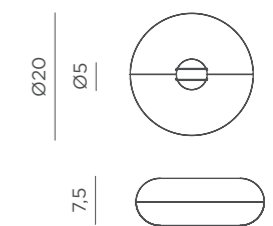

LIMA

RECHARGEABLE BATTERY

- IP54 Outdoor & Indoor use
- Rechargeable Battery Electric Charge (Power adapter not included)
- Warm Light (included)
- RGB Light (included)
- 900 lm
- Magnetic surface

White | REF: LUMLMA020BXWLNW

- Remote control (included)
- Dimmable
- Recycled Plastic
- Packaging: 21 x 21 x 9 cm
- Gross Weight (with packaging): 0,85kg

Dimensions (cm)