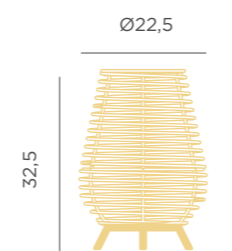

BOSSA 30

RECHARGEABLE BATTERY

- IP54 Outdoor & Indoor use
- Rechargeable Battery Electric Charge (Power adapter not included)
- Warm Light (included)
- 900 lm
- Remote control (included)

REF: LUMBOS030XXWLNW

- Dimmable
- Rechargeable bulb Cherry (included)
- Rattan
- Packaging: 27 x 27 x 40 cm
- Gross Weight (with packaging): 1,2kg

Dimensions (cm)