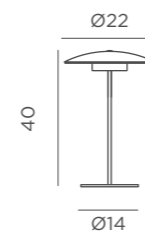

SARDINIA 40

RECHARGEABLE BATTERY

- IP44 Outdoor & Indoor use
- Rechargeable Battery Electric Charge (Power adapter not included)
- Warm Light (included)
- lm 700 lm
- Touch control
- M Lacquered Iron
- Packaging: 24 x 40,5 x 5,5 cm
- Gross Weight (with packaging): 1,4kg

- White | ○ REF: LUMSDN040BXWLNW
- Anthracite | ● REF: LUMSDN040ANWLNW

Dimensions (cm)