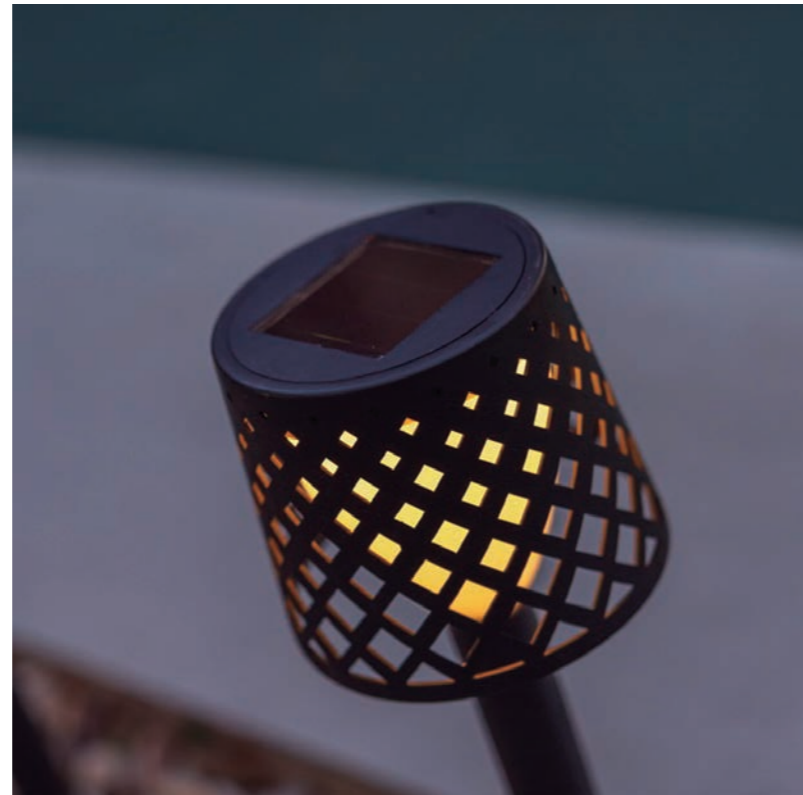

Gretita

MADE OF RECYCLED
MATERIALS

Light & Deco | Functionals | Gretita