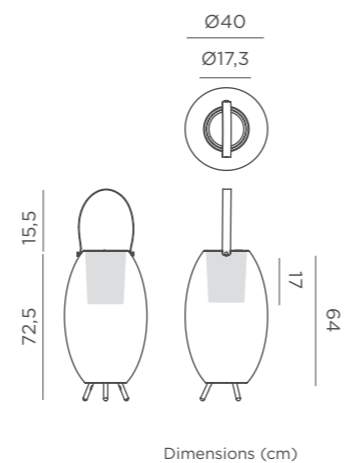

APOLO 70

RECHARGEABLE BATTERY

REF: LUMAPLO70XXPLNW

- IP44 Outdoor & Indoor use
- Rechargeable Battery Electric Charge (Power adapter not included)
- White Light (included)
- RGB Light (included)
- 150 lm
- Remote control (included)

- Dimmable
- Play music
- x1 Speaker
- Polyurethane | Synthetic leather handle
- Packaging: 40 x 40 x 70,5 cm
- Gross Weight (with packaging): 4,6kg