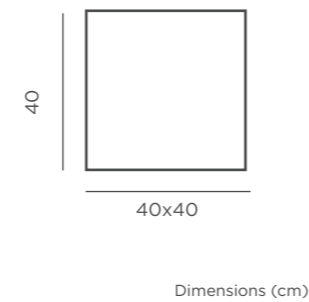

GIFTY 40

SOLAR & RECHARGEABLE BATTERY

REF: LUMGFT040XXSSNW

- Outdoor & Indoor use
- Solar + Rechargeable Battery Electric Charge (Power adapter not included)
- Warm Light (included)
- White Light (included)
- RGB Light (included)
- 600 lm
- Remote control (included)

- Dimmable
- Twilight sensor
- Integrated solar panel
- Polyethylene
- Packaging: 41 x 41 x 43 cm
- Gross Weight (with packaging): 4,5kg