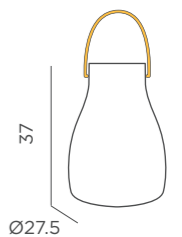

KURBY 38 PLAY

RECHARGEABLE BATTERY

REF: LUMKR038PLNW

- Outdoor & Indoor use
- Rechargeable Battery Electric Charge (Power adapter not included)
- White Light (included)
- RGB Light (included)
- 600 lm
- Remote control (included)
- Up to two Kurby Play can be connected
- Dimmable
- Play Music
- x1 Speaker
- Polyurethane | Vegan leather handle
- Packaging: 28 x 28 x 38,5 cm
- Gross Weight (with packaging): 2kg

Dimensions (cm)