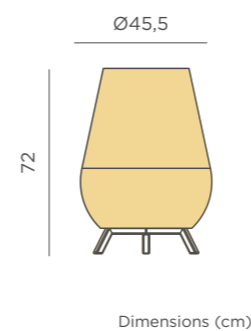

SAONA 70

JUTE CABLE

REF: LUMSAO070XXIXNW

- IP20 Indoor use
- Cable: 150 cm
- ⚡ E27 bulb not included
- 🔘 On / Off Button

- **M** Rattan
- 📦 Packaging: 50,4 x 50,4 x 74 cm
- 📦 Gross Weight (with packaging): 4kg