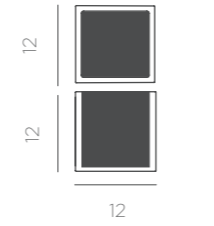

Dimensions (cm)