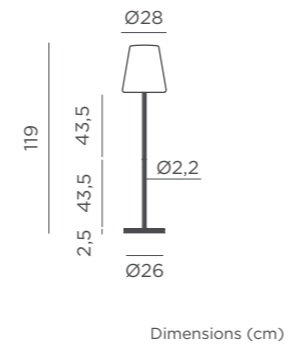

Lola Slim 120

LOLA SLIM 120

SOLAR & RECHARGEABLE BATTERY

- IP65 Outdoor & Indoor use
- Solar + Rechargeable Battery Electric Charge (Power adapter not included)
- Warm Light (included)
- White Light (included)
- RGB Light (included)
- Im 600 lm
- Remote control (included)
- Dimmable
- Twilight sensor
- **M** Lacquered Iron | Polyethylene
- Packaging: 39 x 39 x 39,5 cm
- Gross Weight (with packaging): 7kg

- Anthracite | ● REF: LUMLLS120ANSSNW
- Brass | ● REF: LUMLLS120BRSSNW