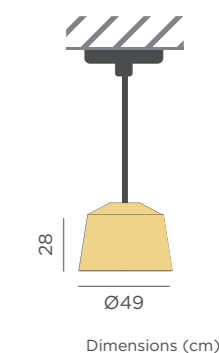

AMALFI 50

CEILING CANOPY

- IP20 Indoor use
- Cable: 150 cm
- ⚡ E27 bulb not included
- 🔘 Hanging product

REF: LUMAMA050XXHINW

- M Rattan
- 📦 Packaging: 51 x 51 x 30 cm
- 📊 Gross Weight (with packaging): 1,46kg