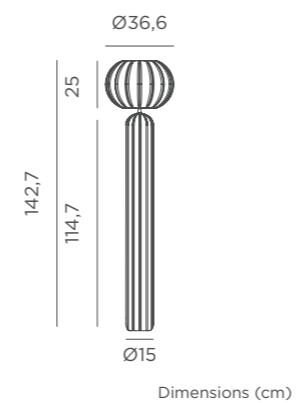

RACHEL 145

☀️ + 🔋 SOLAR & RECHARGEABLE BATTERY

- IP65 Outdoor & Indoor use
- 🔋 Solar + Rechargeable Battery Electric Charge (Power adapter not included)
- 💡 Warm Light (included)
- lm 200 lm
- 📶 Remote Control (included)
- 🔊 Dimmable
- 🌙 Twilight sensor
- 📦 Polyethylene | Metal (weight stability included)
- 📦 Packaging: 37,5 x 37,5 x 145 cm
- 📦 Gross Weight (with packaging): 4,6kg

- Beige | ○ REF: LUMRCH145BESWNW
- Burgundy | ● REF: LUMRCH145BOSWNW
- Olive | ● REF: LUMRCH145OLSWNW
- Mustard | ● REF: LUMRCH145AMSWNW