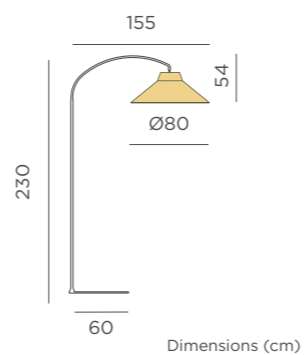

Niza 230

NIZA 230

RECHARGEABLE BATTERY

- Outdoor & Indoor use
- Rechargeable Battery Electric Charge (Power adapter not included)
- Warm Light (included)
- 900 lm
- Remote control (included)

REF: LUMNIZ230BXWLNW

- Dimmable
- Rechargeable bulb Cherry (included)
- Seagrass | Lacquered Iron (black colour)
- Packaging: 82,5 x 92,5 x 46,5 cm
- Gross Weight (with packaging): 19,3kg