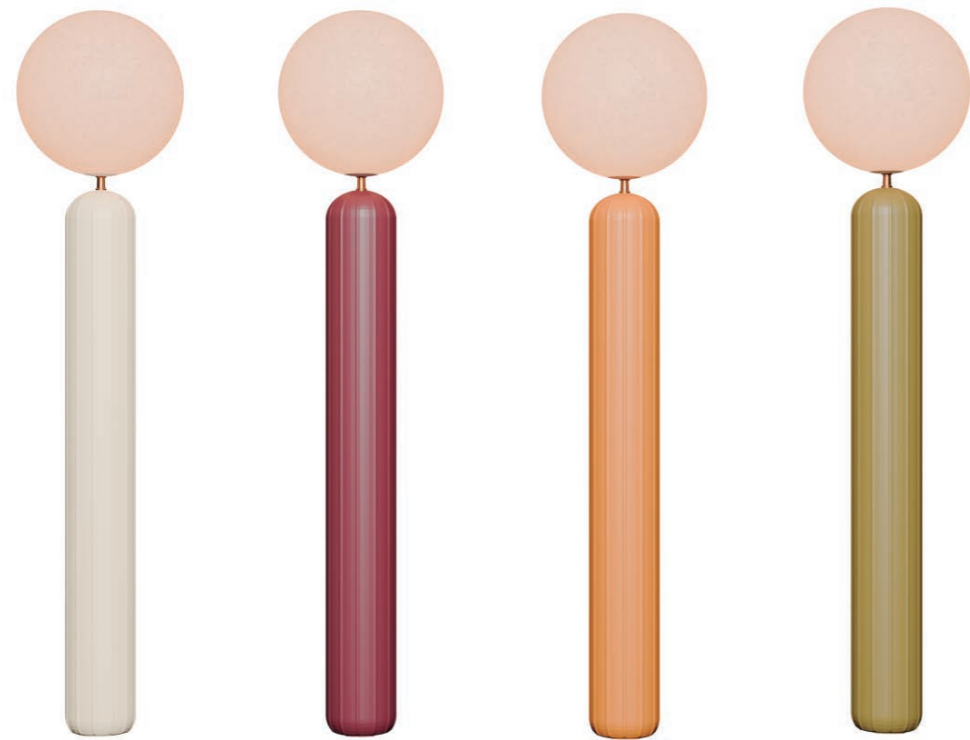

Monica 150

Beige

Burgundy

Mustard

Olive

MONICA 150

RECHARGEABLE BATTERY

- IP54 Outdoor & Indoor use
- Rechargeable Battery Electric Charge (driver not included)
- Warm Light (included)
- White Light (included)
- 700 lm
- Remote control (included)
- Dimmable
- M Polyethylene | Metal (weight stability included)
- Packaging: 36 x 36 x 155 cm
- Gross Weight (with packaging): 4,5kg

- Beige | REF: LUMMNC150BEWLNW
- Burgundy | REF: LUMMNC150BOWLNW
- Olive | REF: LUMMNC150OLWLNW
- Mustard | REF: LUMMNC150AMWLNW