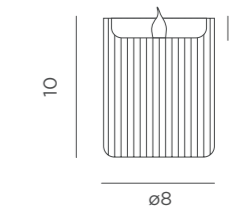

DOLO CANDLE CERAMIC

AAA BATTERIES

- IP44 Outdoor & Indoor use
- ✖ 2 AAA Batteries (not included)
- 🔥 Flame effect led light Mode (included)
- lm 20 lm
- 📡 Remote control (included)
- 🕒 Timer

REF: LUMDLO008XXAANW

- M Ceramic / Wax
- 📦 Packaging: 9 x 9 x 11 cm
- 📦 Gross Weight (with packaging): 0,4kg

Dimensions (cm)