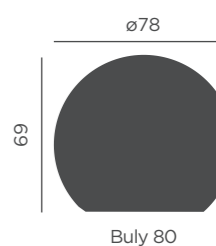

- M** Polyethylene
- 📦 Packaging: 70,3 x 79,5 x 79,5 cm
- 📊 Gross Weight (with packaging): 3,2kg

Dimensions (cm)

Joy and Peace

PRODUCTS
(1) PINUS 40
(4) PINUS 160

(2) NOVA 60
(5) NOVA 40

(3) PINUS 100
(6) SIROCO