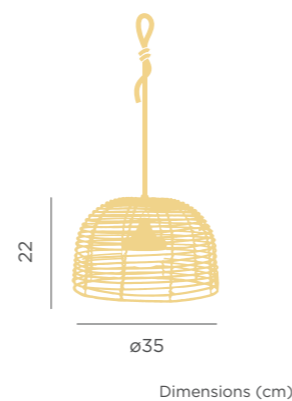

BOSSA HANG BATTERY

RECHARGEABLE BATTERY

REF: LUMBOHXNW

- IP54 Outdoor & Indoor use
- Rechargeable Battery Electric Charge (Power adapter not included)
- Warm Light (included)
- 900 lm
- Remote control (included)
- Dimmable

- Rechargeable bulb Cherry (included)
- Hanging product
- Rope: 300cm
- Rattan
- Packaging: 38,4 x 38,4 x 23 cm
- Gross Weight (with packaging): 1,5kg