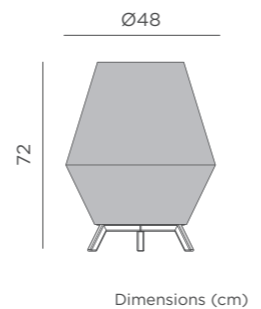

Conta 70

CONTA 70

RECHARGEABLE BATTERY

- IP54 Outdoor & Indoor use
- Rechargeable Battery Electric Charge (Power adapter not included)
- Warm Light (included)
- 900 lm
- Remote control (included)

Taupe grey | REF: LUMCNT070SXWLNW

- Dimmable
- Rechargeable bulb Cherry (included)
- Recycled Plastic
- Packaging: 50,4 x 50,4 x 74 cm
- Gross Weight (with packaging): 4,3kg