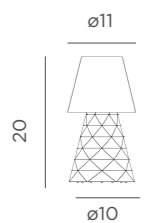

LOLA 20 LUX

RECHARGEABLE BATTERY

REF: LUMLOLO20XXWLNW

- IP44 Outdoor & Indoor use
- Rechargeable Battery Electric Charge (Power adapter not included)
- Warm Light (included)
- **lm** 120 lm

- Touch control
- **M** PMMA
- Packaging: 13,5 x 24,5 x 13,5 cm
- Gross Weight (with packaging): 0,67kg