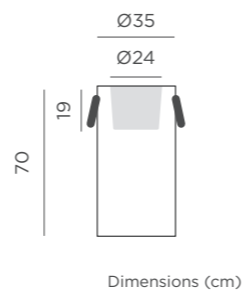

PALMA BOTTLE RACK

SOLAR & RECHARGEABLE BATTERY

REF: LUMPMB70SSNW

- Outdoor & Indoor use
- Solar + Rechargeable Battery Electric Charge (Power adapter not included)
- Warm Light (included)
- White Light (included)
- RGB Light (included)
- 600 lm
- Remote control (included)

- Dimmable
- Twilight sensor
- Integrated solar panel
- Polyethylene
- Packaging: 35,5 x 35,5 x 70 cm
- Gross Weight (with packaging): 2,42kg