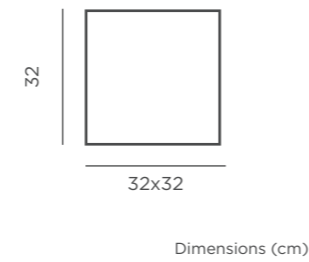

GIFTY 32

SOLAR & RECHARGEABLE BATTERY

REF: LUMGFT032XXSSNW

- Outdoor & Indoor use
- Solar + Rechargeable Battery Electric Charge (Power adapter not included)
- Warm Light (included)
- White Light (included)
- RGB Light (included)
- 600 lm
- Remote control (included)

- Dimmable
- Twilight sensor
- Integrated solar panel
- Polyethylene
- Packaging: 35 x 33 x 33 cm
- Gross Weight (with packaging): 2,8kg