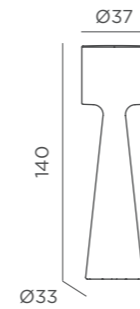

Grace 140

GRACE 140

RECHARGEABLE BATTERY

- IP54 Outdoor & Indoor use
- Rechargeable Battery Electric Charge (Power adapter not included)
- White Light (included)
- RGB Light (included)
- 115 lm
- Remote control (included)

REF: LUMGC140WLNW

- Dimmable
- Led tube lighting (included)
- M Polyethylene
- Packaging: 38 x 38 x 138 cm
- Gross Weight (with packaging): 6,5kg

CABLE

- IP65 Outdoor & Indoor use
- White Light (included)
- 1.800 lm
- Led tube lighting (included)

REF: LUMGC140OFNW

- M Polyethylene
- Packaging: 38 x 38 x 138 cm
- Gross Weight (with packaging): 6,5kg

CABLE

- IP65 Outdoor & Indoor use
- Warm Light (included)
- 1.800 lm
- Led tube lighting (included)

REF: LUMGC140OCNW

- M Polyethylene
- Packaging: 38 x 38 x 138 cm
- Gross Weight (with packaging): 6,5kg

Dimensions (cm)

Grace 170

GRACE 170

RECHARGEABLE BATTERY

- IP65 Outdoor & Indoor use
- Rechargeable Battery Electric Charge (Power adapter not included)
- White Light (included)
- RGB Light (included)
- 135 lm
- Remote control (included)

REF: LUMGC170WLNW

- Dimmable
- Led tube lighting (included)
- M Polyethylene
- Packaging: 46 x 46 x 170 cm
- Gross Weight (with packaging): 8,5kg

CABLE

- IP65 Outdoor & Indoor use
- White Light (included)
- 2.200 lm
- Led tube lighting (included)

REF: LUMGC170OFNW

- M Polyethylene
- Packaging: 46 x 46 x 170 cm
- Gross Weight (with packaging): 8,5kg

CABLE

- IP65 Outdoor & Indoor use
- Warm Light (included)
- 2.200 lm
- Led tube lighting (included)

REF: LUMGC170OCNW

- M Polyethylene
- Packaging: 46 x 46 x 170 cm
- Gross Weight (with packaging): 8,5kg