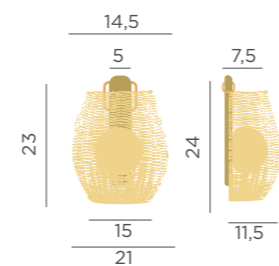

SAONA WALL LAMP

RECHARGEABLE BATTERY

REF: LUMSAO025XXWLNW

- IP54 Outdoor & Indoor use
- Rechargeable Battery Electric Charge (Power adapter not included)
- Warm Light (included)
- 900 lm
- Remote control (included)

- Dimmable
- Rechargeable bulb Cherry (included)
- Rattan
- Packaging: 27,5 x 21,2 x 16,3 cm
- Gross Weight (with packaging): 0,96kg

Dimensions (cm)