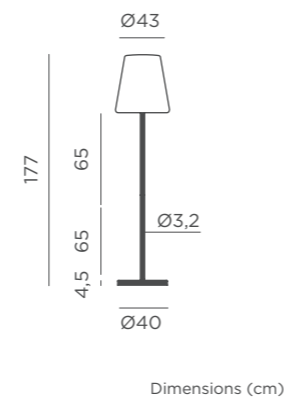

Lola Slim 180

LOLA SLIM 180

SOLAR & RECHARGEABLE BATTERY

- IP65 Outdoor & Indoor use
- Solar + Rechargeable Battery Electric Charge (Power adapter not included)
- Warm Light (included)
- White Light (included)
- RGB Light (included)
- Im 600 lm
- Remote control (included)
- Dimmable
- Twilight sensor
- **M** Lacquered Iron | Polyethylene
- Packaging: 47 x 54 x 58,5 cm
- Gross Weight (with packaging): 19,64kg

- Rose gold | ● REF: LUMLLS180RGSSNW
- Brass | ● REF: LUMLLS180BRSSNW