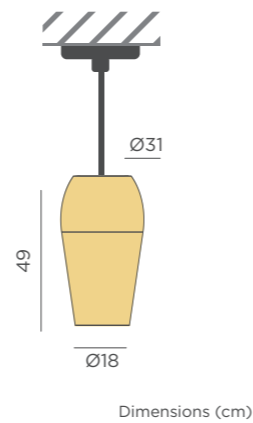

SAONA 50 HANG

CEILING CANOPY

REF: LUMSAO050XXHINW

- IP20 Indoor use
- Cable: 150 cm
- ⊗ E27 bulb not included
- Ⓜ Hanging product

- Ⓜ Rattan
- ⓦ Packaging: 32,8 x 32,8 x 51,5 cm
- ⚖ Gross Weight (with packaging): 2kg