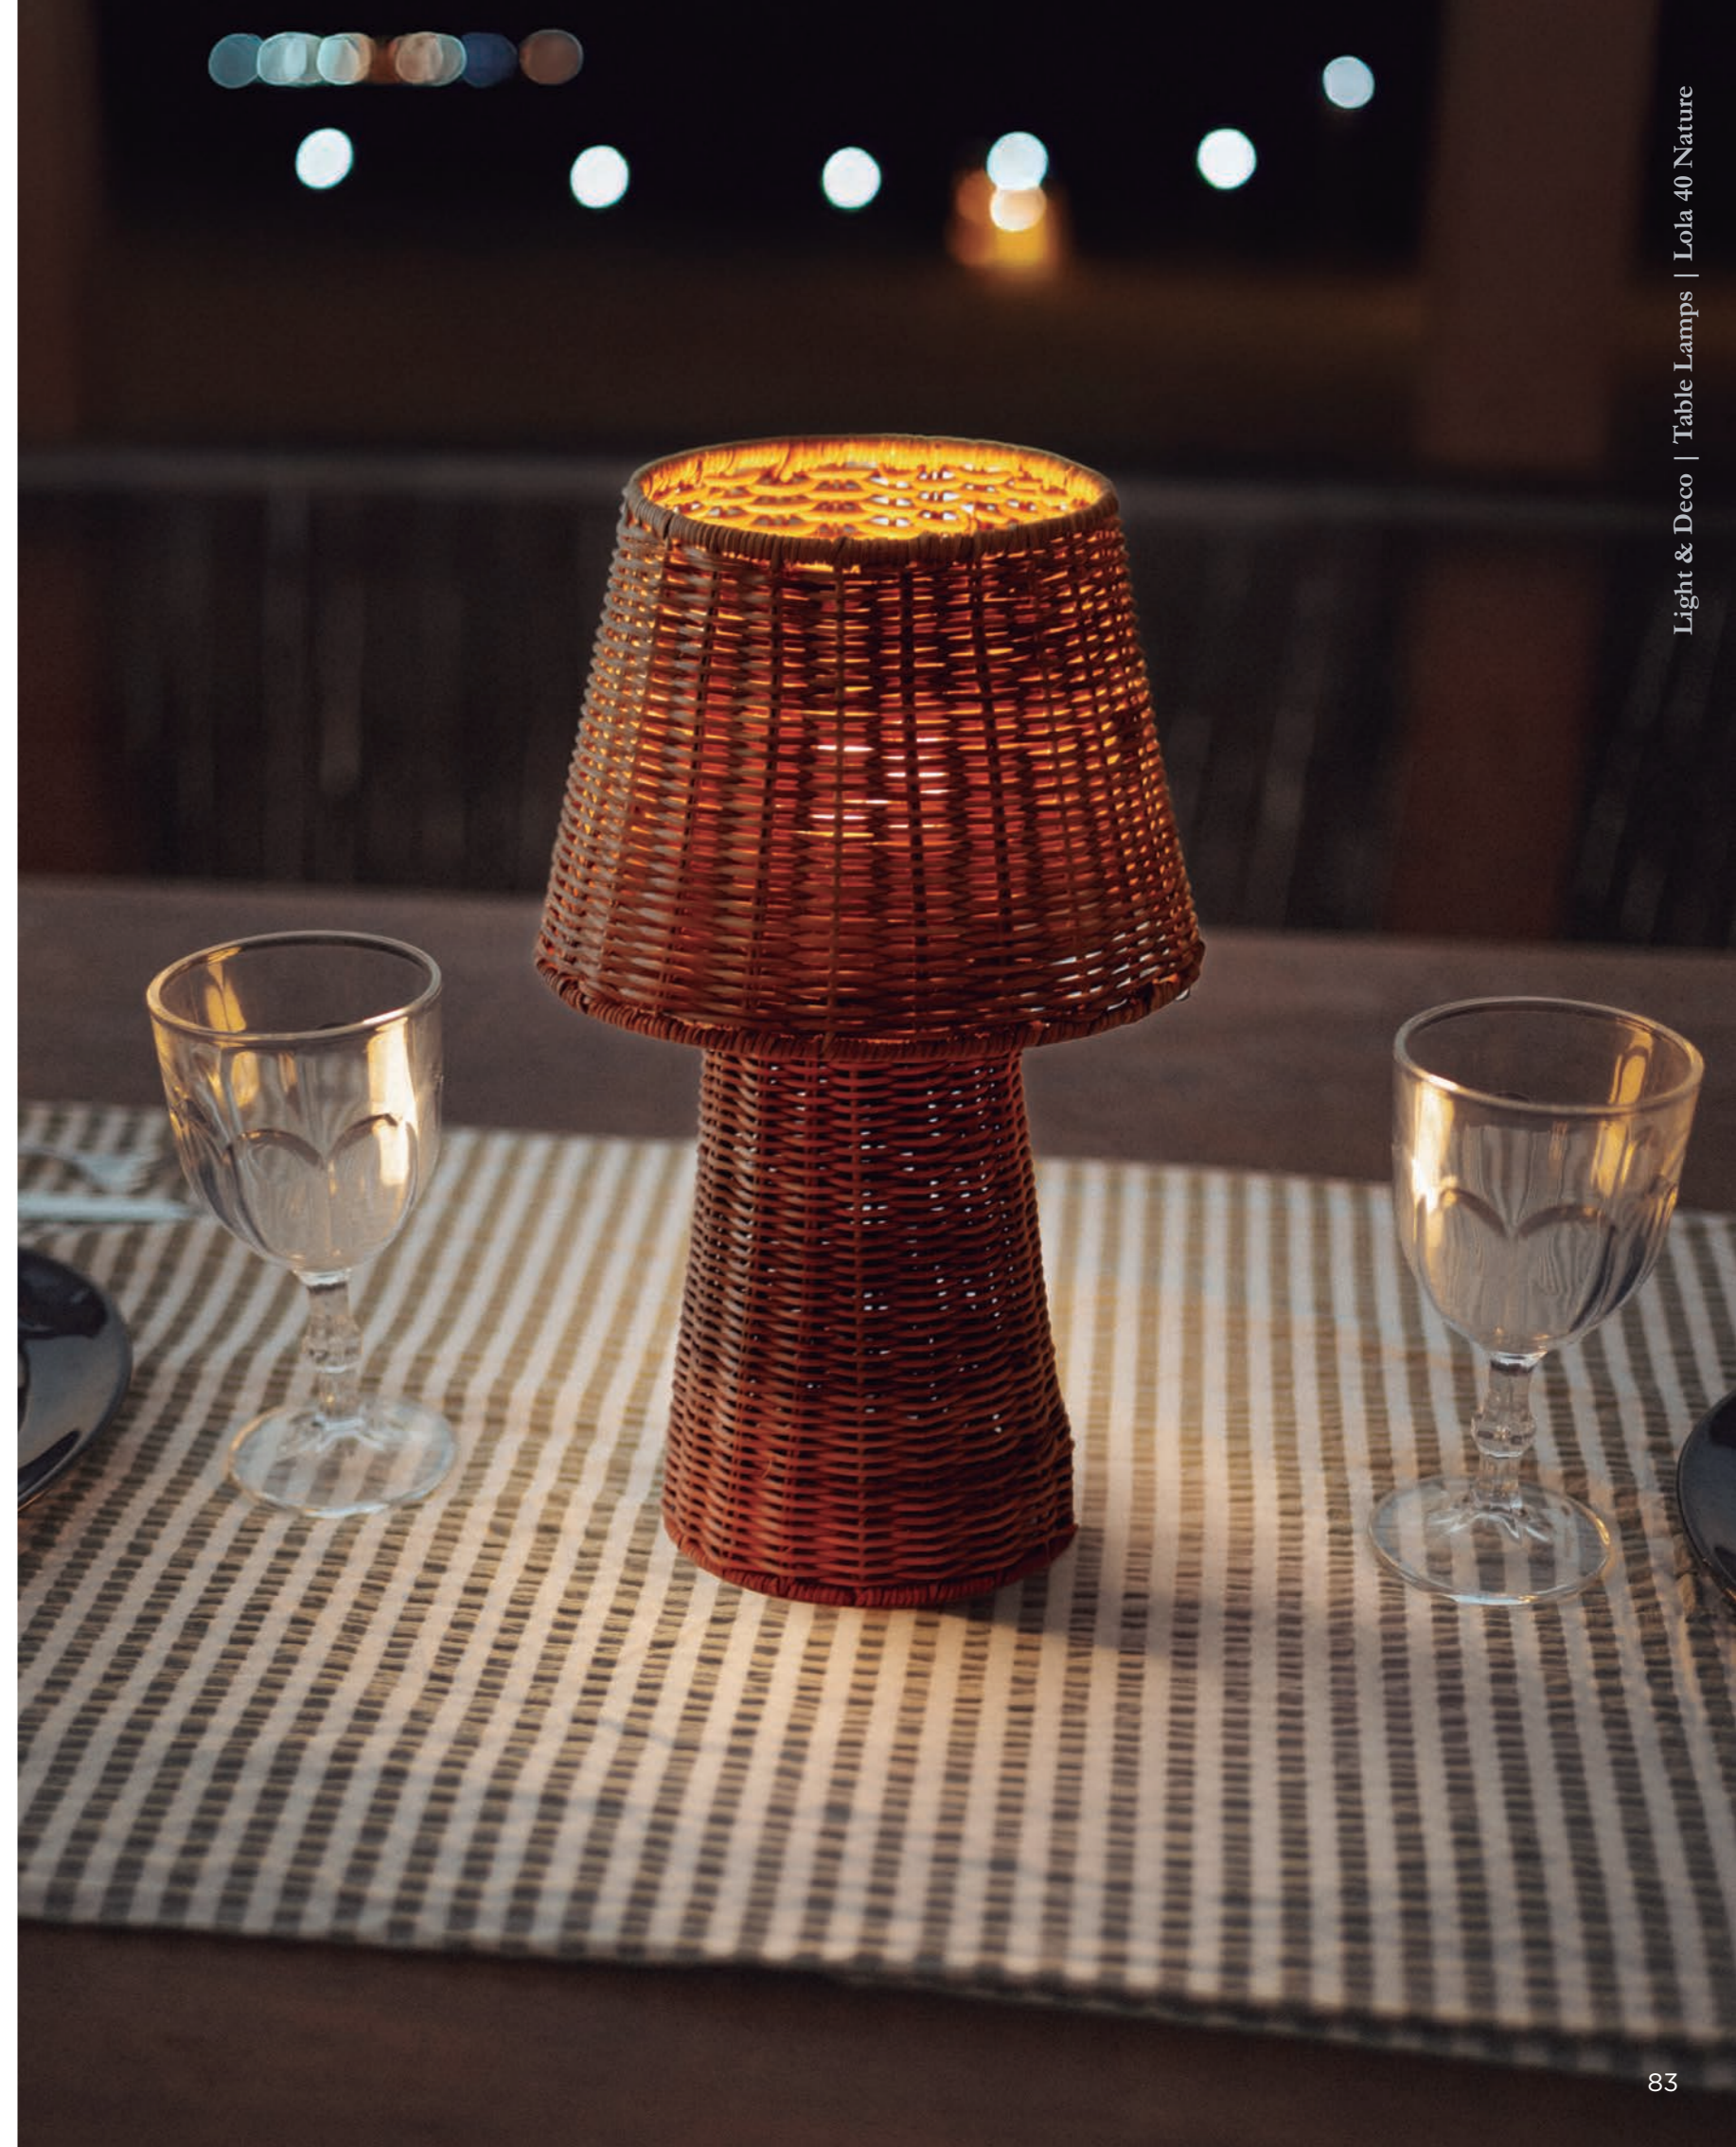

Dimensions (cm)

Okinawa Solar Table Lamp

Gretita Solar Table Lamp

OKINAWA TABLE LAMP

SOLAR & RECHARGEABLE BATTERY

REF: LUMOKT036NWSWNW

- Outdoor & Indoor use
- Solar + Rechargeable Battery Electric Charge (Power adapter not included)
- Warm Light (included)
- 350 lm
- Remote control (included)
- Dimmable
- Rechargeable bulb Mini Cherry (included)
- Integrated solar panel
- Bamboo | Metal (black colour)
- Packaging: 16,5 x 16,5 x 12 cm
- Gross Weight (with packaging): 0,9kg