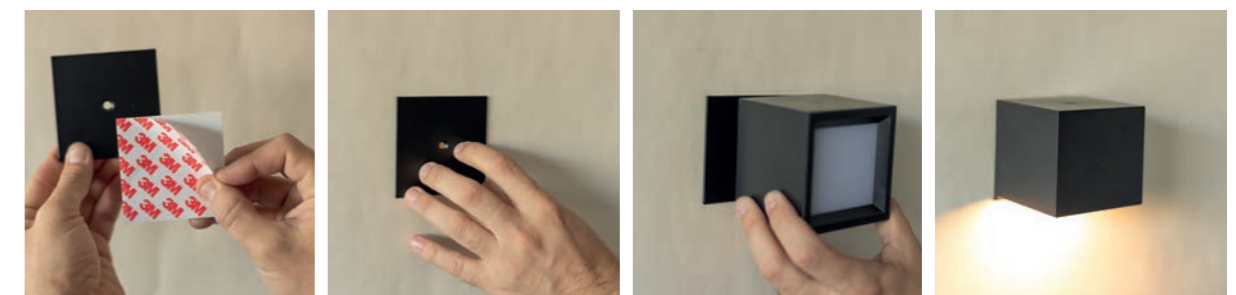

Box 8

BOX 8

🔋 RECHARGEABLE BATTERY

- 🏠 IP20 Indoor use
- 🔋 Rechargeable Battery Electric Charge (Power adapter not included)
- 💡 Warm Light (included)
- lm 300 lm
- 🔊 Dimmable
- 🧲 Magnetic Anchor
- ✂️ Without electrical installation
- 🔗 Easy Installation (Adhesive Pads or Screws)
- **M** ABS
- 📦 Packaging: 8,5 x 8,2 x 10,8 cm
- 📦 Gross Weight (with packaging): 0,325kg

Black | ● REF: LUMBOX080NXWLNW
White | ○ REF: LUMBOX080BXWLNW