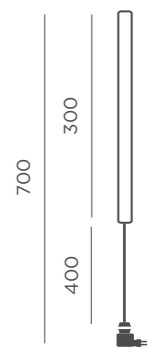

REF: LUMNEO300BXOCNW

- LED Led tube lighting
- M Silicone
- 📦 Packaging: 26,5 X 26,5 X 7 cm
- 📦 Gross Weight (with packaging): 1,5kg

Dimensions (cm)