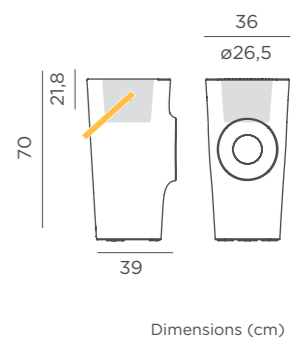

WOODY PLAY

RECHARGEABLE BATTERY

REF: LUMWD070PLNW

- Outdoor & Indoor use
- Rechargeable Battery Electric Charge (Power adapter not included)
- White Light (included)
- RGB Light (included)
- 45 lm
- Remote control (included)

- Dimmable
- Play music
- x1 Speaker
- Cooler accessory included
- Polyurethane | Synthetic leather handle
- Packaging: 40,5 x 40,5 x 70 cm
- Gross Weight (with packaging): 5,2kg