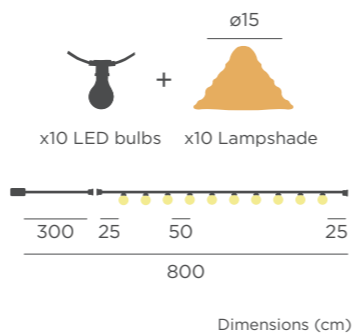

MARO GARLAND

CABLE & SOLAR & RECHARGEABLE BATTERY

REF: LUMMRO800XXSCNW

- Outdoor & Indoor use
- Solar + Rechargeable Battery + Cable
- Warm Light (included)
- 35 lumens per bulb
- Connectable (Output cable)

- Solar panel included
- Twilight sensor
- Jute | PVC
- Packaging: 25 x 35 x 11 cm
- Gross Weight (with packaging): 1,3 kg