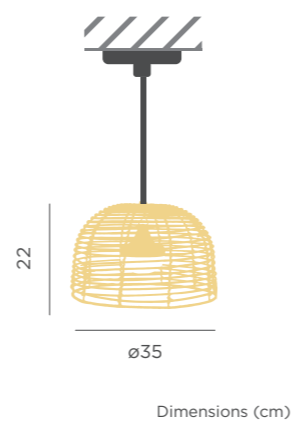

BOSSA 20 HANG

CEILING CANOPY

- IP20 Indoor use
- Cable: 150 cm
- ⚡ E27 bulb not included
- 🔘 Hanging product

REF: LUMBOS020XXHINW

- M Rattan
- 📦 Packaging: 38,4 x 38,4 x 19,8 cm
- 📊 Gross Weight (with packaging): 1,5kg