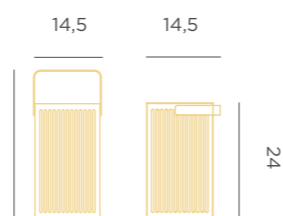

REF: LUMOKLO24XXSLNW

- Rechargeable bulb Cherry (included)
- Integrated solar panel
- Bamboo | Metal Handle (anthracite colour)
- Packaging: 16 x 16 x 25,5 cm
- Gross Weight (with packaging): 1,3kg

Dimensions (cm)