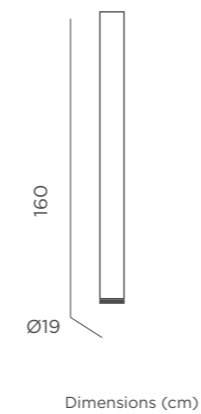

JUTE CABLE

- IP65 Outdoor & Indoor use
- Warm Light (included)
- 2.200 lm
- Led tube lighting (included)

REF: LUMFT1600CNW

- M Polyethylene | Metal (weight stability included)
- Packaging: 19,5 x 19,5 x 165 cm
- Gross Weight (with packaging): 6,2kg