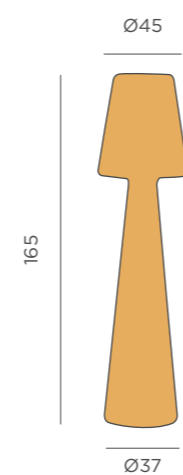

JUTE CABLE

- IP54 Outdoor & Indoor use
- Bulb E27 (not included)
- M Rattan | Metal (weight stability included)

REF: LUMLOL165XXOCNW

- Packaging: 46 x 46 x 166 cm
- Gross Weight (with packaging): 7,4kg

Dimensions (cm)