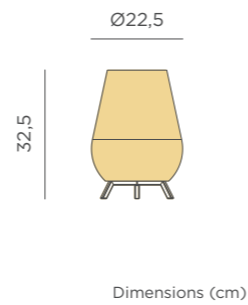

Saona 30

SAONA 30

RECHARGEABLE BATTERY

- IP54 Outdoor & Indoor use
- Rechargeable Battery Electric Charge (Power adapter not included)
- Warm Light (included)
- 900 lm
- Remote control (included)

REF: LUMSAO030XXWLNW

- Dimmable
- Rechargeable bulb Cherry (included)
- Rattan
- Packaging: 27 x 27 x 40 cm
- Gross Weight (with packaging): 1,46kg

Saona 70

SAONA 70

RECHARGEABLE BATTERY

- IP54 Outdoor & Indoor use
- Rechargeable Battery Electric Charge (Power adapter not included)
- Warm Light (included)
- 900 lm
- Remote control (included)

REF: LUMSAO070XXWLNW

- Dimmable
- Rechargeable bulb Cherry (included)
- Rattan
- Packaging: 50,4 x 50,4 x 74 cm
- Gross Weight (with packaging): 3,34kg

JUTE CABLE

REF: LUMSAO070XXIONW

- IP65 Outdoor & Indoor use
- Warm Light (included)
- White Light (included)
- 610 lm
- Remote control (included)

- Dimmable
- Rattan
- Packaging: 50,4 x 50,4 x 74 cm
- Gross Weight (with packaging): 3,88kg