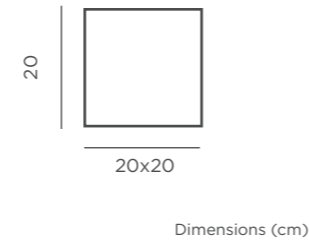

GIFTY 20

SOLAR & RECHARGEABLE BATTERY

REF: LUMGFT020XXSSNW

- Outdoor & Indoor use
- Solar + Rechargeable Battery Electric Charge (Power adapter not included)
- Warm Light (included)
- White Light (included)
- RGB Light (included)
- 600 lm
- Remote control (included)

- Dimmable
- Twilight sensor
- Integrated solar panel
- Polyethylene
- Packaging: 23 x 21 x 21 cm
- Gross Weight (with packaging): 1,2kg