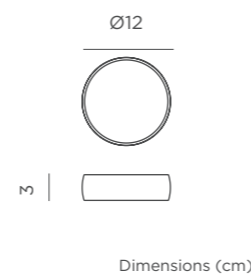

PAPAYA 12

MAGNETIC RECHARGEABLE BATTERY

- Outdoor use
- Magnetic rechargeable battery
- Warm Light (included)
- White Light (included)
- RGB Light (included)
- 800 lm

REF: LUMPPY012XXWLNW

- Remote control (included)
- Dimmable
- Floating & submersible
- Polycarbonate
- Packaging: 12,5 x 12,5 x 5,3 cm
- Gross Weight (with packaging): 0,6kg