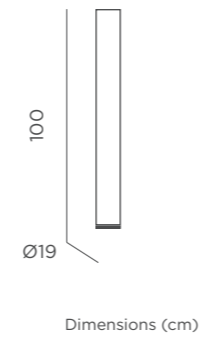

Fity 100

FITY 100

RECHARGEABLE BATTERY

- IP65 Outdoor & Indoor use
- Rechargeable Battery Electric Charge (Power adapter not included)
- White Light (included)
- RGB Light (included)
- 110 lm
- Remote control (included)

REF: LUMFT100TWLNW

- Dimmable
- Led tube lighting (included)
- M Polyethylene | Metal (weight stability included)
- Packaging: 19,7 x 19,7 x 102 cm
- Gross Weight (with packaging): 4,7kg

JUTE CABLE

- IP65 Outdoor & Indoor use
- White Light (included)
- 1.400 lm
- Led tube lighting (included)

REF: LUMFT1000FNW

- M Polyethylene | Metal (weight stability included)
- Packaging: 19,7 x 19,7 x 102 cm
- Gross Weight (with packaging): 4,7kg

JUTE CABLE

- IP65 Outdoor & Indoor use
- Warm Light (included)
- 1.400 lm
- Led tube lighting (included)

REF: LUMFT1000CNW

- M Polyethylene | Metal (weight stability included)
- Packaging: 19,7 x 19,7 x 102 cm
- Gross Weight (with packaging): 4,7kg