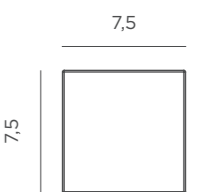

BOX 8

🔋 RECHARGEABLE BATTERY

- 🏠 IP20 Indoor use
- 🔋 Rechargeable Battery Electric Charge (Power adapter not included)
- 💡 Warm Light (included)
- lm 300 lm
- 🔊 Dimmable
- 🧲 Magnetic Anchor
- ✂️ Without electrical installation
- 🔗 Easy Installation (Adhesive Pads or Screws)
- **M** ABS
- 📦 Packaging: 8,5 x 8,2 x 10,8 cm
- 📦 Gross Weight (with packaging): 0,325kg

Black | ● REF: LUMBOX080NXWLNW
White | ○ REF: LUMBOX080BXWLNW

Dimensions (cm)