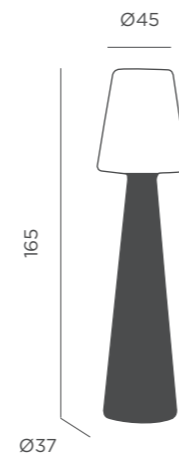

LOLA 165 POP

🔋 RECHARGEABLE BATTERY

- IP65 Outdoor & Indoor use
- 🔋 Rechargeable Battery Electric Charge (Power adapter not included)
- ☀️ White Light (included)
- 🔥 Warm Light (included)
- lm 2000 lm
- 📶 Remote control (included)
- 📶 Dimmable
- M Polyethylene | Metal (weight stability included)
- 📦 Packaging: 44 x 44 x 166 cm
- 📦 Gross Weight (with packaging): 11kg

- Anthracite | ● REF: LUMLLP165ANWLNW
- Burgundy | ● REF: LUMLLP165BOWLNW
- Cement | ● REF: LUMLLP165CEWLNW
- Green | ● REF: LUMLLP165OLWLNW
- Mustard | ● REF: LUMLLP165AMWLNW
- Taupe | ● REF: LUMLLP165KXWLNW

Dimensions (cm)