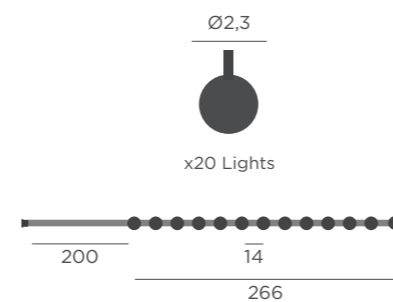

GRISELDA GLOSSY GARLAND

SOLAR

- IP44 Outdoor use
- Solar battery
- Warm Light (included)
- Im NA
- Solar panel included

REF: MDHGRL650XXSLNW

- Twilight sensor
- M PP
- Packaging: 33 x 12 x 11 cm
- Gross Weight (with packaging): 0,43kg