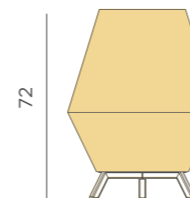

Sisine 70

SISINE 70

RECHARGEABLE BATTERY

- IP54 Outdoor & Indoor use
- Rechargeable Battery Electric Charge (Power adapter not included)
- Warm Light (included)
- lm 900 lm
- Remote control (included)

REF: LUMSIS070XXWLNW

- Dimmable
- Rechargeable bulb Cherry (included)
- Seagrass
- Packaging: 50,4 x 50,4 x 74 cm
- Gross Weight (with packaging): 3,34kg

Ø48

72

Dimensions (cm)

JUTE CABLE

- IP65 Outdoor & Indoor use
- Warm Light (included)
- White Light (included)
- lm 610 lm
- Remote control (included)

- Dimmable
- Seagrass
- Packaging: 50,4 x 50,4 x 74 cm
- Gross Weight (with packaging): 3,8kg

REF: LUMSIS070XXIONW