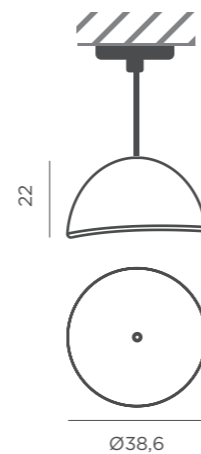

LUNA 40 HANG CABLE

CEILING CANOPY

- IP44 Outdoor & Indoor use
- E27 bulb (not included)
- Hanging product (installation required)
- Cable: 200cm
- M Polyethylene
- Packaging: 35,5 X 35,5 X 44 cm
- Gross Weight (with packaging): 1,8kg

- White | ○ REF: LUMLNA040BXHXNW
- Beige | ● REF: LUMLNA040BEHXNW

Dimensions (cm)

LUNA 40 HANG BATTERY

RECHARGEABLE BATTERY

- IP54 Outdoor & Indoor use
- Rechargeable Battery Electric Charge (Power adapter not included)
- Warm Light (included)
- lm 200 lm
- Remote control (included)
- Dimmable
- Rechargeable bulb EDY G125 (included)
- Hanging product
- Rope: 300cm
- M Polyethylene
- Packaging: 35,5 X 35,5 X 44 cm
- Gross Weight (with packaging): 2,1kg

- White | ○ REF: LUMLNA040BXWLNW
- Beige | ● REF: LUMLNA040BEWLNW