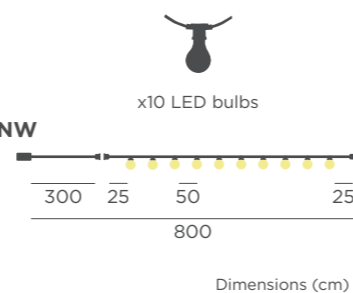

- Jute cable | ● REF: LUMGASXXOCNW
- M PVC | Jute cable
- Package: 28,5 x 15 x 12 cm
- Gross Weight (with packaging): 1,25kg

CABLE

- IP44 Outdoor & Indoor use
- Warm Light (included)
- lm 35 lm (lumens per bulb)
- Connectable
- M PVC
- Package: 28,5 x 15 x 13 cm
- Gross Weight (with packaging): 0,8kg