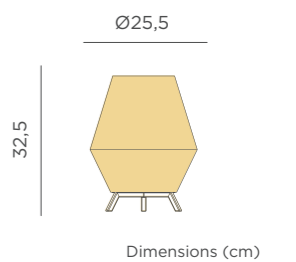

SISINE 30

JUTE CABLE

REF: LUMSIS030XXIXNW

- IP20 Indoor use
- Cable: 150 cm
- ⚡ E27 bulb not included
- 🔘 On / Off Button

- **M** Seagrass
- 📦 Packaging: 40 x 27 x 27 cm
- 📦 Gross Weight (with packaging): 1,4kg