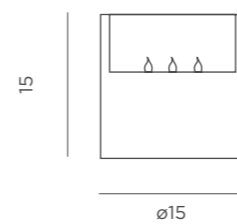

DOLO CANDLE 3 WICKS

AA BATTERIES

- IP44 Indoor use
- ✖ 3 AA Batteries (not included)
- 💡 Warm Light (included)
- 🔥 Flame effect led light Mode (included)
- lm 60 lm
- 📶 Remote control (included)
- 🕒 Timer
- 📶 Dimmable

REF: LUMDLO015XXAANW

- M Wax
- 📦 Packaging: 16 x 16 x 16 cm
- 📦 Gross Weight (with packaging): 1,1kg