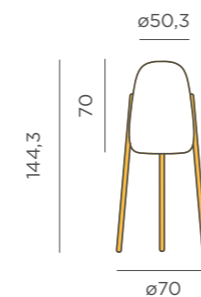

REF: LUMRCK145INOUTNW

- 📊 Dimmable
- M Beechwood | Polyethylene
- 📦 Packaging: 51 x 50,5 x 120,5 cm
- 📦 Gross Weight (with packaging): 8,2kg

Dimensions (cm)