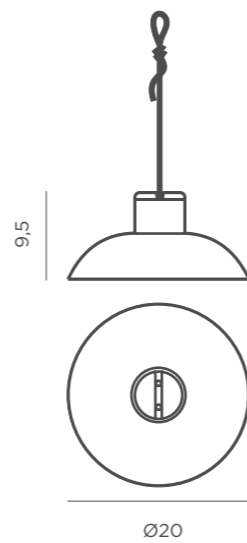

SYROS BATTERY

RECHARGEABLE BATTERY

IP54 Outdoor & Indoor use

🔋 Rechargeable Battery Electric Charge (Power adapter not included)

💡 Warm Light (included)

lm 900 lm

📱 Remote control (included)

🔊 Dimmable

💡 Rechargeable bulb Cherry (included)

🏠 Hanging product

— Rope: 150cm

M ABS

📦 Packaging: 20 x 20 x 20 cm

📦 Gross Weight (with packaging): 0,5kg

- Green | ● REF: LUMSYR020VDWLNW
- Mustard | ● REF: LUMSYR020AMWLNW
- Recycled blue | ● REF: LUMSYR020AZWLCR
- Beige | ● REF: LUMSYR020BEWLNW
- Anthracite | ● REF: LUMSYR020ANWLNW
- Recycled multicolour | ● REF: LUMSYR020BXWLCR

Dimensions (cm)