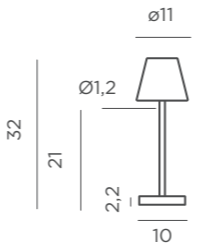

LOLA SLIM 30

🔋 RECHARGEABLE BATTERY

- IP44 Outdoor & Indoor use
- 🔋 Rechargeable Battery Electric Charge (Power adapter not included)
- 💡 White Light (included)
- lm 260 lm
- 📶 Dimmable
- 👉 Touch control
- M PP Difusor | Metal
- 📦 Packaging: 11,7 x 11,7 x 38 cm
- 📦 Gross Weight (with packaging): 0,47kg

- Anthracite | ● REF: LUMLLS030ANWLNW
- Brass | ● REF: LUMLLS030BRWLNW
- Rose gold | ● REF: LUMLLS030RGWLNW
- Space grey | ● REF: LUMLLS030GEWLNW
- White | ○ REF: LUMLLS030BXWLNW

Dimensions (cm)