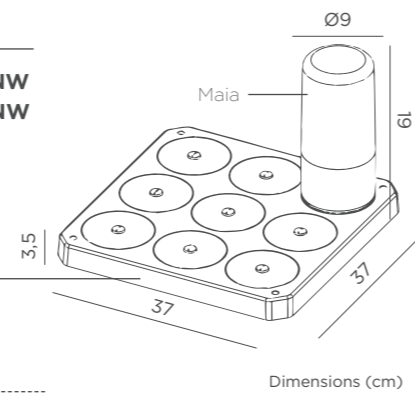

MAIA

RECHARGEABLE BATTERY

- IP44 Outdoor & Indoor use
- Rechargeable Battery Electric Charge (Power adapter not included)
- Warm Light (included)
- White Light (included)
- RGB Light (included)
- lm 100 lm
- M ABS
- Packaging: 9,7 x 9,7 x 20,3 cm
- Gross Weight (with packaging): 0,4kg

- Brass | ● REF: LUMMAI019BRWLNW
- Space grey | ● REF: LUMMAI019GEWLNW

Multi Magnetic Charging Base
(Accessory not included)