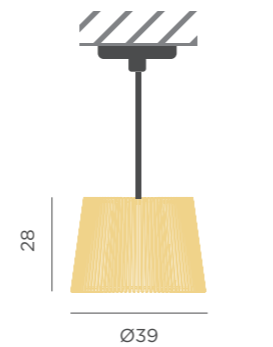

OKINAWA 40 HANG CABLE

CEILING CANOPY

- IP44 Outdoor & Indoor use
- E27 bulb (not included)
- Hanging product (installation required)
- Cable: 200cm

REF: LUMOKH040XXHXNW

- M Bamboo
- Packaging: 39,6 X 39,6 X 31,2 cm
- Gross Weight (with packaging): 2,6kg

Dimensions (cm)

OKINAWA 40 HANG BATTERY

RECHARGEABLE BATTERY

- IP54 Outdoor & Indoor use
- Rechargeable Battery Electric Charge (Power adapter not included)
- Warm Light (included)
- lm 900 lm
- Remote control (included)
- Dimmable

REF: LUMOKH040XXHWNW

- Rechargeable bulb Cherry (included)
- Hanging product
- Rope: 300cm
- M Bamboo
- Packaging: 39,6 X 39,6 X 31,2 cm
- Gross Weight (with packaging): 2,6kg