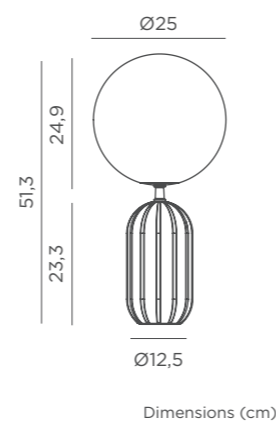

MONICA 50

RECHARGEABLE BATTERY

- IP54 Outdoor & Indoor use
- 🔋 Rechargeable Battery Electric Charge (Power adapter not included)
- 💡 Warm Light (included)
- 💡 White Light (included)
- lm 700 lm
- 📶 Remote Control (included)
- 🔊 Dimmable
- M Polyethylene | Metal (weight stability included)
- 📦 Packaging: 26 x 26 x 52 cm
- 📦 Gross Weight (with packaging): 2kg

- Beige | ● REF: LUMMNC050BEWLNW
- Burgundy | ● REF: LUMMNC050BOWLNW
- Olive | ● REF: LUMMNC050OLWLNW
- Mustard | ● REF: LUMMNC050AMWLNW