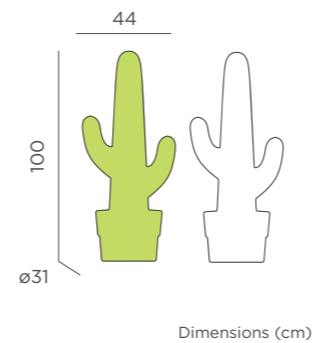

CABLE

- Outdoor & Indoor use
- White Light (included)
- 1.400 lm
- Led tube lighting (included)
- Polyethylene
- Packaging: 34,2 x 34,2 x 101 cm
- Gross Weight (with packaging): 4,1kg

White | ☐ REF: LUMK1000FNW
Lime | ☒ REF: LUMK1000FNW