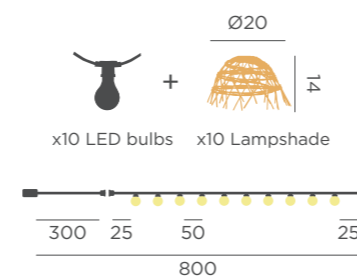

ALMA GARLAND

CABLE & SOLAR & RECHARGEABLE BATTERY

REF: LUMALM800XXSCNW

- Outdoor & Indoor use
- Solar + Rechargeable Battery Electric Charge + Cable
- Warm Light (included)
- 35 lumens per bulb
- Connectable (Output cable)

- Solar panel included
- Twilight sensor
- PVC
- Packaging: 45 x 24 x 24 cm
- Gross Weight (with packaging): 1,4 kg