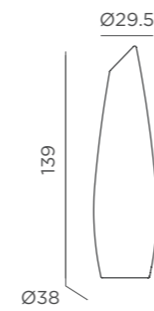

Fredo 140

FREDO 140

RECHARGEABLE BATTERY

REF: LUMFD140TDLNW

- IP65 Outdoor & Indoor use
- Rechargeable Battery Electric Charge (Power adapter not included)
- White Light (included)
- RGB Light (included)
- 115 lm
- Remote control (included)

- Dimmable
- Led tube lighting (included)
- M Polyethylene
- Packaging: 39 x 39 x 140 cm
- Gross Weight (with packaging): 6kg

CABLE

REF: LUMFD140OFNW

- IP65 Outdoor & Indoor use
- White Light (included)
- 1.800 lm
- Led tube lighting (included)

- M Polyethylene
- Packaging: 39 x 39 x 140 cm
- Gross Weight (with packaging): 6kg

CABLE

REF: LUMFD140OCNW

- IP65 Outdoor & Indoor use
- Warm Light (included)
- 1.800 lm
- Led tube lighting (included)

- M Polyethylene
- Packaging: 39 x 39 x 140 cm
- Gross Weight (with packaging): 6kg

Dimensions (cm)

Fredo 170

FREDO 170

RECHARGEABLE BATTERY

REF: LUMFD170WDLNW

- IP54 Outdoor & Indoor use
- Rechargeable Battery Electric Charge (Power adapter not included)
- White Light (included)
- RGB Light (included)
- 135 lm
- Remote control (included)

- Dimmable
- Led tube lighting (included)
- M Polyethylene
- Packaging: 48 x 48 x 170 cm
- Gross Weight (with packaging): 8,5kg

CABLE

REF: LUMFD170OFNW

- IP65 Outdoor & Indoor use
- White Light (included)
- 2.200 lm
- Led tube lighting (included)

- M Polyethylene
- Packaging: 48 x 48 x 170 cm
- Gross Weight (with packaging): 8,5kg

CABLE

REF: LUMFD170OCNW

- IP65 Outdoor & Indoor use
- Warm Light (included)
- 2.200 lm
- Led tube lighting (included)

- M Polyethylene
- Packaging: 48 x 48 x 170 cm
- Gross Weight (with packaging): 8,5kg