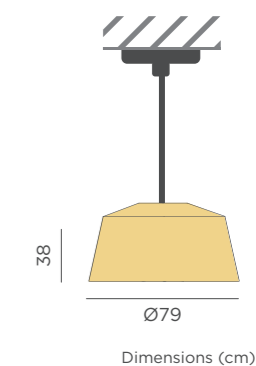

AMALFI 80

CEILING CANOPY

- IP20 Indoor use
- Cable: 150 cm
- ⚡ E27 bulb not included
- 🔘 Hanging product

REF: LUMAMA080XXHINW

- M Rattan
- 📦 Packaging: 80 x 120 x 180 cm
- 📊 Gross Weight (with packaging): 4,28kg