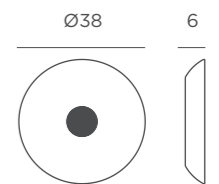

REF: LUMPK040XXPLNW

- 🎵 Play Music
- 🌊 Floating, not submersible
- M Polyethylene
- ☞ Packaging: 39,5 x 6,5 x 39,5 cm
- 📦 Gross Weight (with packaging): 2,65kg
- 🔗 Up to two Play Disk can be connected

Dimensions (cm)