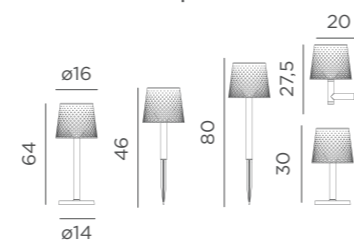

Twilight sensor

Touch control

Recycled Plastic

Packaging: 23,5 x 22 x 16,5 cm

Gross Weight (with packaging): 0,7kg

White | REF: LUMGRE080BXSNNW

Black | REF: LUMGRE080NXSNNW

5 lamps in 1