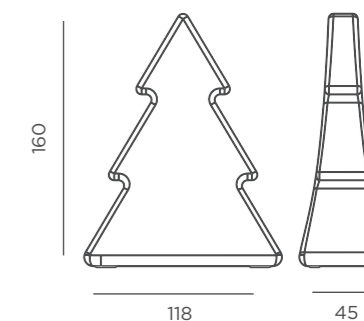

CABLE

REF: LUMPNI60OCNW

- IP65 Outdoor & Indoor use
- Warm Light (included)
- lm 2200 lm

- **M** Polyethylene
- Packaging: plastic bag
- Gross Weight (with packaging): 14kg

Dimensions (cm)