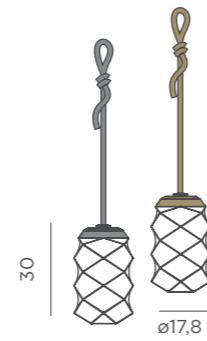

Hanging product

Rope: 300 cm

M ABS

Packaging: 18,5 x 18,5 x 29,5 cm

Gross Weight (with packaging): 0,9kg

Grey rope | REF: LUMBITAWLNW

Beige rope | REF: LUMBITAB030WLNW

Dimensions (cm)