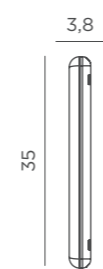

Dimensions (cm)