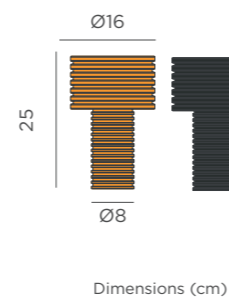

AMBAR

SOLAR & RECHARGEABLE BATTERY

- IP44 Outdoor & Indoor use
- Solar + Rechargeable Battery Electric Charge (Power adapter not included)
- Warm Light (included)
- lm 300 lm
- Touch control
- Dimmable
- PMMA
- Packaging: 16,7 x 16,7 x 26 cm
- Gross Weight (with packaging): 1kg

- Orange | REF: LUMMBRO25JXWLNW
- Grey | REF: LUMMBRO25GEWLNW