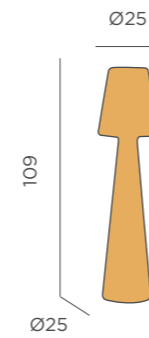

JUTE CABLE

REF: LUMLOL110XXOCNW

- IP54 Outdoor & Indoor use
- 💡 Bulb E27 (not included)
- M Rattan | Metal (weight stability included)

- 📦 Packaging: 26 x 26 x 115 cm
- 📦 Gross Weight (with packaging): 4,8kg

Dimensions (cm)