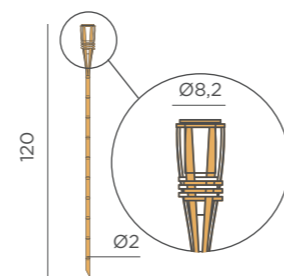

- Dimmable
- Candy lamp (included)
- Lacquered Iron (black colour)
- Packaging: 51,3 x 19 x 19 cm
- Gross Weight (with packaging): 2,5kg

Dimensions (cm)

Hiama

HIAMA

☀️ SOLAR

REF: LUMHIA120XXSLNW

- IP44 Outdoor use
- ☀️ Solar Battery
- 🔥 Flame effect led light
- lm 25 lm
- 🌙 Twilight sensor
- ☀️ Integrated solar panel
- M** Bamboo
- 📦 Box Packaging: 122 x 52 x 19 cm
- 📦 Gross Weight: 0,19kg per unit