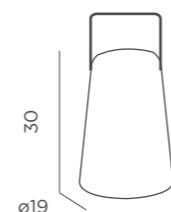

Dimensions (cm)