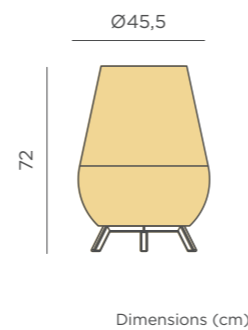

Saona 70

SAONA 70

RECHARGEABLE BATTERY

- IP54 Outdoor & Indoor use
- Rechargeable Battery Electric Charge (Power adapter not included)
- Warm Light (included)
- 900 lm
- Remote control (included)

REF: LUMSAO070XXWLNW

- Dimmable
- Rechargeable bulb Cherry (included)
- Rattan
- Packaging: 50,4 x 50,4 x 74 cm
- Gross Weight (with packaging): 3,34kg