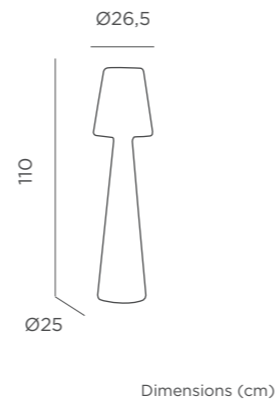

- 📦 Packaging: 26 x 26 x 115 cm
- 📦 Gross Weight (with packaging): 4,4kg

JUTE CABLE

REF: LUMLOL110XXOCNW

- IP54 Outdoor & Indoor use
- 💡 Bulb E27 (not included)
- M Rattan | Metal (weight stability included)

REF: LUMLL165OFNW

- M Polyethylene
- 📦 Packaging: 45,5 x 45,5 x 166 cm
- 📦 Gross Weight (with packaging): 11kg

🔌 CABLE

- IP65 Outdoor & Indoor use
- 💡 Warm Light (included)
- 💡 2.200 lm
- 💡 Led tube lighting (included)

REF: LUMLL110OFNW

- Polyethylene
- Packaging: 27,5 x 27,5 x 112 cm
- Gross Weight (with packaging): 4,2kg

CABLE

- IP65 Outdoor & Indoor use
- 1.600 lm
- Led tube lighting (included)

REF: LUMLL110OCNW

- Polyethylene
- Packaging: 26,5 x 26,5 x 111,5 cm
- Gross Weight (with packaging): 4,2kg