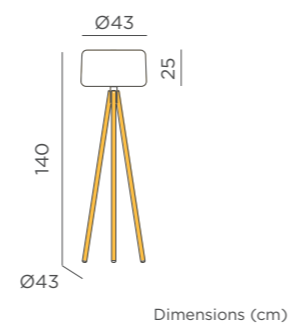

Chloe 140

CHLOE 140

SOLAR & RECHARGEABLE BATTERY

- Outdoor & Indoor use
- Solar + Rechargeable Battery Electric Charge (Power adapter not included)
- Warm Light (included)
- White Light (included)
- RGB Light (included)
- 600 lm

JUTE CABLE

- Outdoor & Indoor use
- Warm Light (included)
- White Light (included)
- 860 lm
- Remote control (included)

REF: LUMCHL140SSNW

- Remote control (included)
- Dimmable
- Twilight sensor
- Beechwood | Polyethylene
- Packaging: 31,6 x 46 x 123 cm
- Gross Weight (with packaging): 5,2kg

REF: LUMCHL140INOUTNW

- Dimmable
- Beechwood | Polyethylene
- Packaging: 31,6 x 46 x 123 cm
- Gross Weight (with packaging): 5,2kg