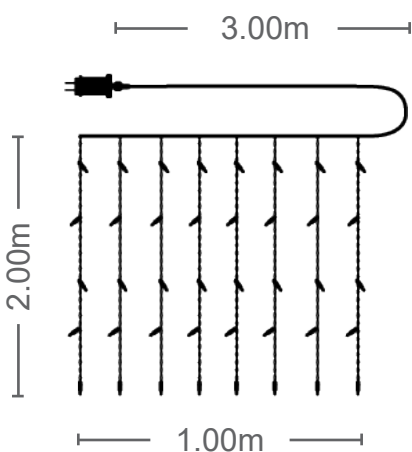

240 LED

CODE: **5620270**