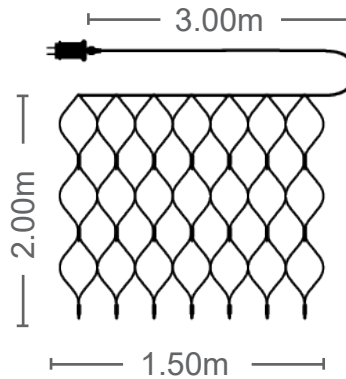

NATALE - 3

GREEN CABLE

ADAPTER DC 31V

STEADY &
CONNECTABLE
max 3 sets

WARM WHITE