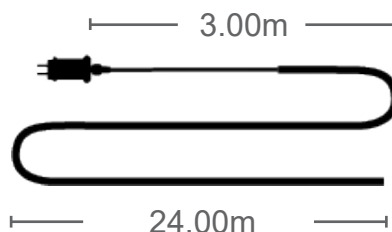

NATALE - 9

ADAPTER DC 36V

8

FUNCTIONS WITH MEMORY

WARM WHITE