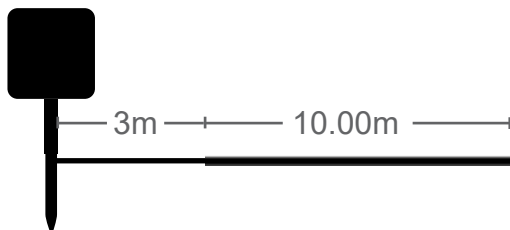

8

FUNCTIONS
WITH MEMORY

POLYCRYSTALLINE
SOLAR PANEL

BATTERY
1.2V / 600mA

AUTONOMY
8 HOURS

50mm DISTANCE
BETWEEN LEDS

MULTICOLOR

240 LED