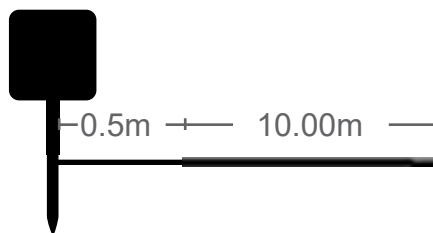

BATTERY LiFePO4
3.2V / 4000mA

40W - 2000 LUMENS

600 LED

CODE: **3210270**