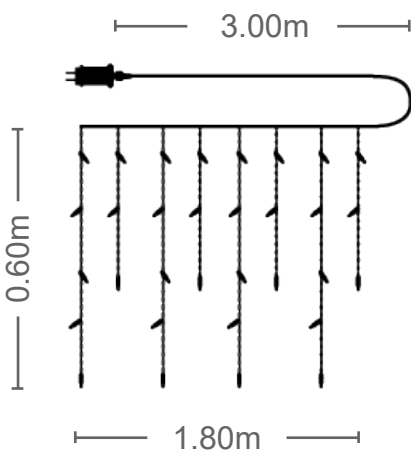

LED ICICLE

NATALE - 1

Indoor & Outdoor use

IP44

TRANSPARENT
CABLE

ADAPTER
DC 31V

8
FUNCTIONS
WITH MEMORY

COOL WHITE