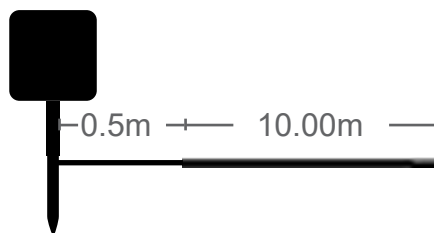

BATTERY LiFePO4
3.2V / 4000mA

40W - 2000 LUMENS

600 LED

CODE: **3210260**