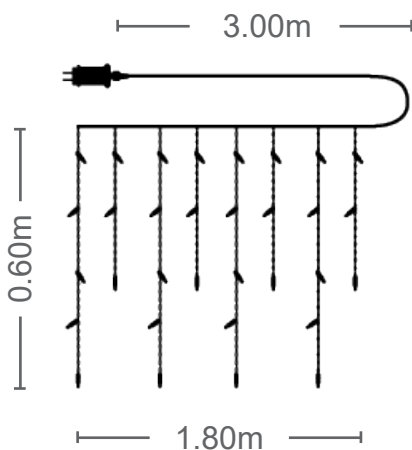

100 LED

CODE: **5620200**