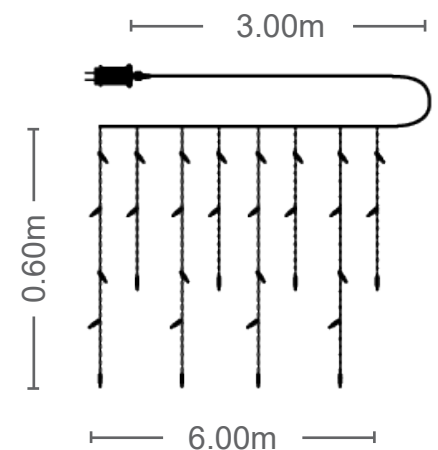

240 LED

CODE: **5620250**