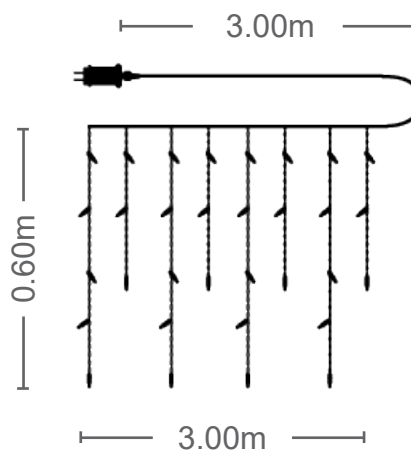

160 LED

CODE: **5620230**