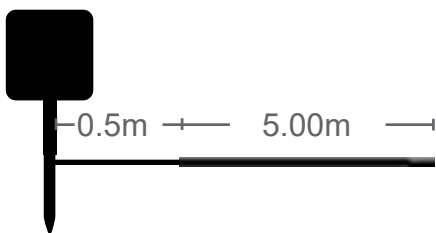

TRANSPARENT

8

FUNCTIONS
WITH MEMORY

MONOCRYSTALLINE
SOLAR PANEL 5V 5W

AUTONOMY
12 HOURS

WITH REMOTE
CONTROL

COOL WHITE

BATTERY LiFePO4
3.2V / 1800mA