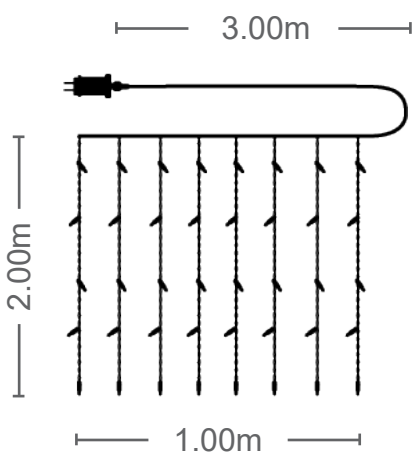

240 LED

CODE: **5620260**