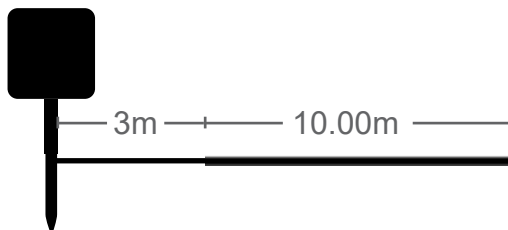

GREEN CABLE

8

FUNCTIONS
WITH MEMORY

POLYCRYSTALLINE
SOLAR PANEL

BATTERY
1.2V / 600mA

AUTONOMY
8 HOURS

50mm DISTANCE
BETWEEN LEDS

COOL WHITE