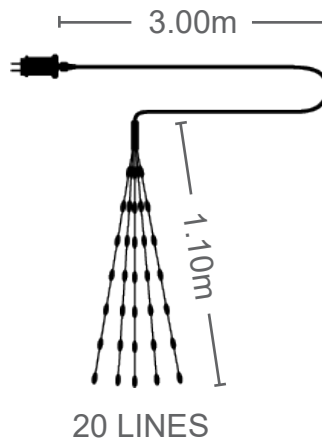

Christmas Lighting

LED WIRELINE

NATALE - 7

STEADY

20 LINES

WARM WHITE

CODE: **5620560**

COOL WHITE

CODE: **5620570**