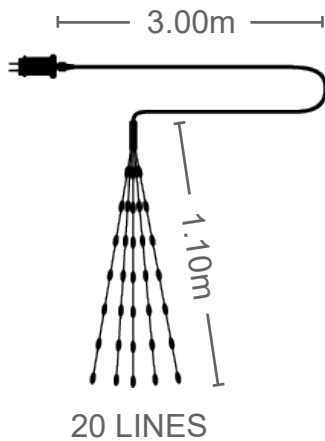

Christmas Lighting

LED WIRELINE

NATALE - 7

STEADY

20 LINES

WARM WHITE

CODE: **5620560**

COOL WHITE

CODE: **5620570**