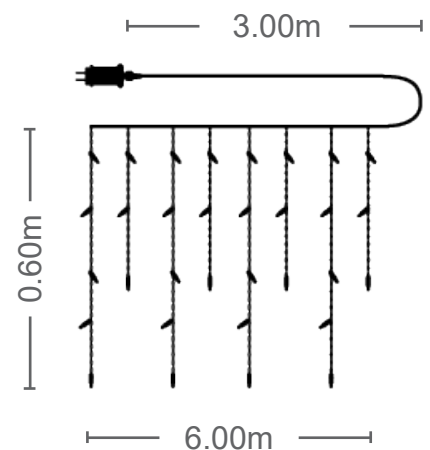

WARM WHITE

100 LED

CODE: **5620200**

160 LED

CODE: **5620220**

240 LED

CODE: **5620240**

Christmas Lighting