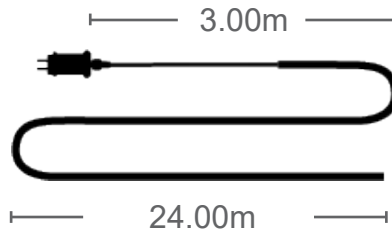

We hope to find the suitable products for your needs.

Christmas Lighting

LED CLUSTERS

CODE: **5620610**

 **384 LED**

NATALE - 9

ADAPTER DC 36V

8