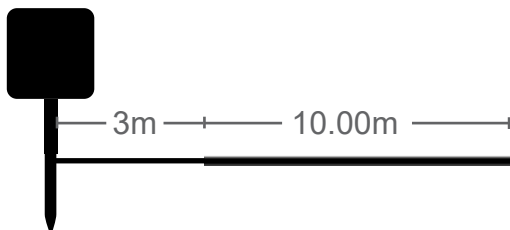

240 LED
CODE: **5620580**