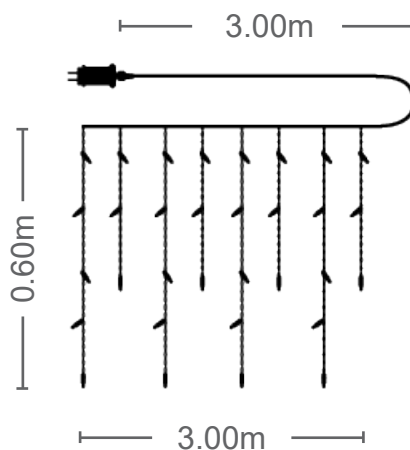

160 LED

CODE: **5620220**