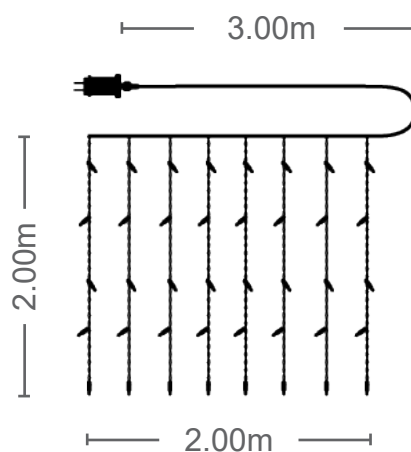

TRANSPARENT
CABLE

ADAPTER
DC 31V

STEADY &
CONNECTABLE
max 2 sets

 **240 LED**

CODE: **5620270**

 **360 LED**

CODE: **5620290**

COOL WHITE