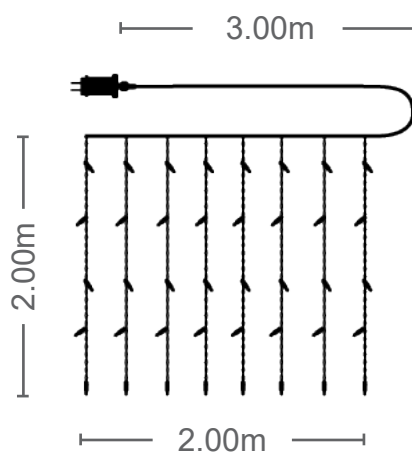

360 LED

CODE: **5620280**