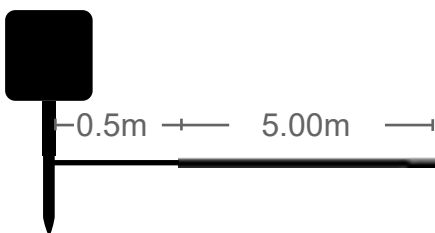

BATTERY LiFePO4
3.2V / 1800mA

18W - 900 LUMENS

300 LED

CODE: **3210240**