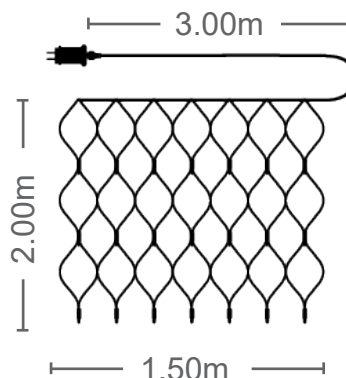

NATALE - 3

GREEN CABLE

ADAPTER DC 31V

STEADY &
CONNECTABLE
max 3 sets

WARM WHITE