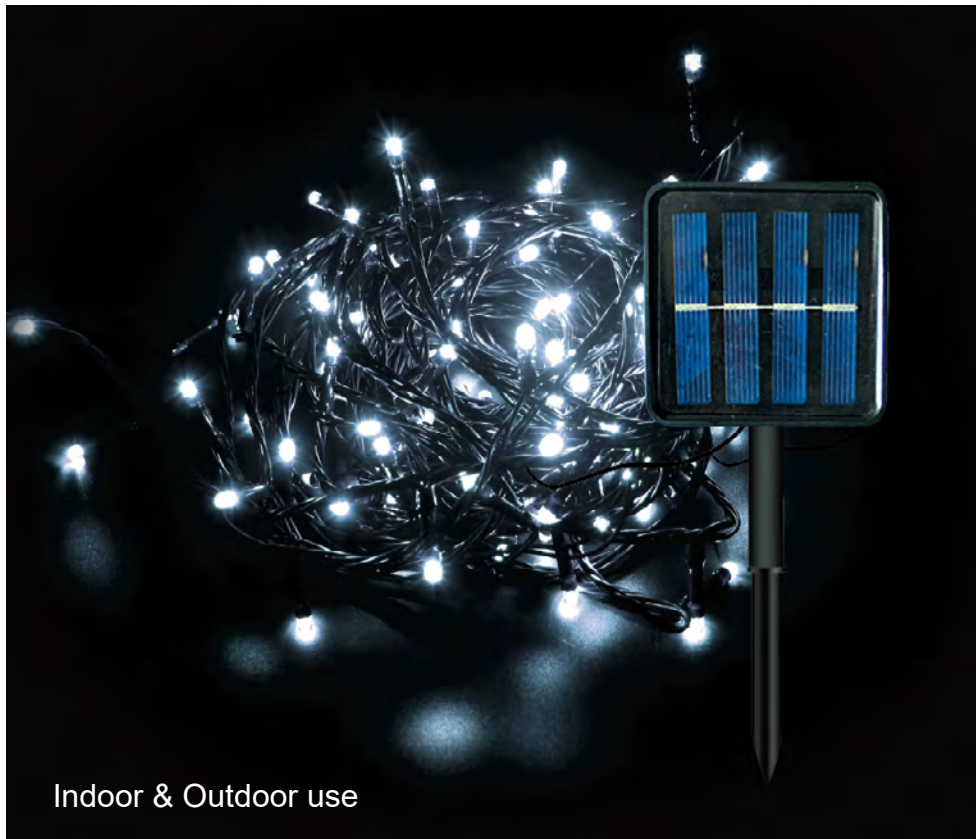

50mm DISTANCE
BETWEEN LEDS

WARM WHITE

 **240 LED**
CODE: **5620580**

Christmas Lighting

LED SOLAR

Indoor & Outdoor use

NATALE - 8

IP44